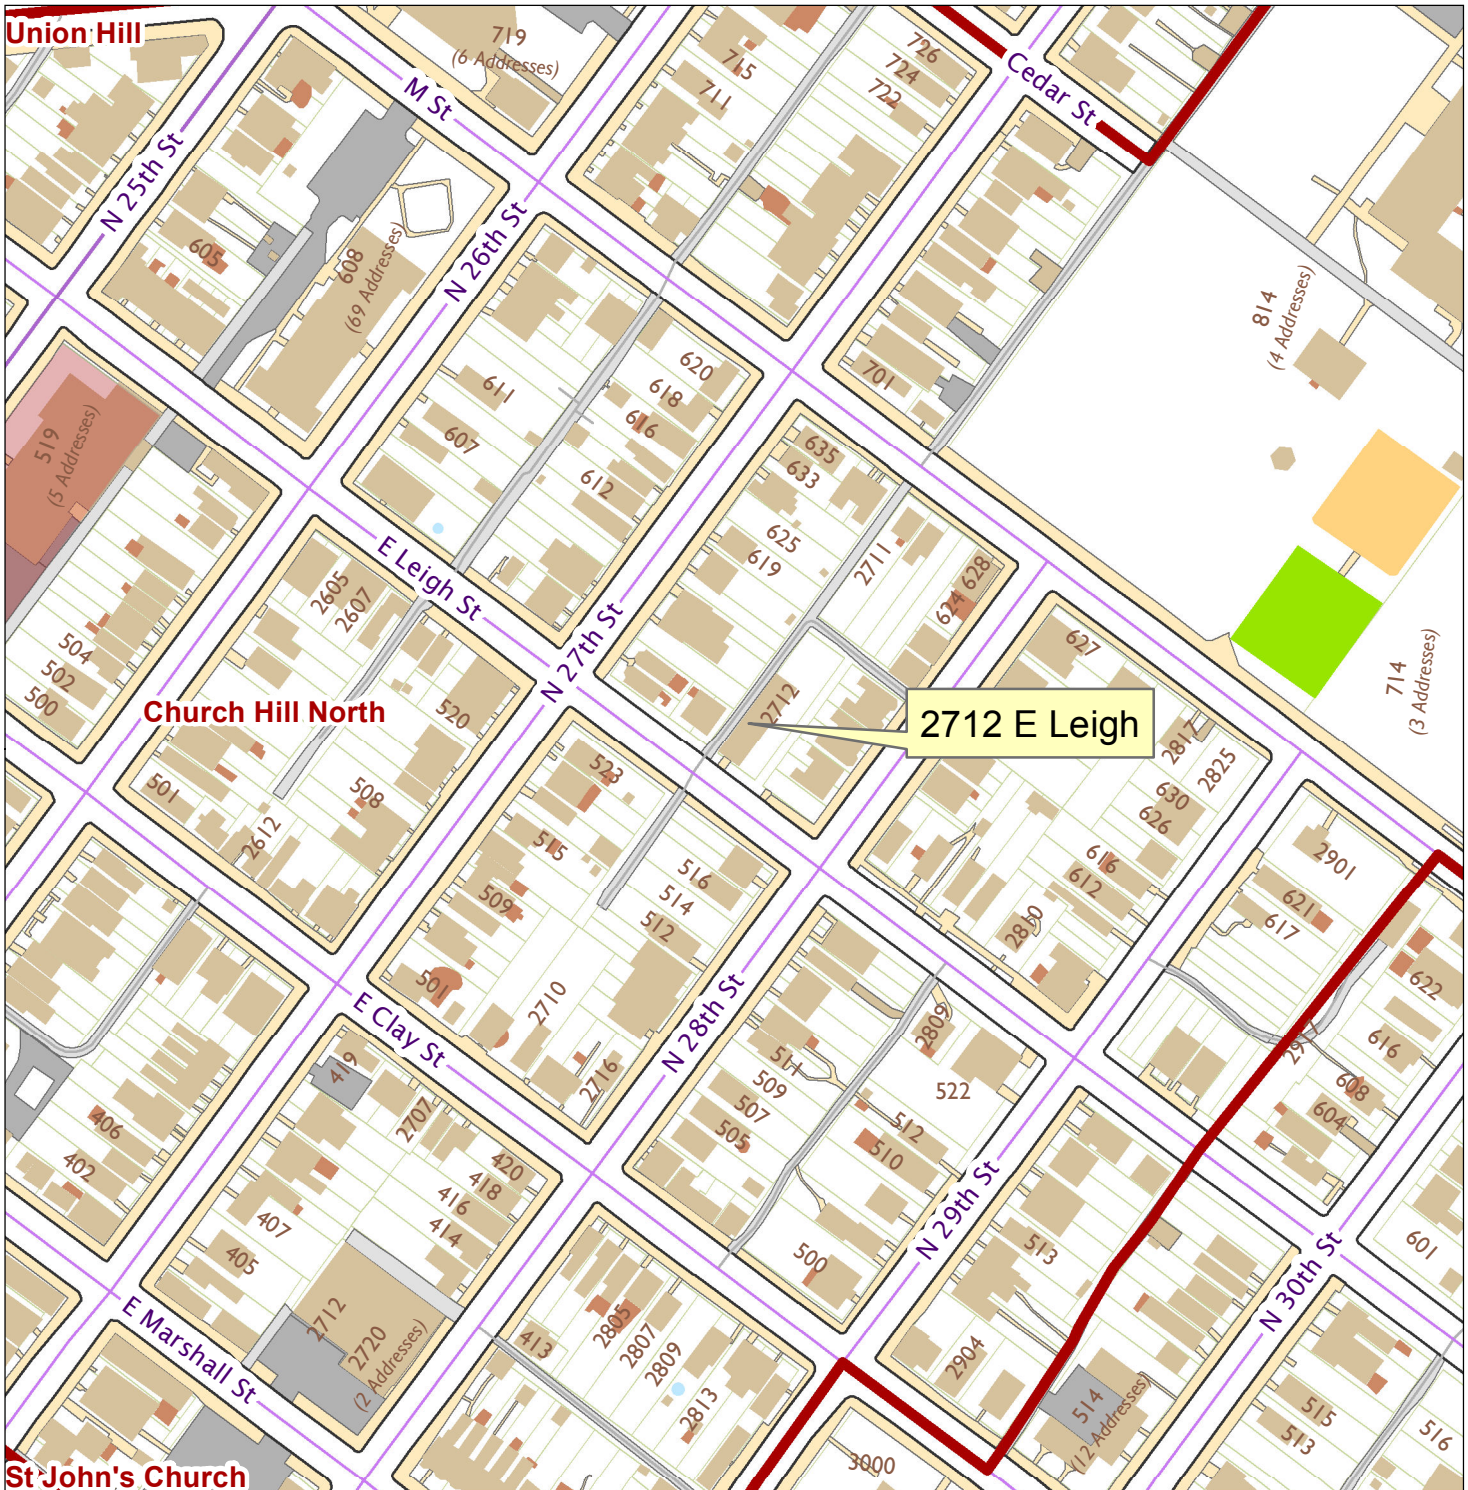

# 2712 E. Leigh St

City of Richmond, VA  
Geographic Information Systems

Location Reference

Map printed by palmquwd on 2014.08.14.

Document Path: G:\PDR\Planning & Preservation\CAR\Applications\Base Maps\Base Map.mxd

**Disclaimer:**

The City of Richmond assumes no liability either for any errors, omissions, or inaccuracies in the information provided regardless of the cause of such or for any decision made, action taken, or action not taken by the user in reliance upon any maps or information provided herein.