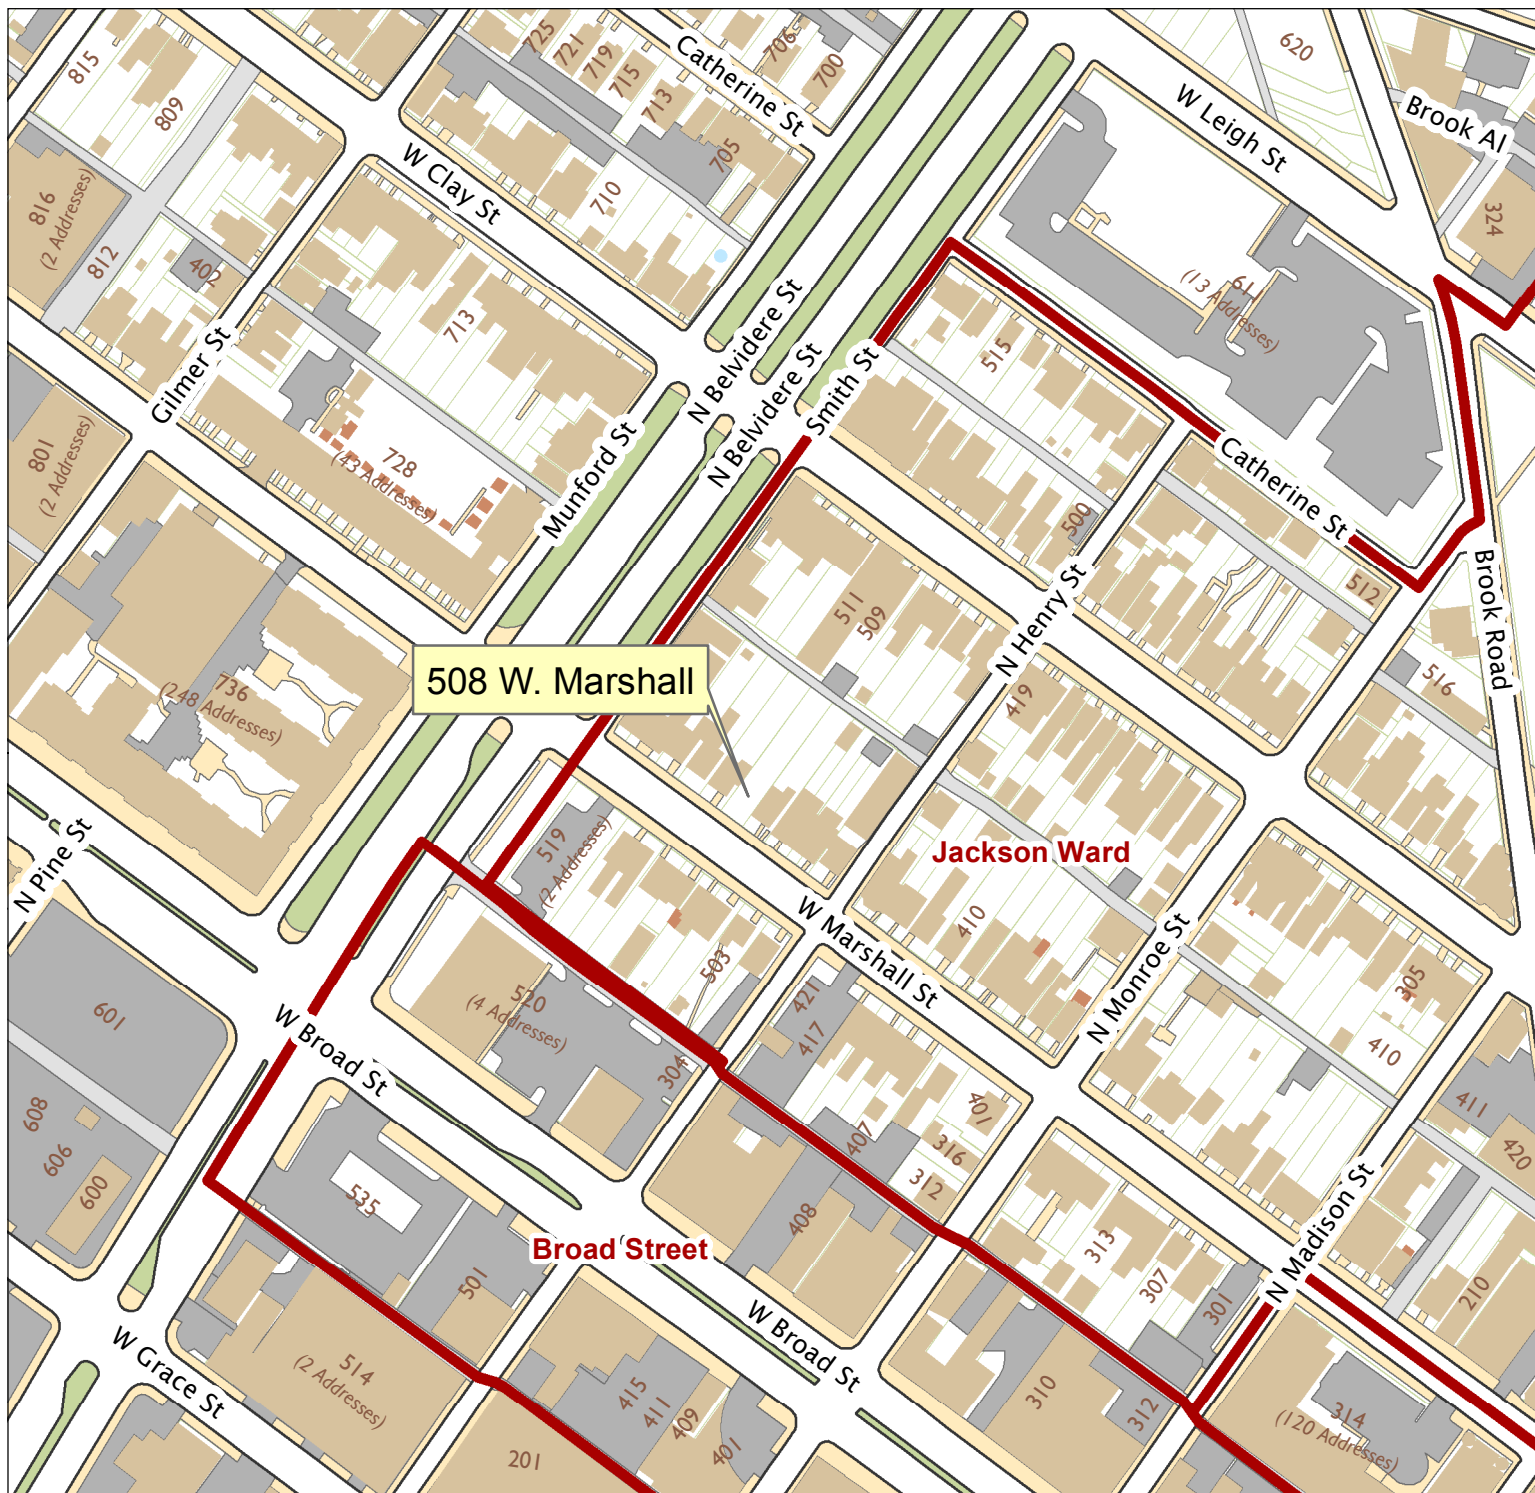

508 W. Marshall Street

City of Richmond, VA

Geographic Information Systems

508 W. Marshall

Jackson Ward

Broad Street

1 inch = 200 feet

Map printed by palmquwd on 2016.06.15.

Document Path: G:\PDR\Planning & Preservation\CAR\Applications\Base Maps\Base Map.mxd

Disclaimer:

The City of Richmond assumes no liability either for any errors, omissions, or inaccuracies in the information provided regardless of the cause of such or for any decision made, action taken, or action not taken by the user in reliance upon any maps or information provided herein.

Location Reference