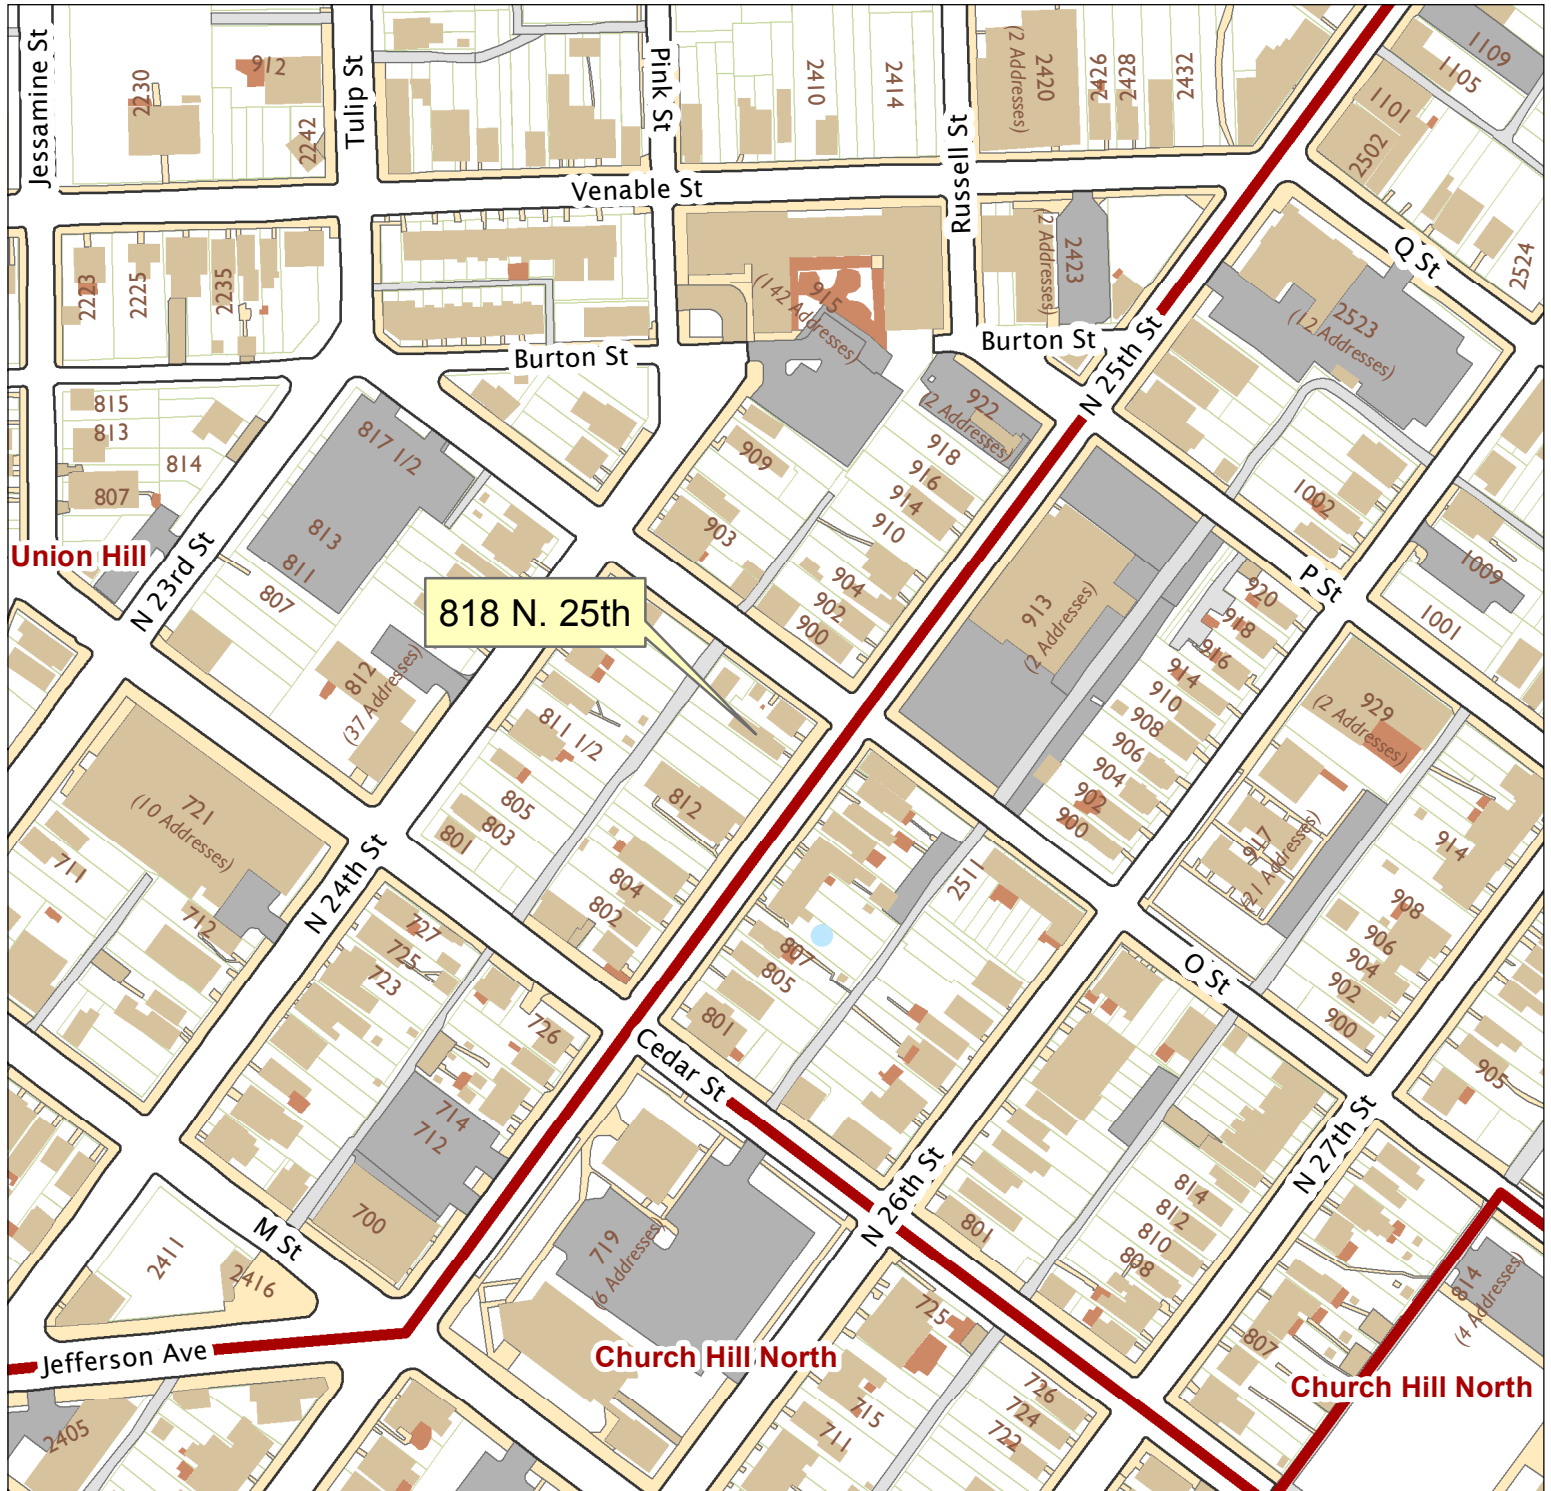

818 N. 25th Street

City of Richmond, VA

Geographic Information Systems

1 inch = 200 feet

Map printed by palmquwd on 2015.02.06.

Document Path: G:\PDR\Planning & Preservation\CAR\Applications\Base Maps\Base Map.mxd

Disclaimer:

The City of Richmond assumes no liability either for any errors, omissions, or inaccuracies in the information provided regardless of the cause of such or for any decision made, action taken, or action not taken by the user in reliance upon any maps or information provided herein.

Location Reference