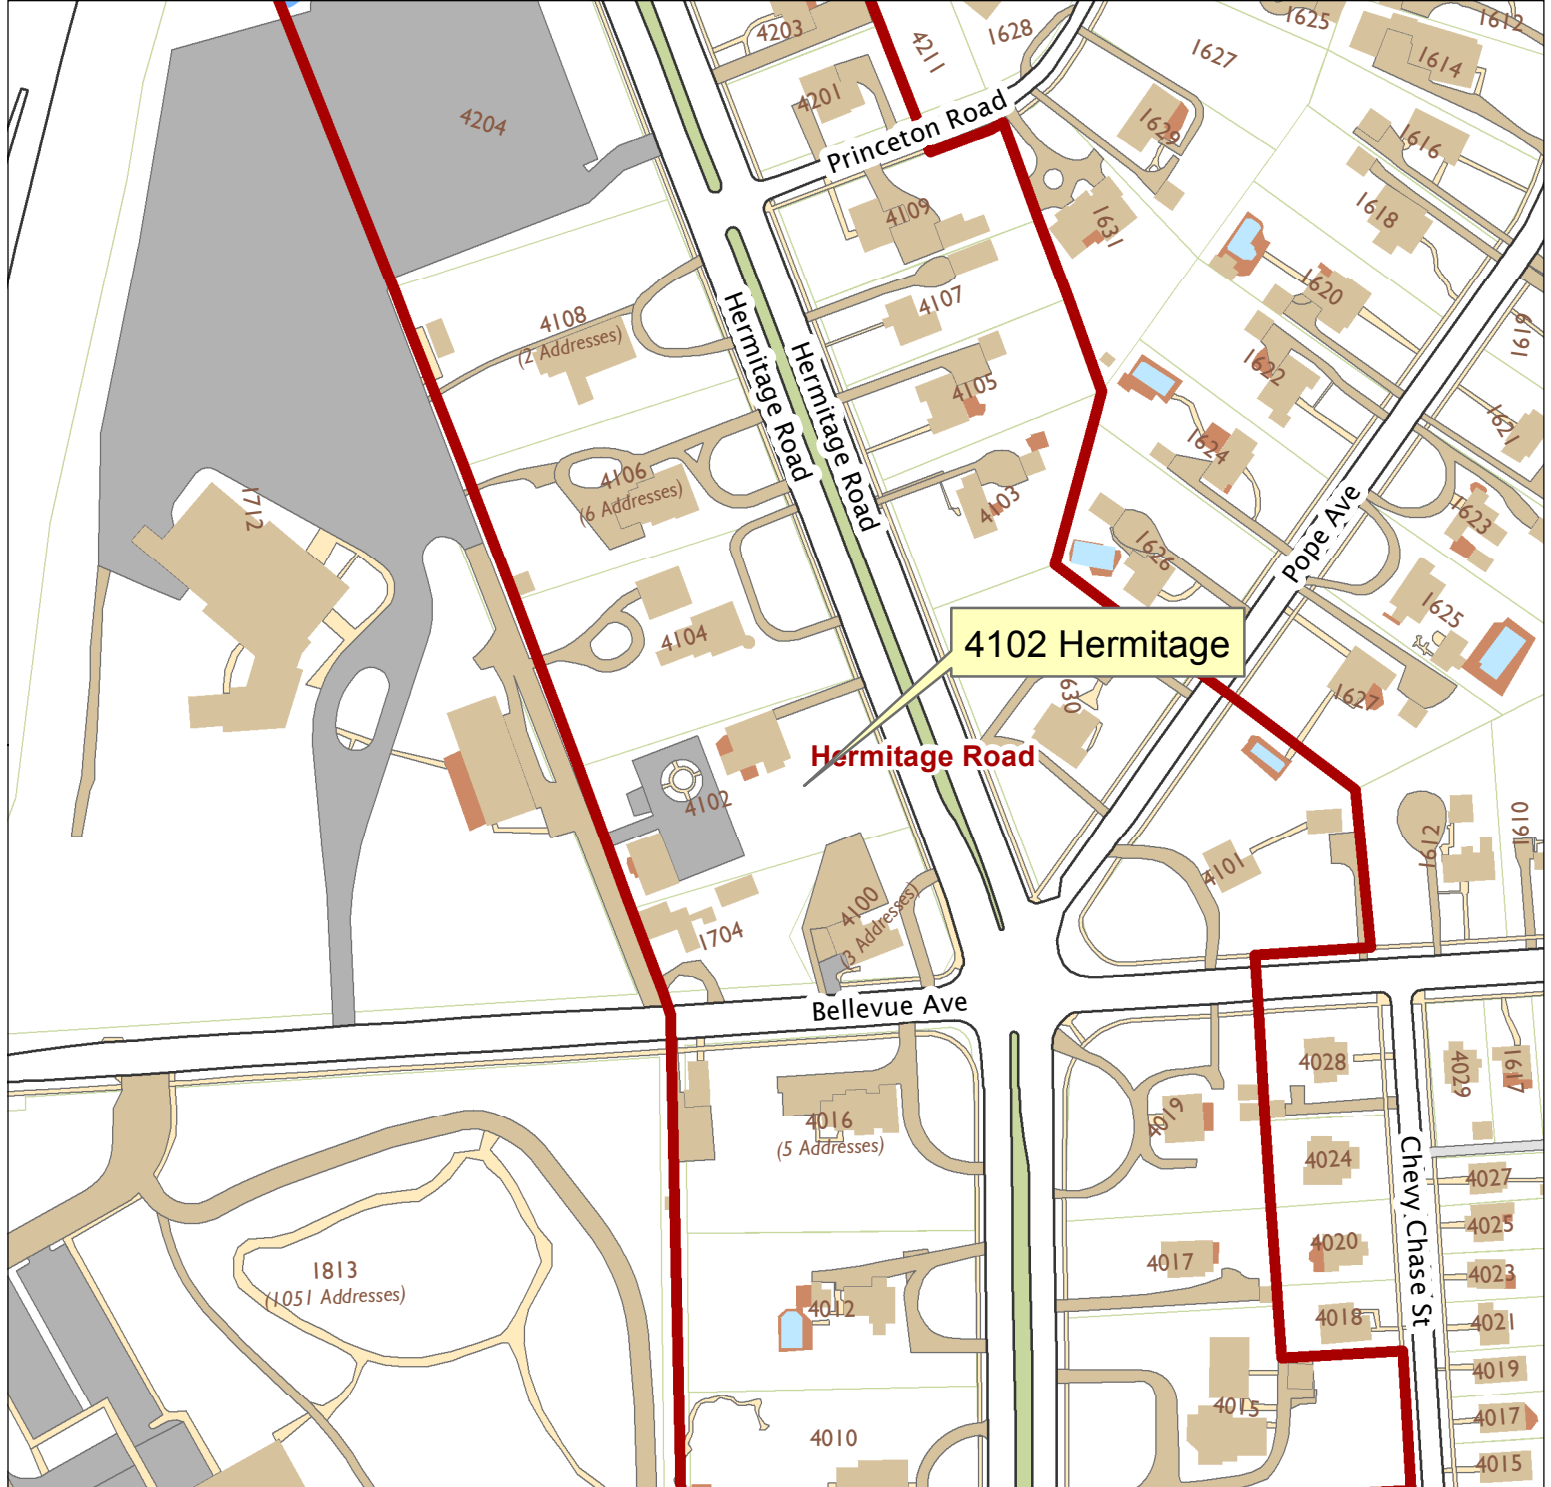

4102 Hermitage Road

City of Richmond, VA
Geographic Information Systems

4102 Hermitage

Hermitage Road

1 inch = 200 feet

Map printed by palmquwd on 2014.11.24.

Document Path: G:\PDR\Planning & Preservation\CAR\Applications\Base Maps\Base Map.mxd

Disclaimer:

The City of Richmond assumes no liability either for any errors, omissions, or inaccuracies in the information provided regardless of the cause of such or for any decision made, action taken, or action not taken by the user in reliance upon any maps or information provided herein.

Location Reference