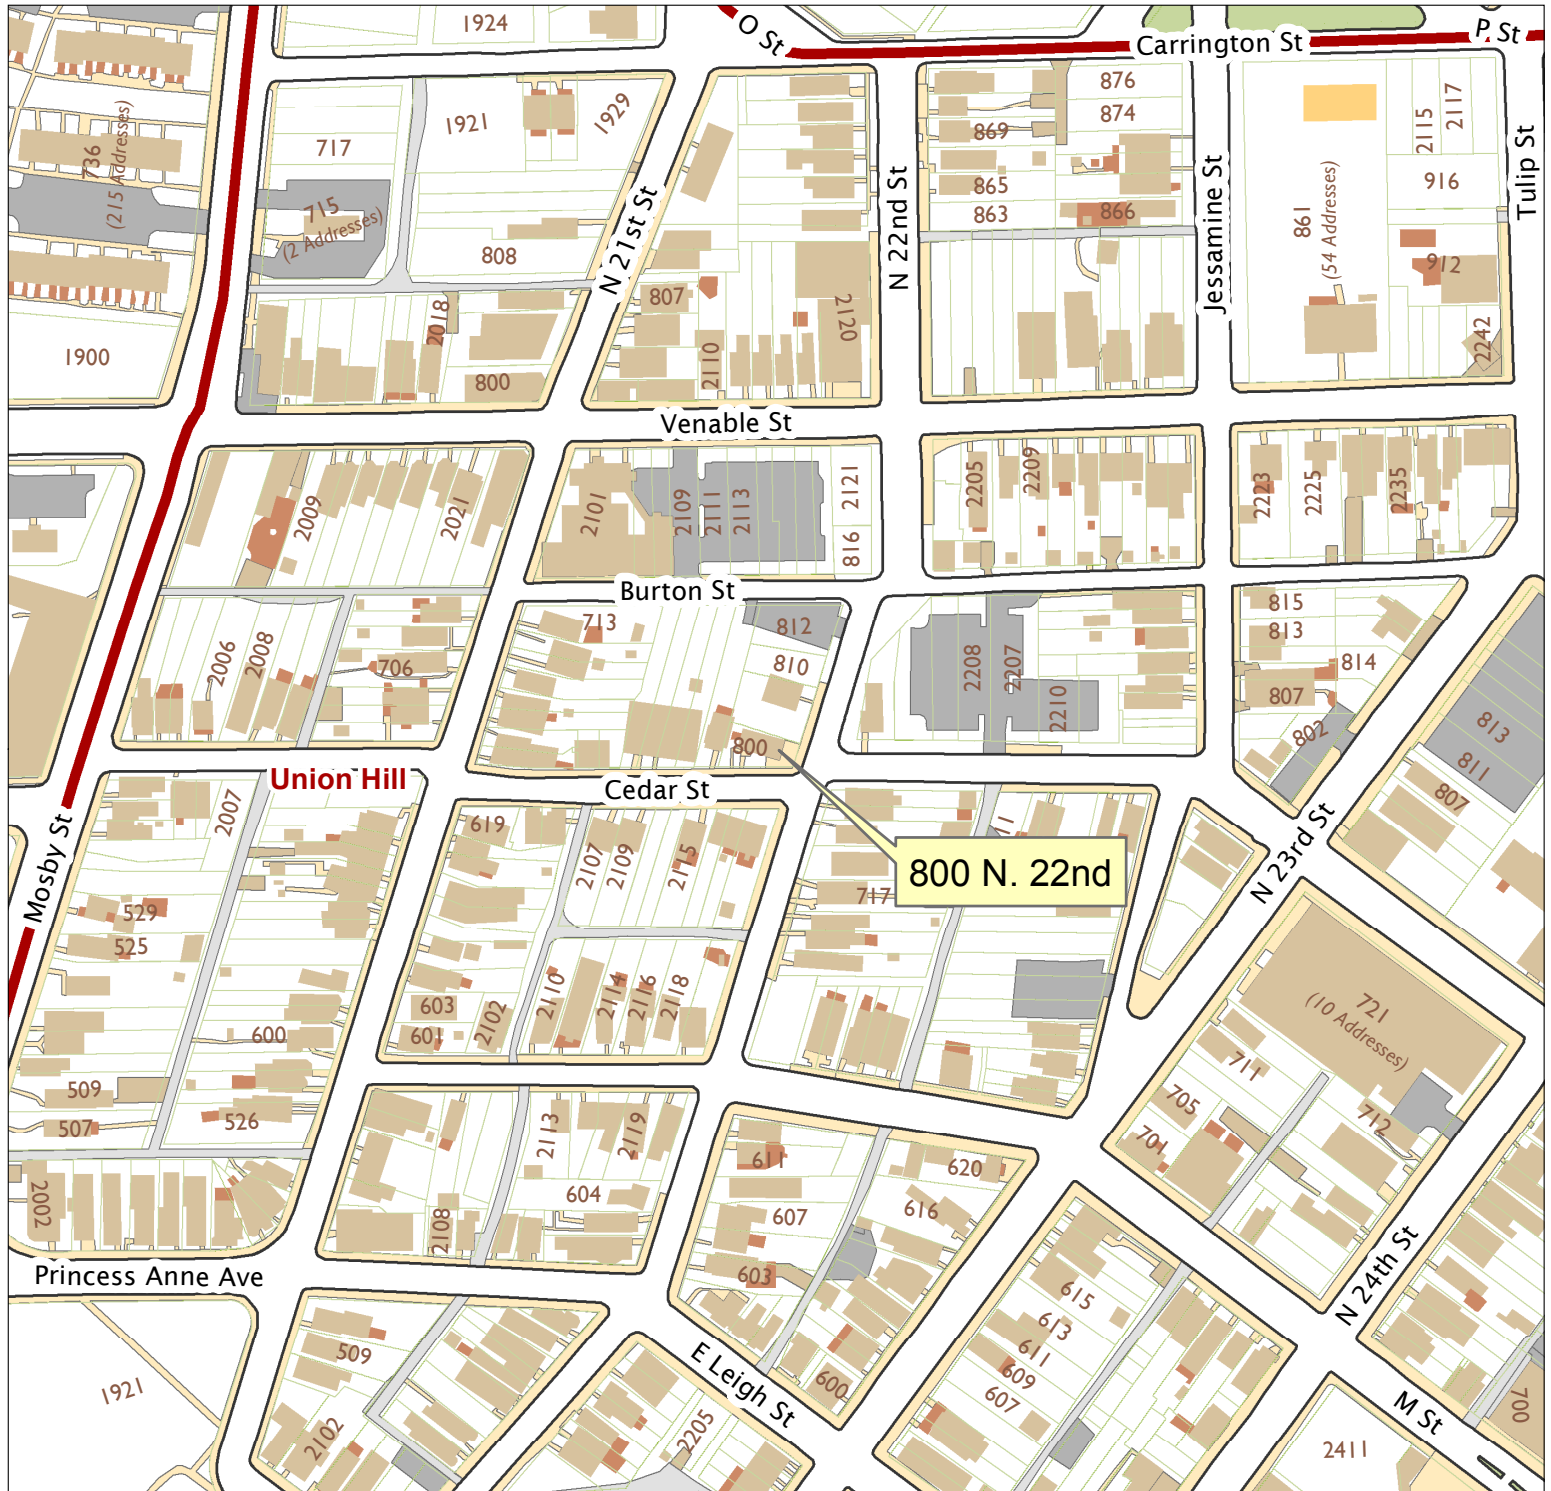

800 N. 22nd Street

City of Richmond, VA

Geographic Information Systems

1 inch = 200 feet

Map printed by jeffricr on 2017.11.14.

Document Path: \\Dit-file02-pv\commdev\$\PDR\Planning & Preservation\CAR\Applications\Base Maps\Base Map.mxd

Disclaimer:

The City of Richmond assumes no liability either for any errors, omissions, or inaccuracies in the information provided regardless of the cause of such or for any decision made, action taken, or action not taken by the user in reliance upon any maps or information provided herein.

Location Reference