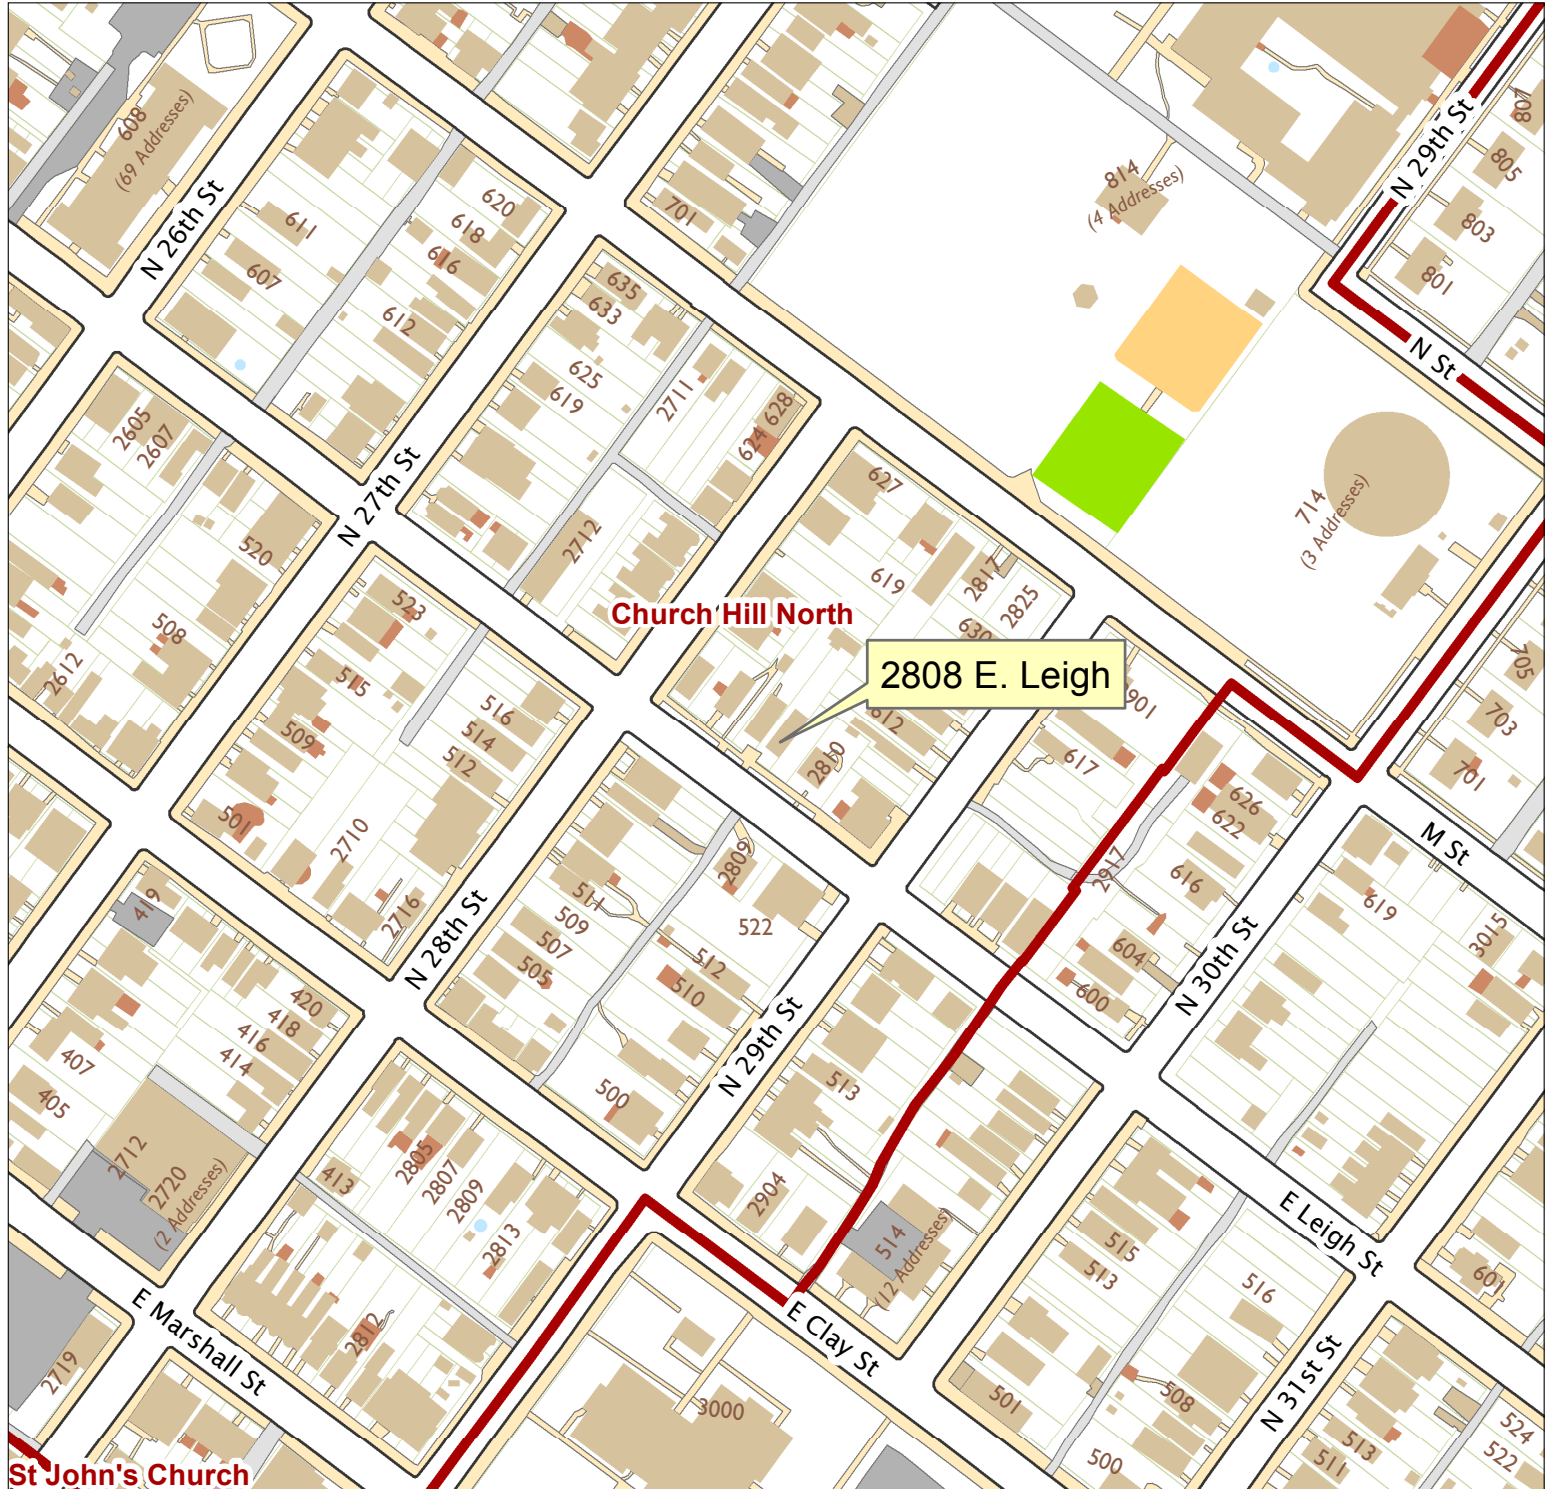

2808 E. Leigh Street

City of Richmond, VA

Geographic Information Systems

Map printed by palmquwd on 2016.05.10.

Document Path: G:\PDR\Planning & Preservation\CAR\Applications\Base Maps\Base Map.mxd

Disclaimer:
The City of Richmond assumes no liability either for any errors, omissions, or inaccuracies in the information provided regardless of the cause of such or for any decision made, action taken, or action not taken by the user in reliance upon any maps or information provided herein.