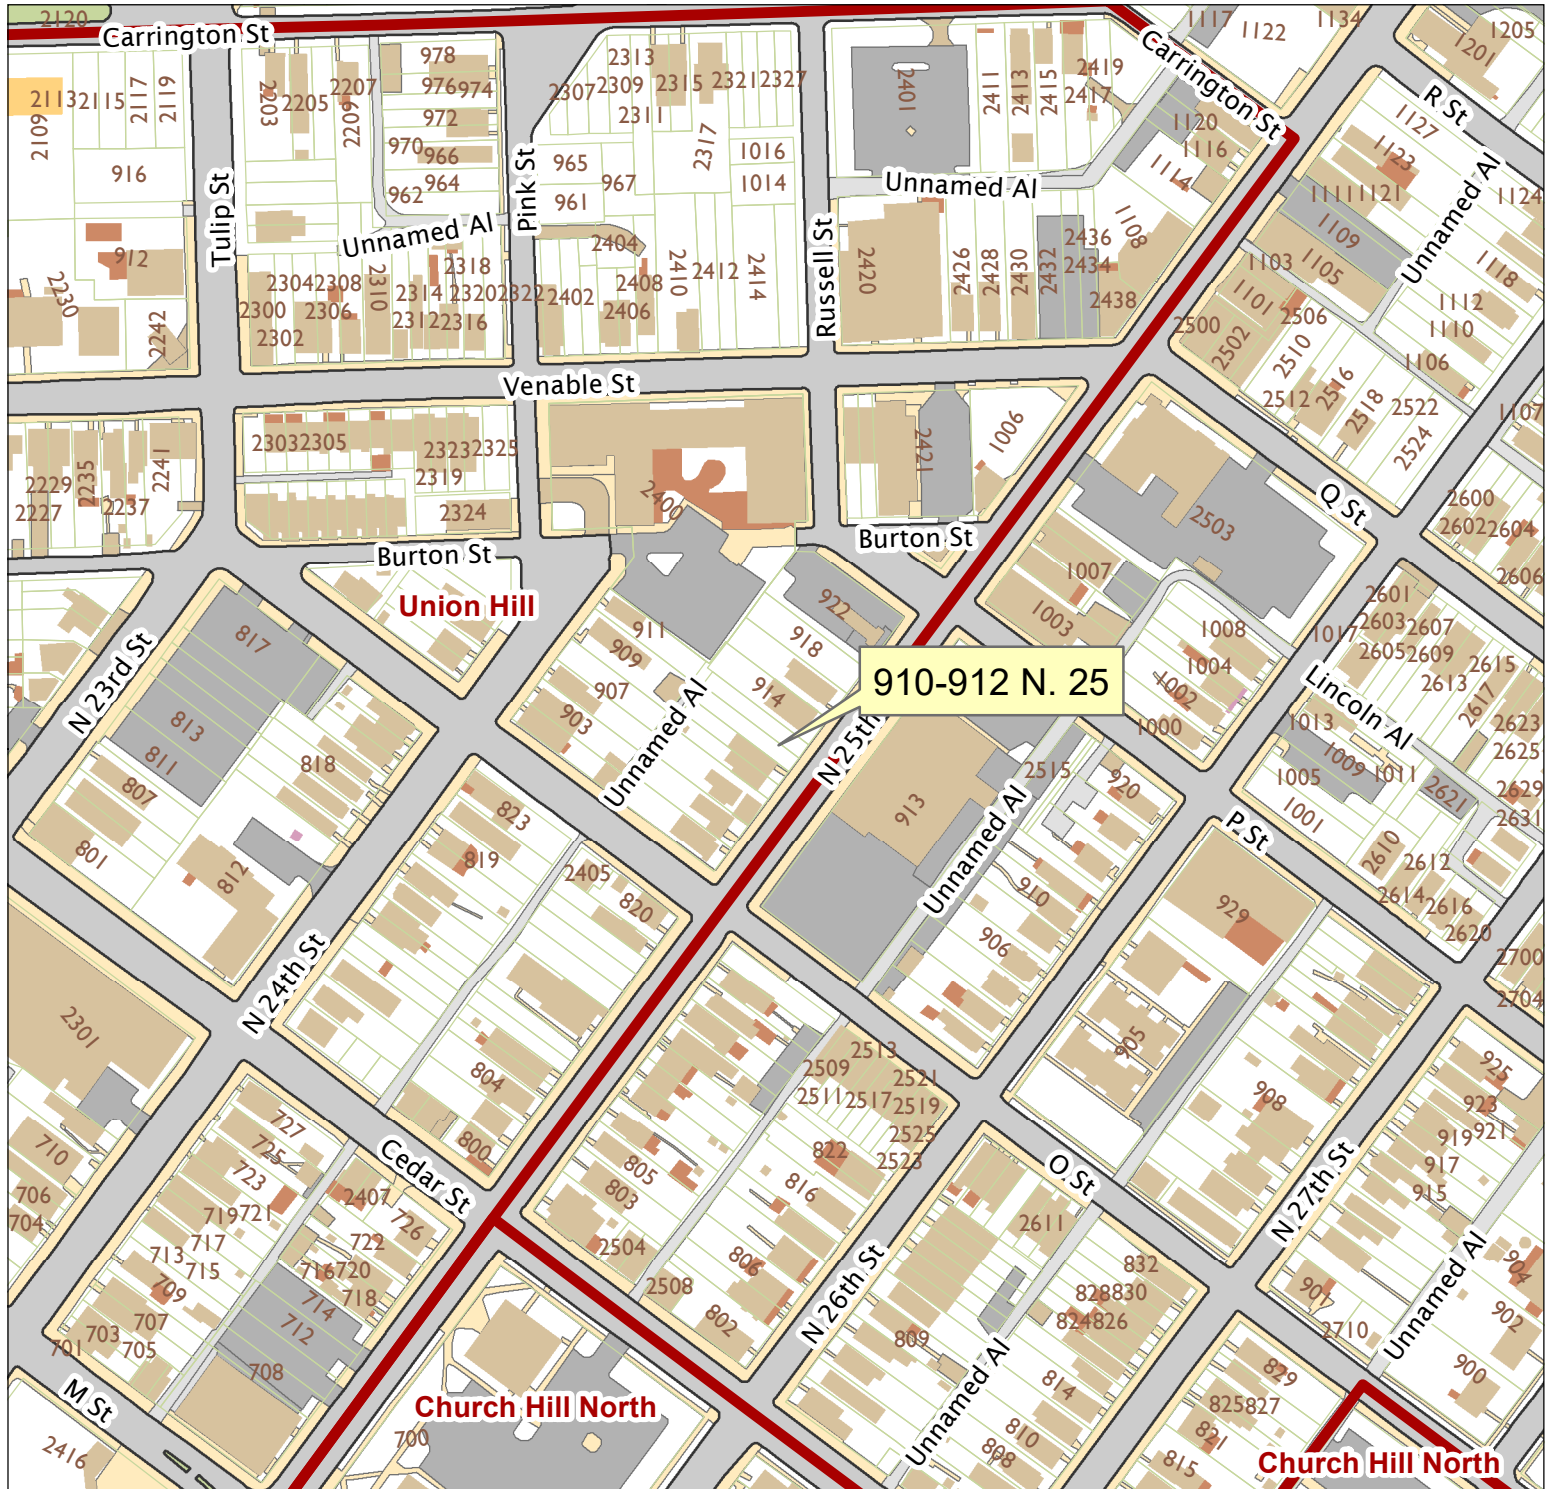

# 910-912 North 25th Street

City of Richmond, VA

Geographic Information Systems

1 inch = 200 feet

Map printed by jonesl2 on 2019.03.07.

Document Path: G:\PDR\Planning & Preservation\CAR\Meetings\00 Current Meeting\Base Maps\Tools\Base Map.mxd

**Disclaimer:**

The City of Richmond assumes no liability either for any errors, omissions, or inaccuracies in the information provided regardless of the cause of such or for any decision made, action taken, or action not taken by the user in reliance upon any maps or information provided herein.

Location Reference