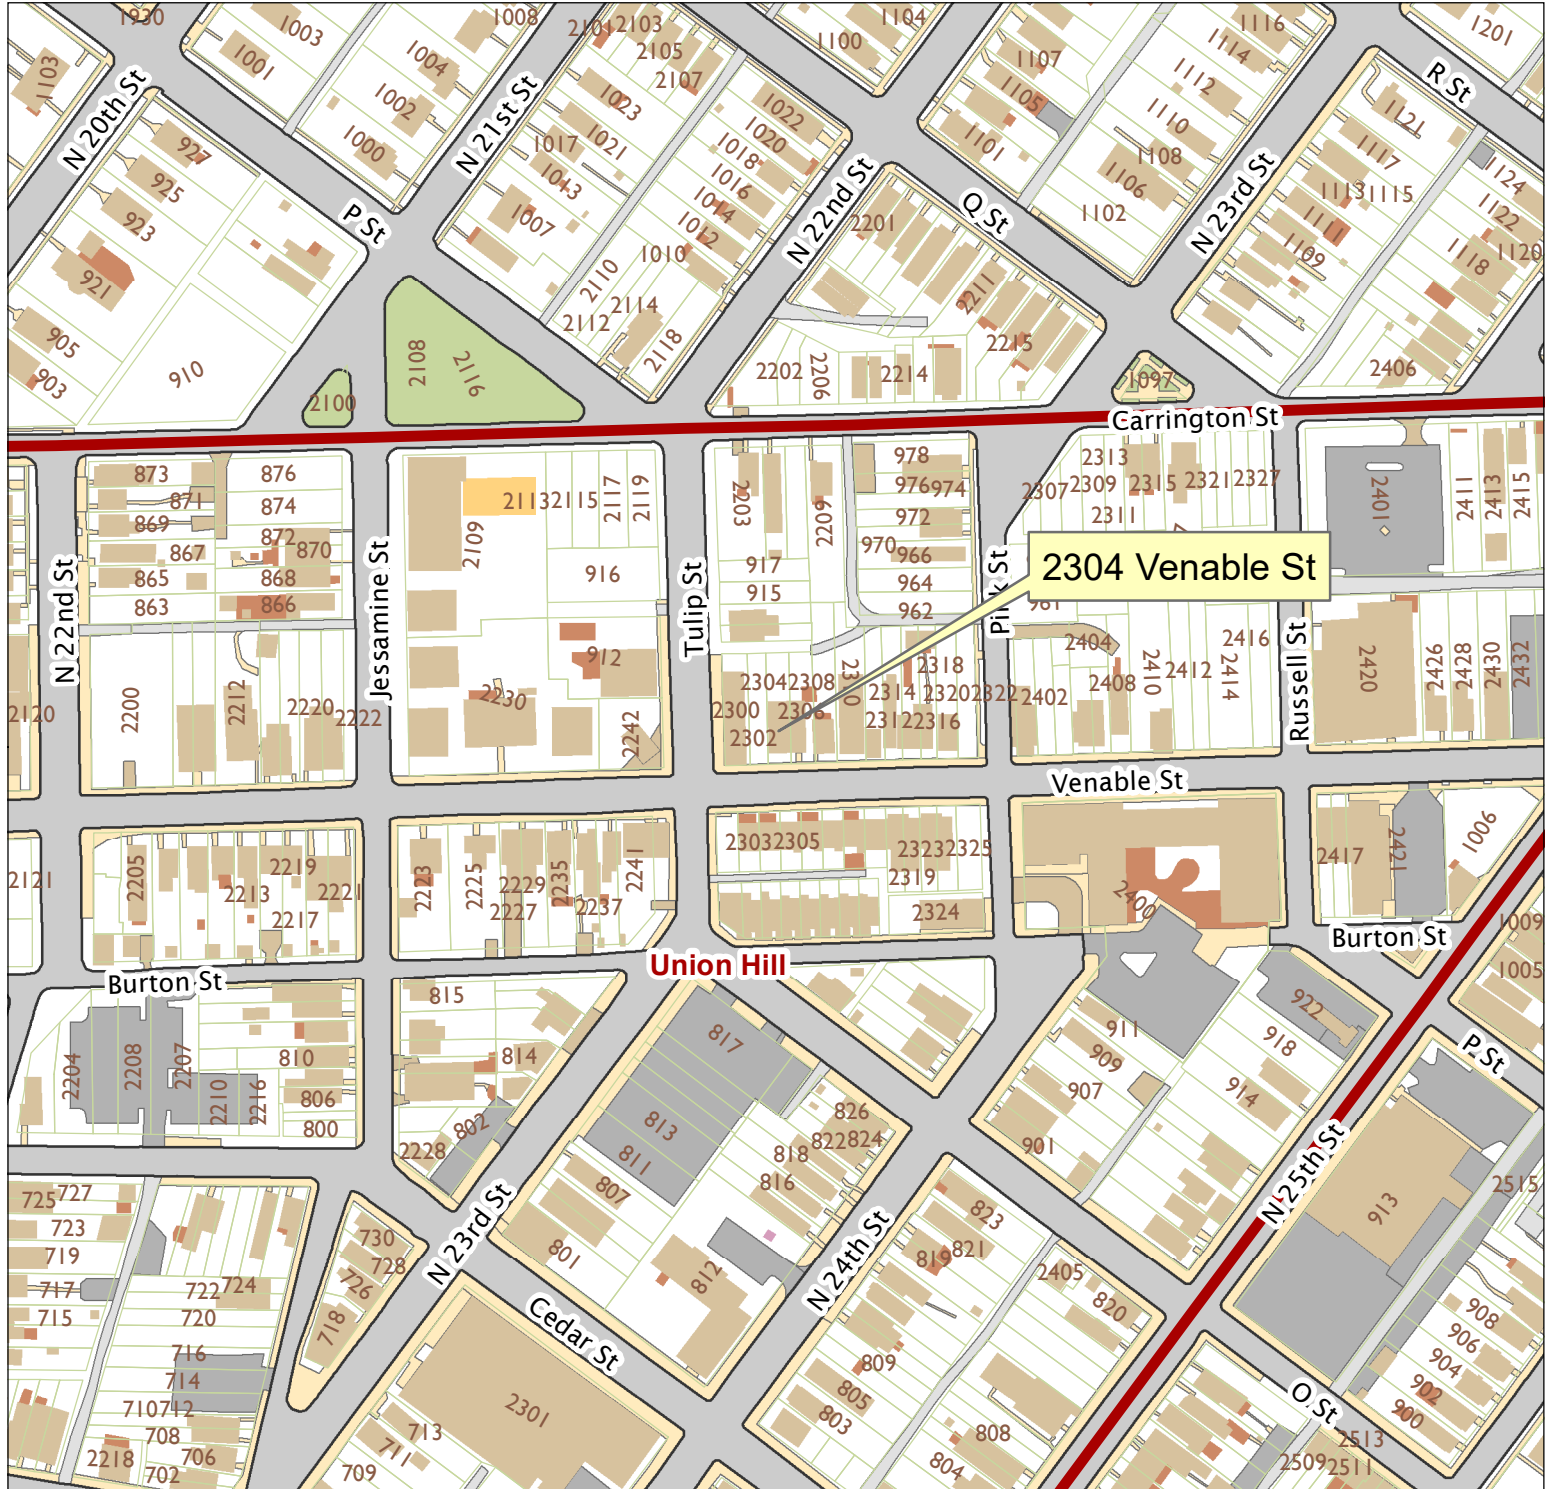

2304 Venable Street

City of Richmond, VA

Geographic Information Systems

1 inch = 200 feet

Map printed by jonescl2 on 2019.03.07.

Document Path: G:\PDR\Planning & Preservation\CAR\Meetings\00 Current Meeting\Base Maps\Tools\Base Map.mxd

Disclaimer:

The City of Richmond assumes no liability either for any errors, omissions, or inaccuracies in the information provided regardless of the cause of such or for any decision made, action taken, or action not taken by the user in reliance upon any maps or information provided herein.

Location Reference