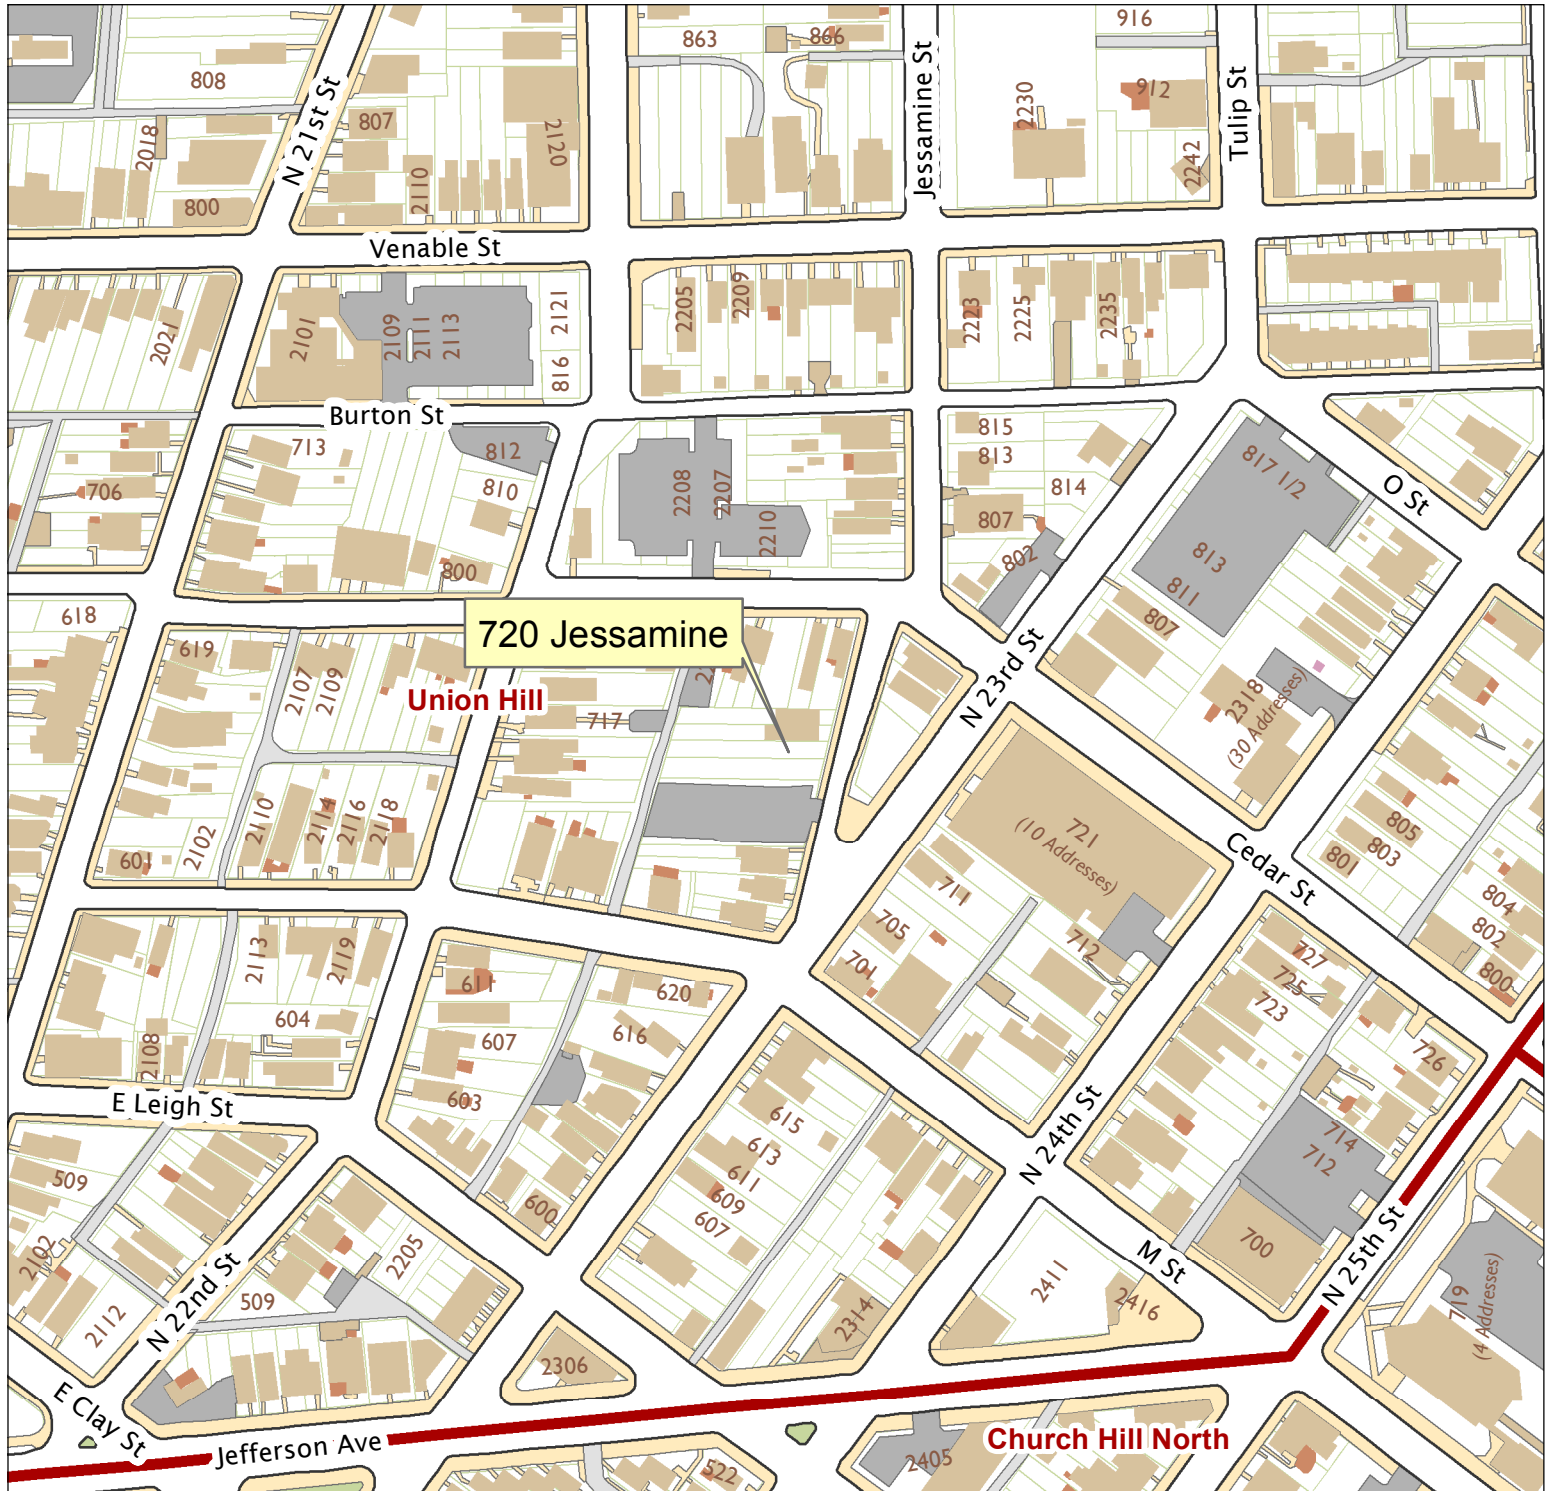

720 Jessamine Street

City of Richmond, VA

Geographic Information Systems

1 inch = 200 feet

Map printed by palmquwd on 2016.10.13.

Document Path: G:\PDR\Planning & Preservation\CAR\Applications\Base Maps\Base Map.mxd

Disclaimer:

The City of Richmond assumes no liability either for any errors, omissions, or inaccuracies in the information provided regardless of the cause of such or for any decision made, action taken, or action not taken by the user in reliance upon any maps or information provided herein.

Location Reference