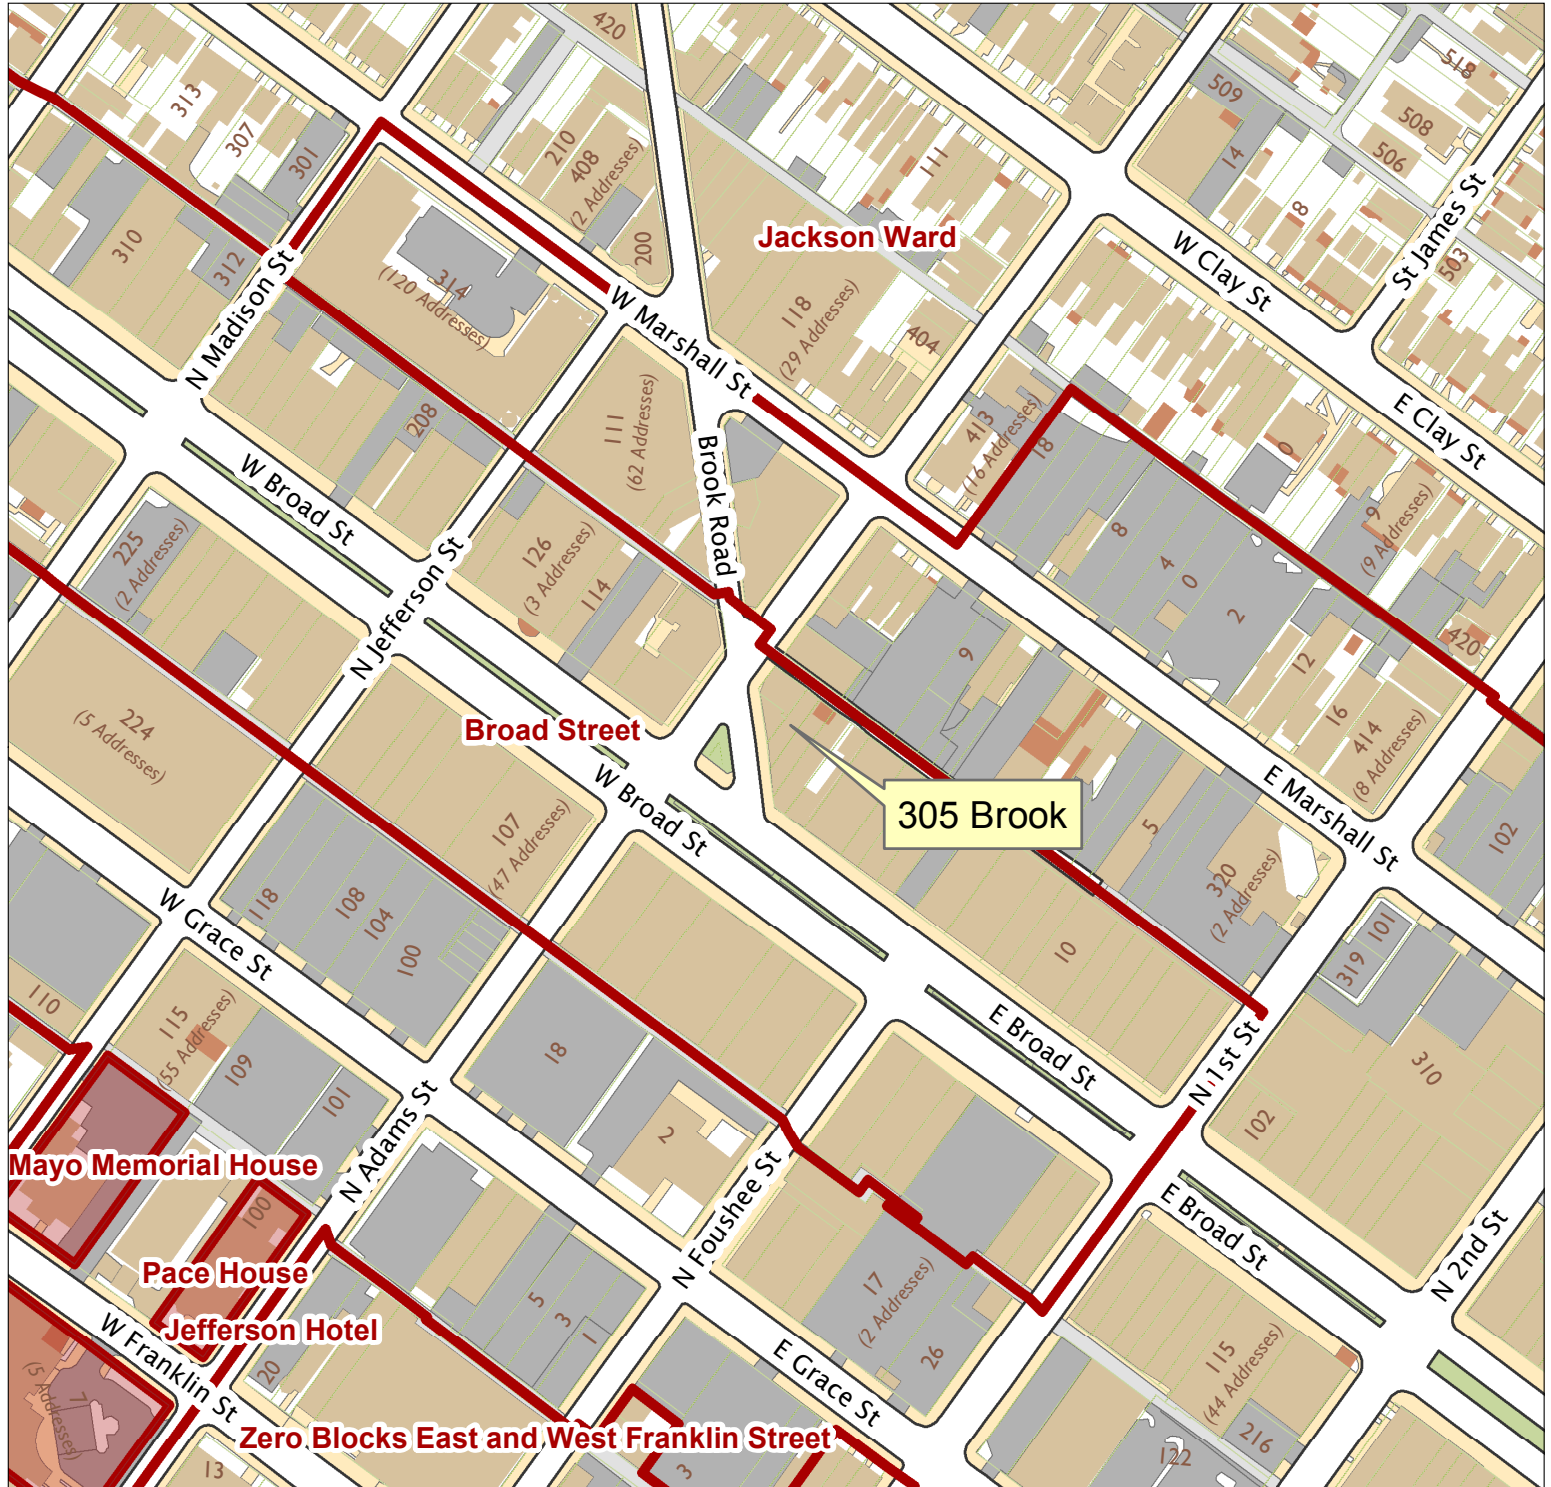

305 Brook Road

City of Richmond, VA

Geographic Information Systems

1 inch = 200 feet

Map printed by jeffricr on 2017.08.10.

Document Path: \\Dit-file02-pv\commdev\$\PDR\Planning & Preservation\CAR\Applications\Base Maps\Base Map.mxd

Disclaimer:

The City of Richmond assumes no liability either for any errors, omissions, or inaccuracies in the information provided regardless of the cause of such or for any decision made, action taken, or action not taken by the user in reliance upon any maps or information provided herein.

Location Reference