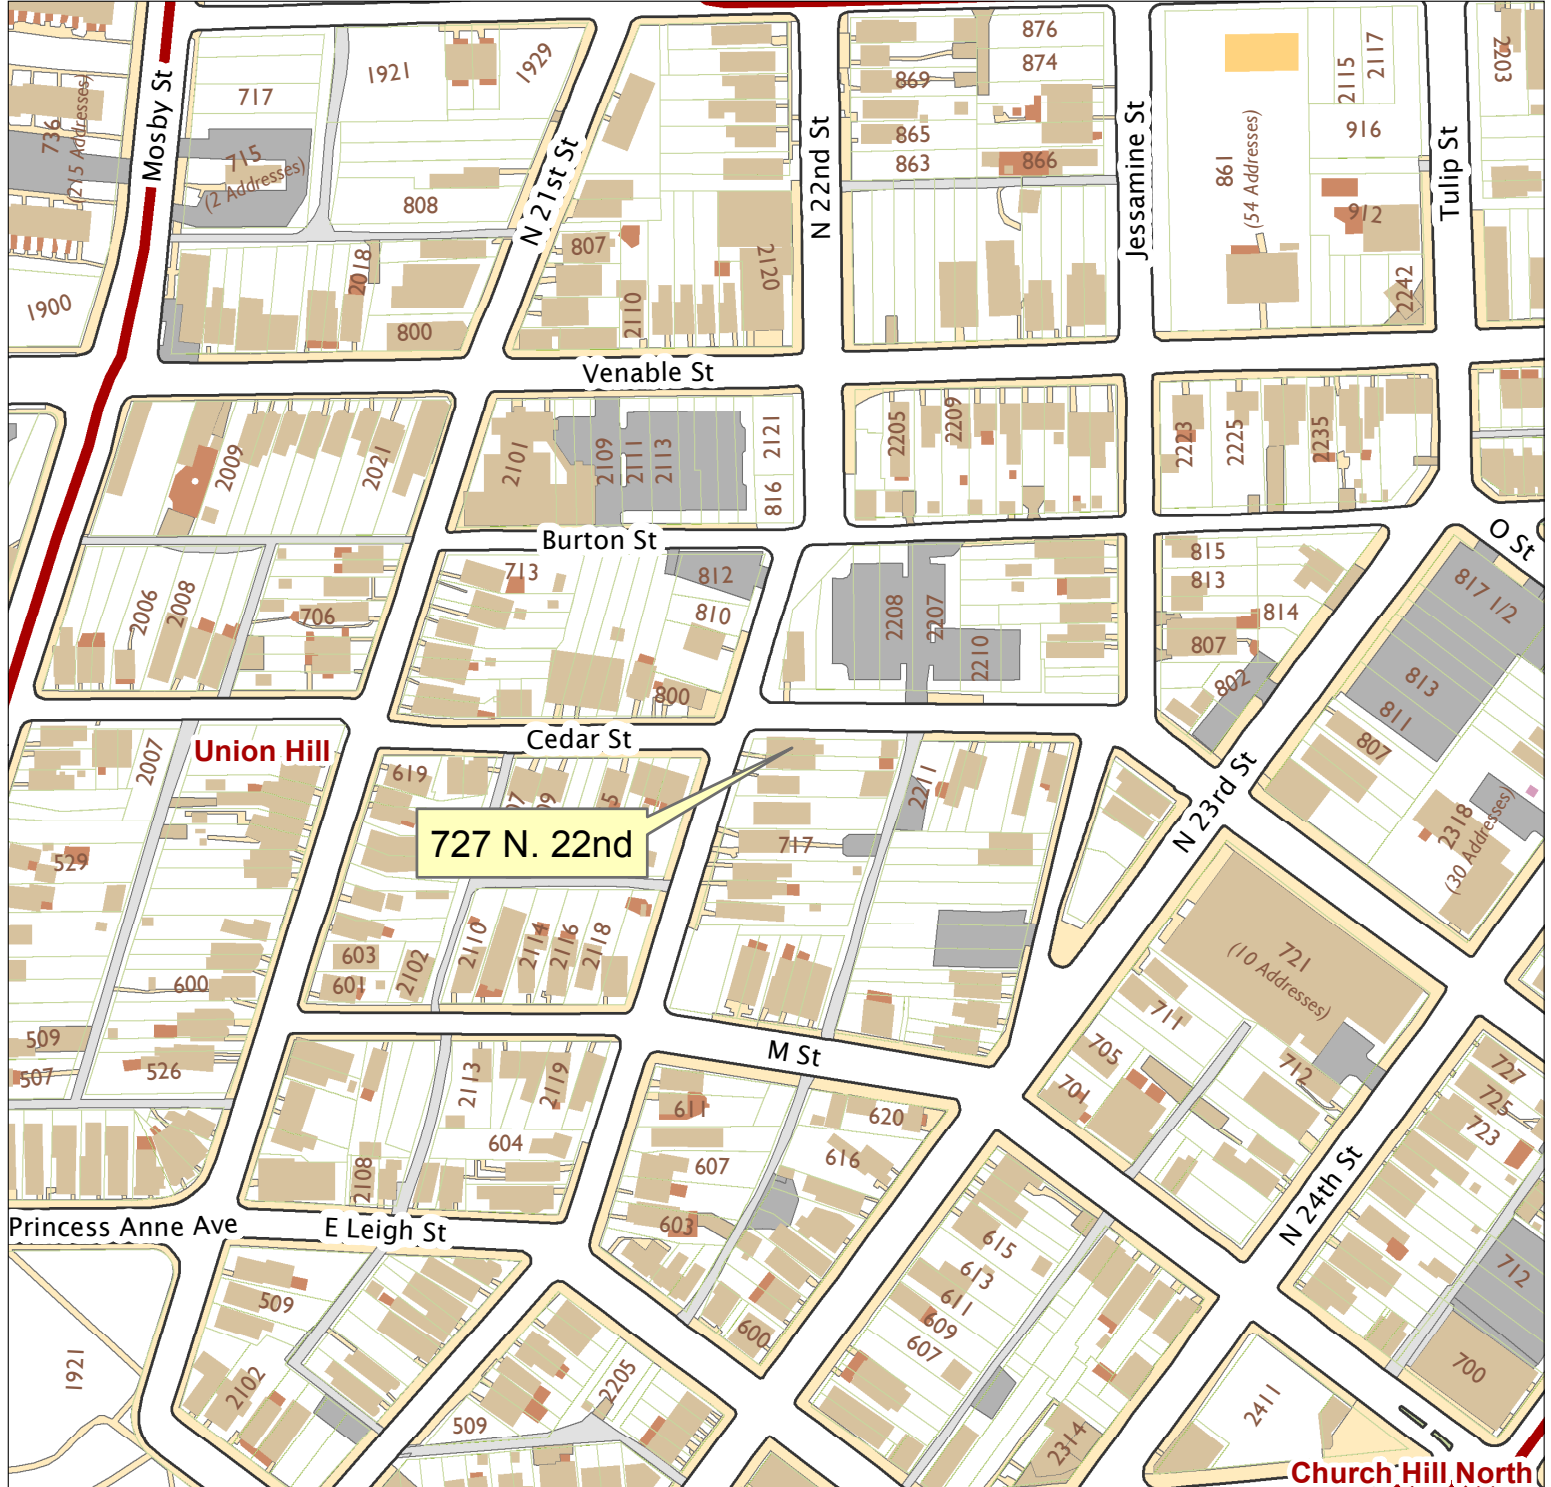

# 727 N. 22nd Street

City of Richmond, VA

Geographic Information Systems

Map printed by jeffricr on 2017.08.04.

Document Path: \\Dit-file02-pv\commdev\S\PDR\Planning & Preservation\CAR\Applications\Base Maps\Base Map.mxd

Disclaimer:  
The City of Richmond assumes no liability either for any errors, omissions, or inaccuracies in the information provided regardless of the cause of such or for any decision made, action taken, or action not taken by the user in reliance upon any maps or information provided herein.