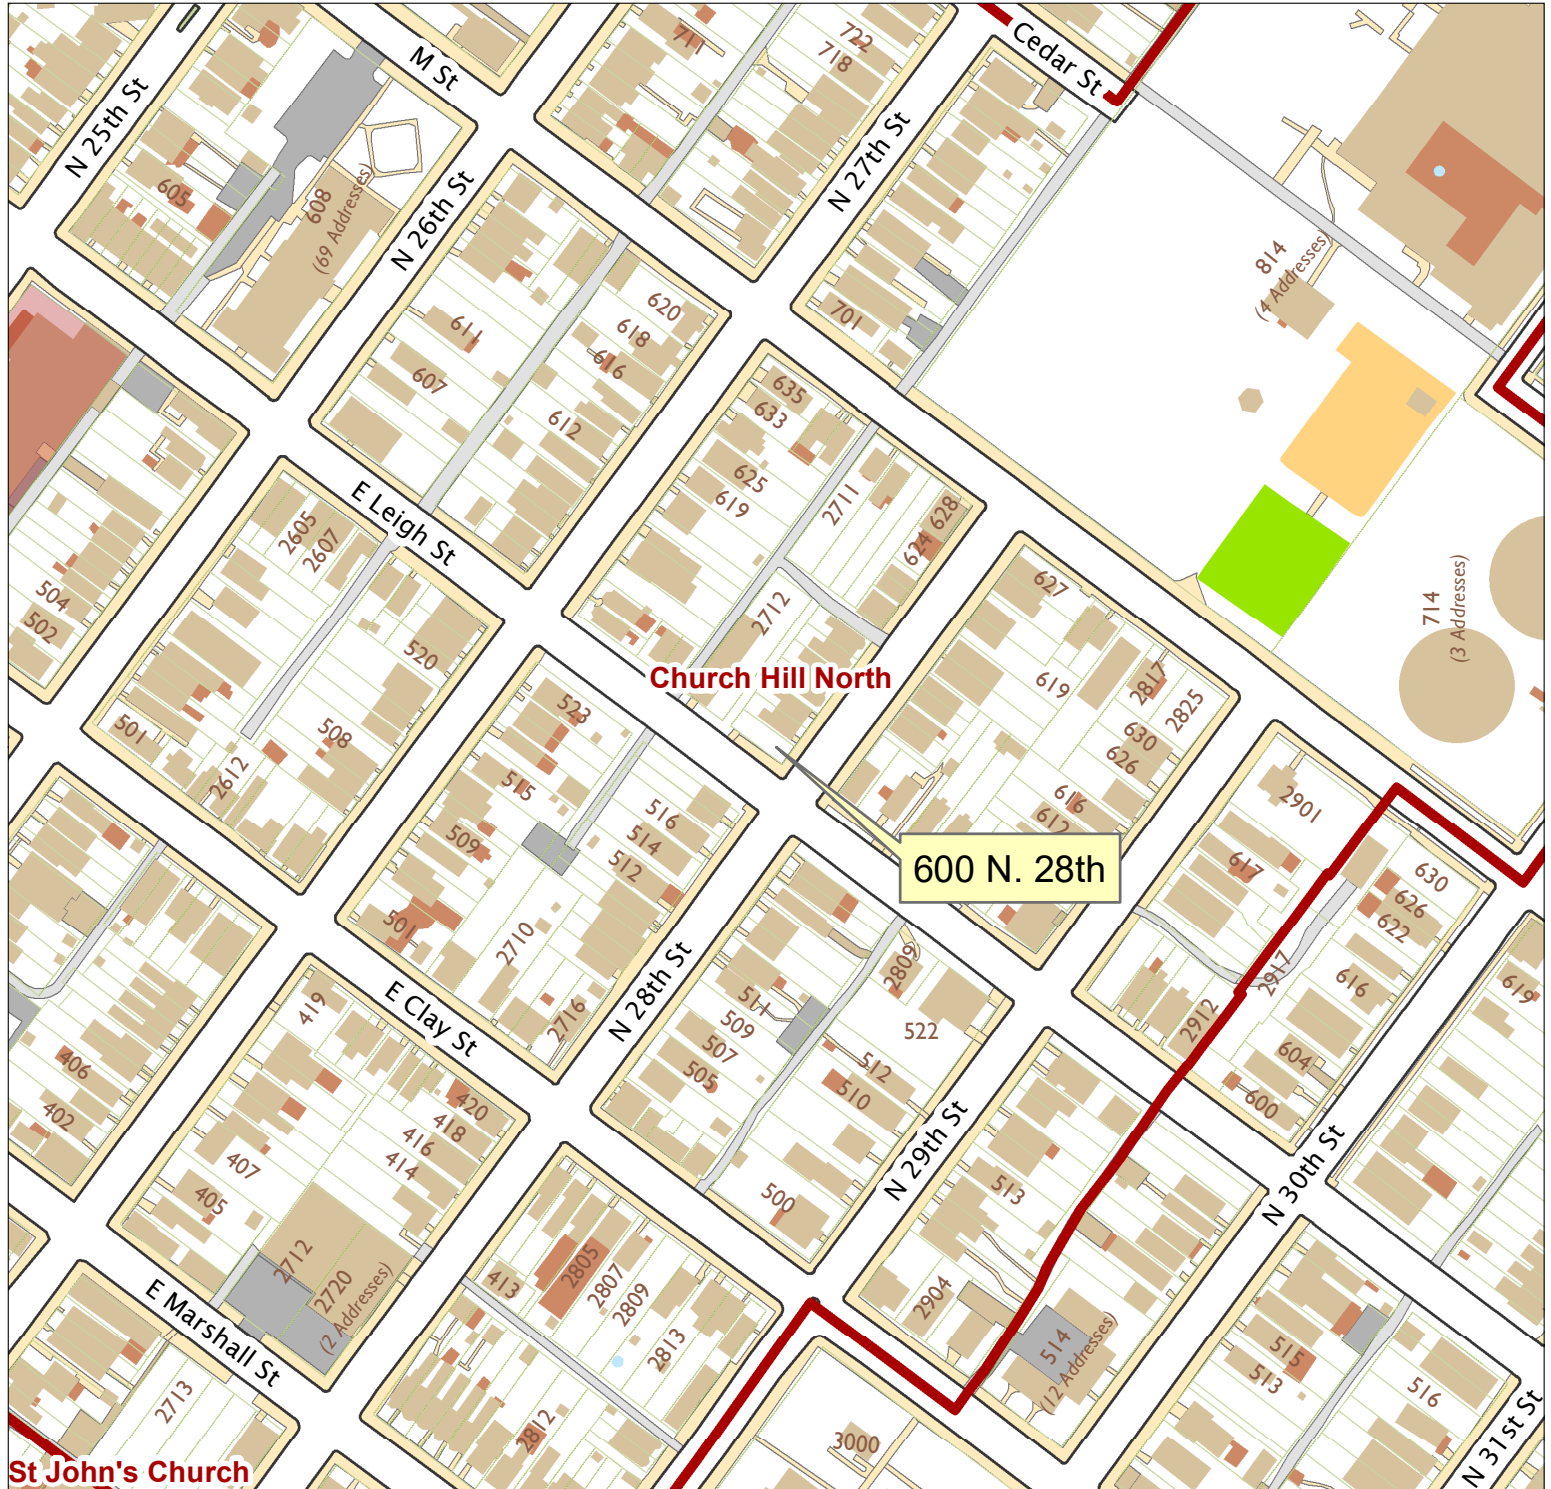

600 N. 28th Street

City of Richmond, VA

Geographic Information Systems

Map printed by jeffricr on 2018.05.09.

Document Path: \\Dit-file02-pv\commdev\$\PDR\Planning & Preservation\CAR\Applications\Base Maps\Base Map.mxd

Disclaimer:
The City of Richmond assumes no liability either for any errors, omissions, or inaccuracies in the information provided regardless of the cause of such or for any decision made, action taken, or action not taken by the user in reliance upon any maps or information provided herein.