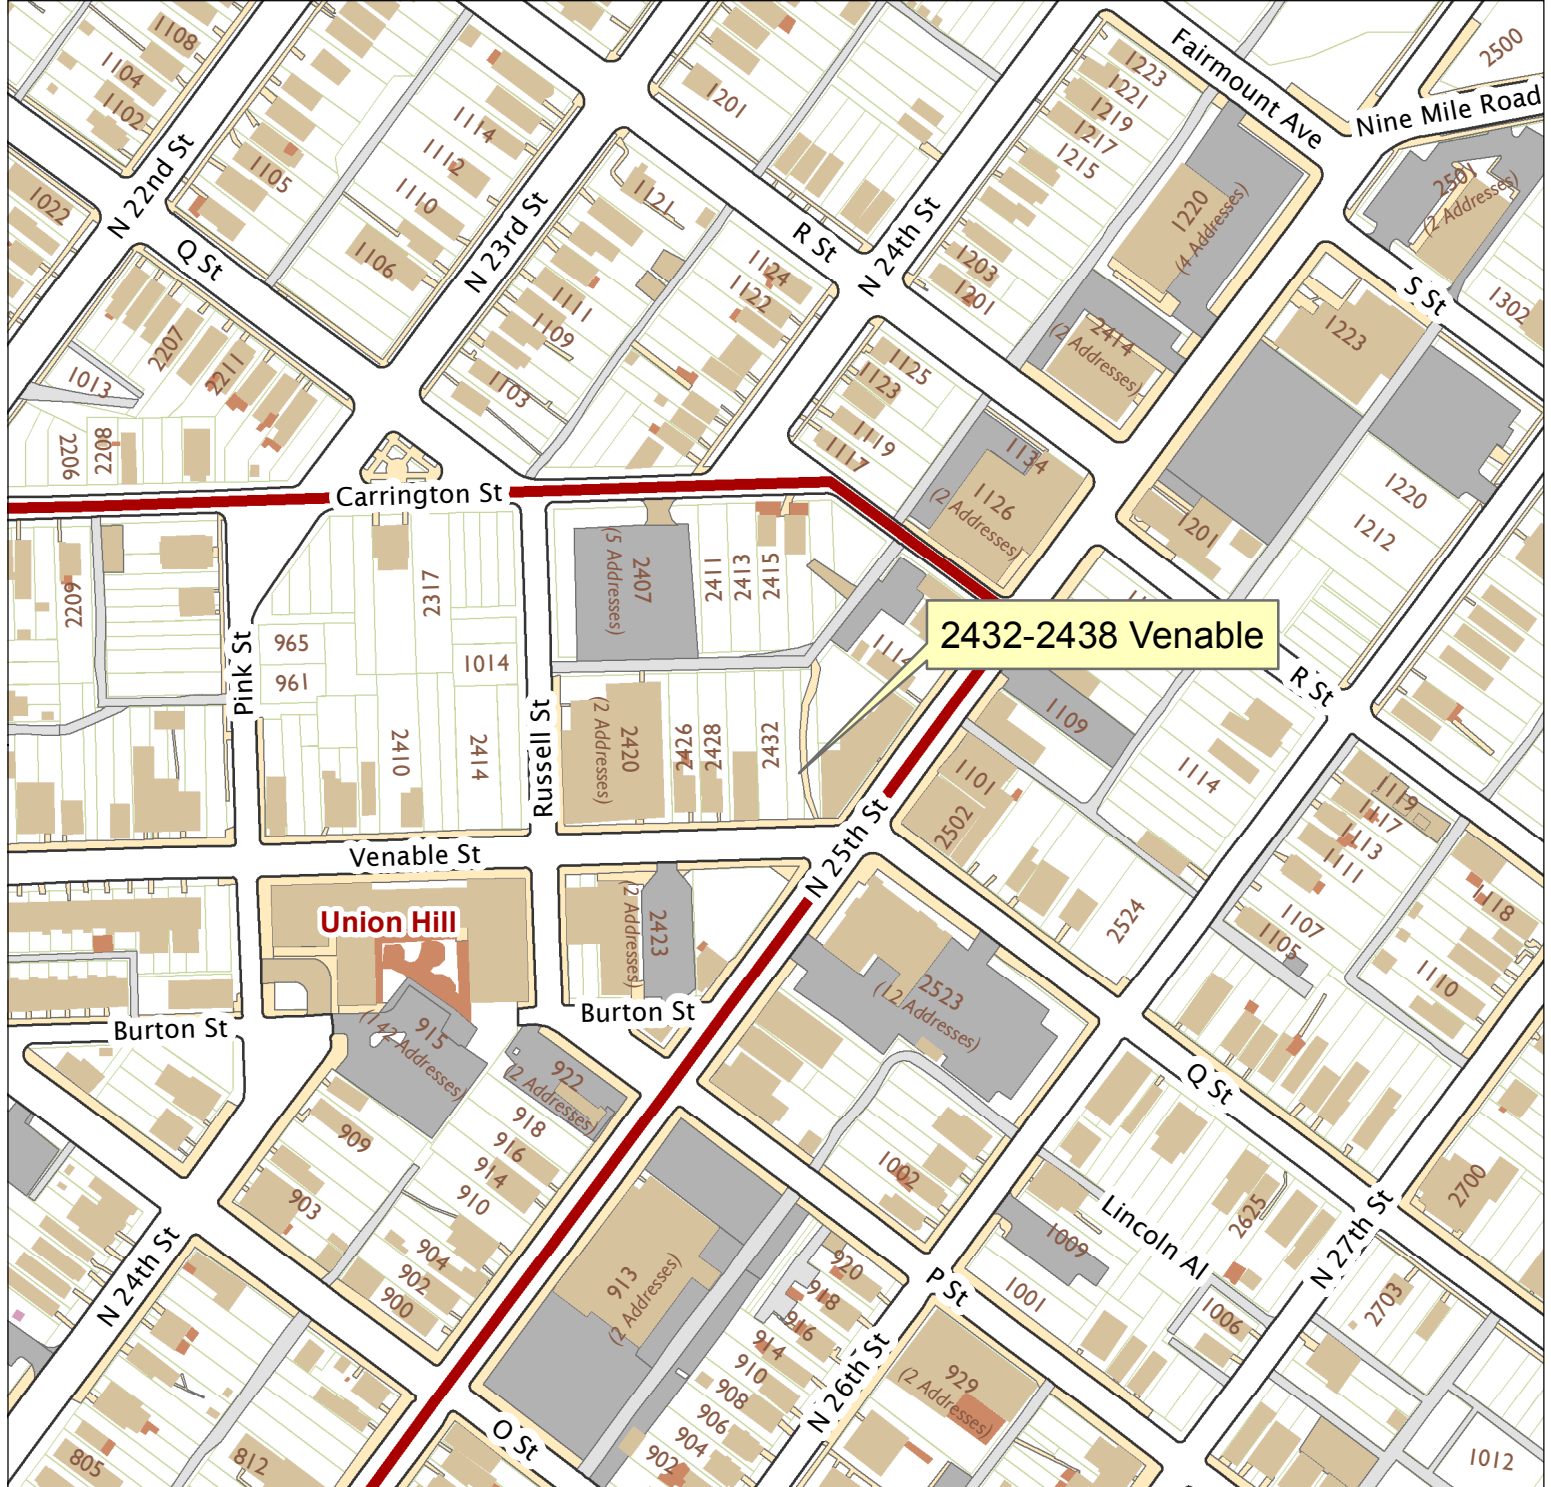

# 2432-2438 Venable Street

City of Richmond, VA

Geographic Information Systems

2432-2438 Venable

Union Hill

1 inch = 200 feet

Map printed by palmquwd on 2016.10.13.

Document Path: G:\PDR\Planning & Preservation\CAR\Applications\Base Maps\Base Map.mxd

Disclaimer:  
The City of Richmond assumes no liability either for any errors, omissions, or inaccuracies in the information provided regardless of the cause of such or for any decision made, action taken, or action not taken by the user in reliance upon any maps or information provided herein.

Location Reference