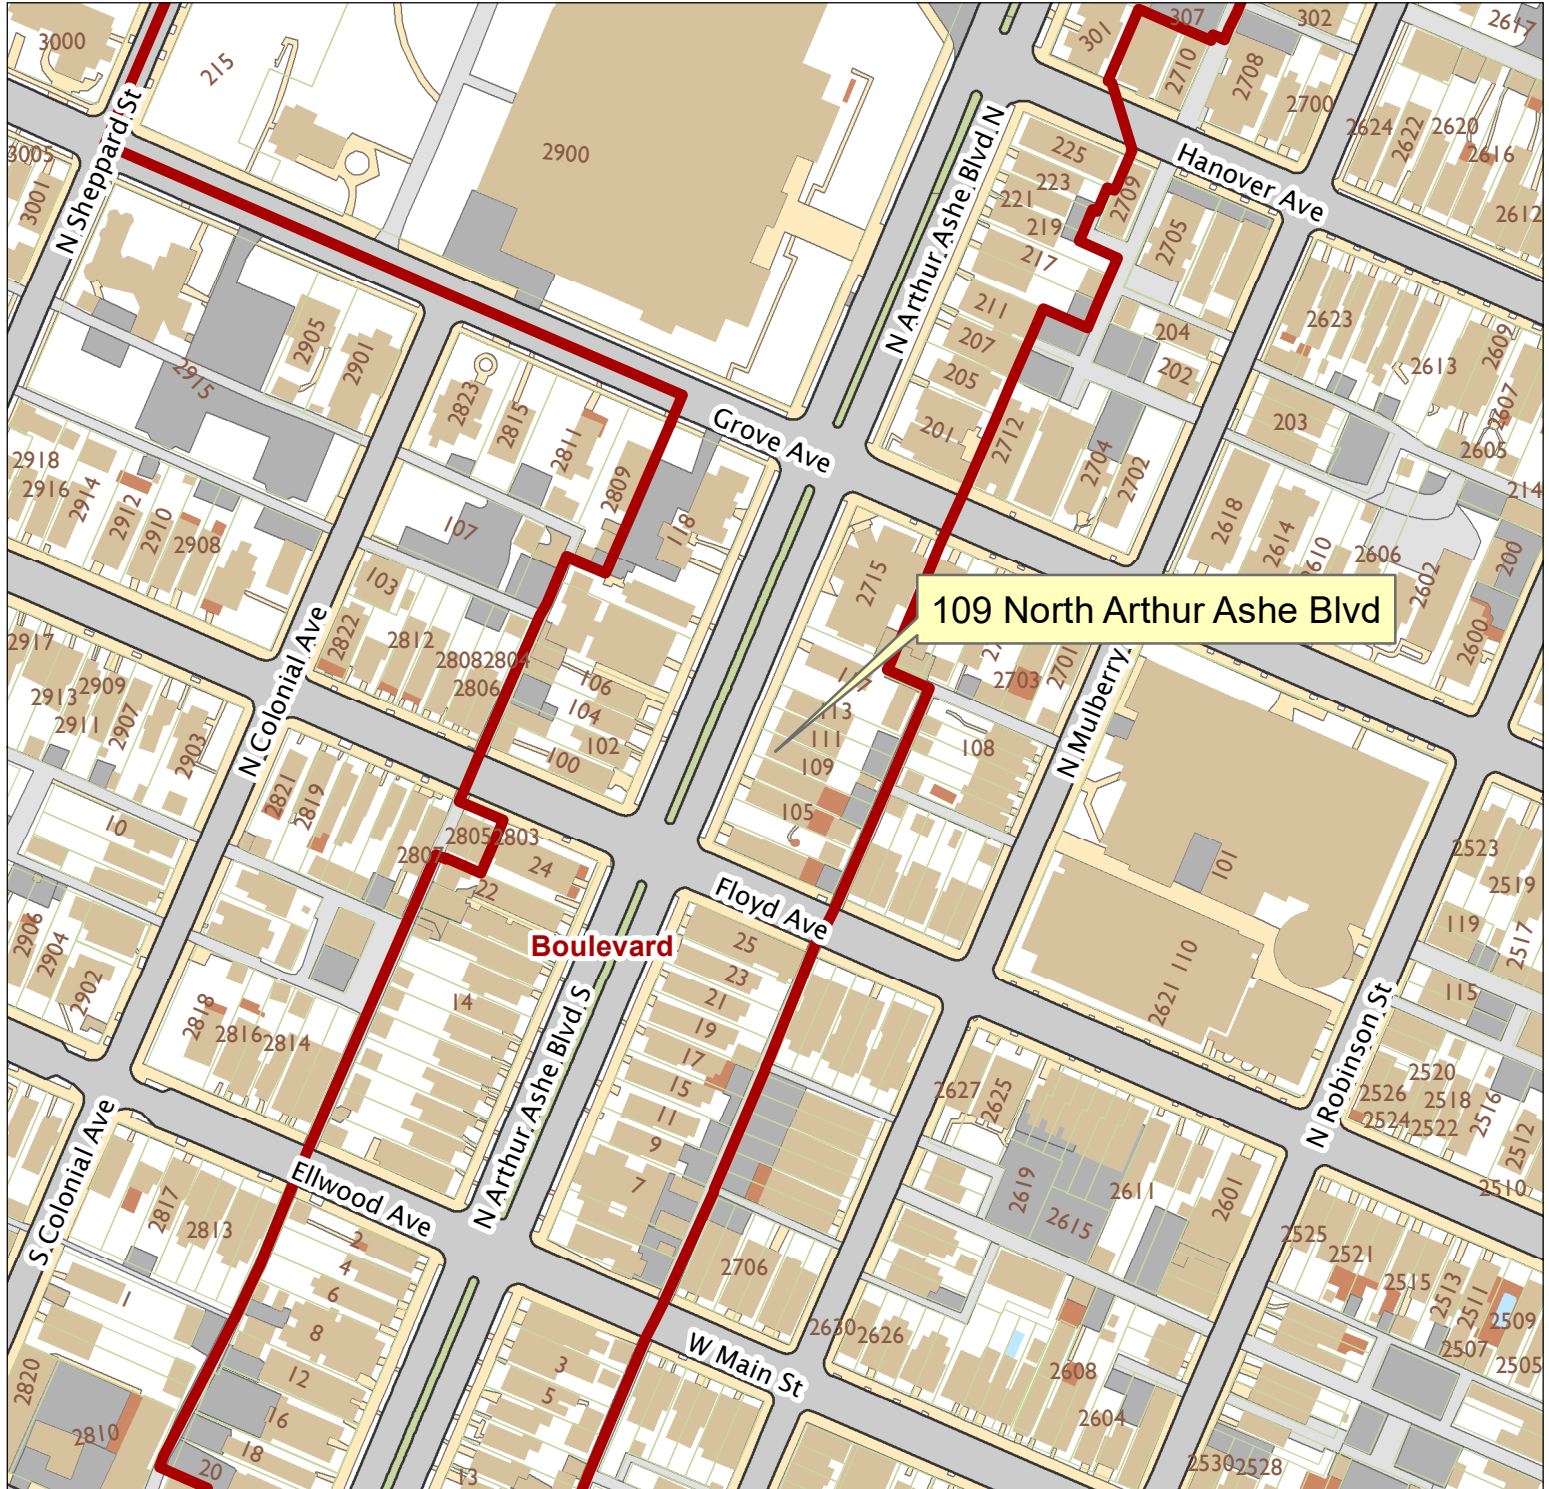

# 109 North Arthur Ashe Boulevard

City of Richmond, VA

Geographic Information Systems

109 North Arthur Ashe Blvd

Boulevard

1 inch = 200 feet

Map printed by jonescl2 on 2019.03.07.

Document Path: G:\PDR\Planning & Preservation\CAR\Meetings\00 Current Meeting\Base Maps\Tools\Base Map.mxd

**Disclaimer:**

The City of Richmond assumes no liability either for any errors, omissions, or inaccuracies in the information provided regardless of the cause of such or for any decision made, action taken, or action not taken by the user in reliance upon any maps or information provided herein.

Location Reference