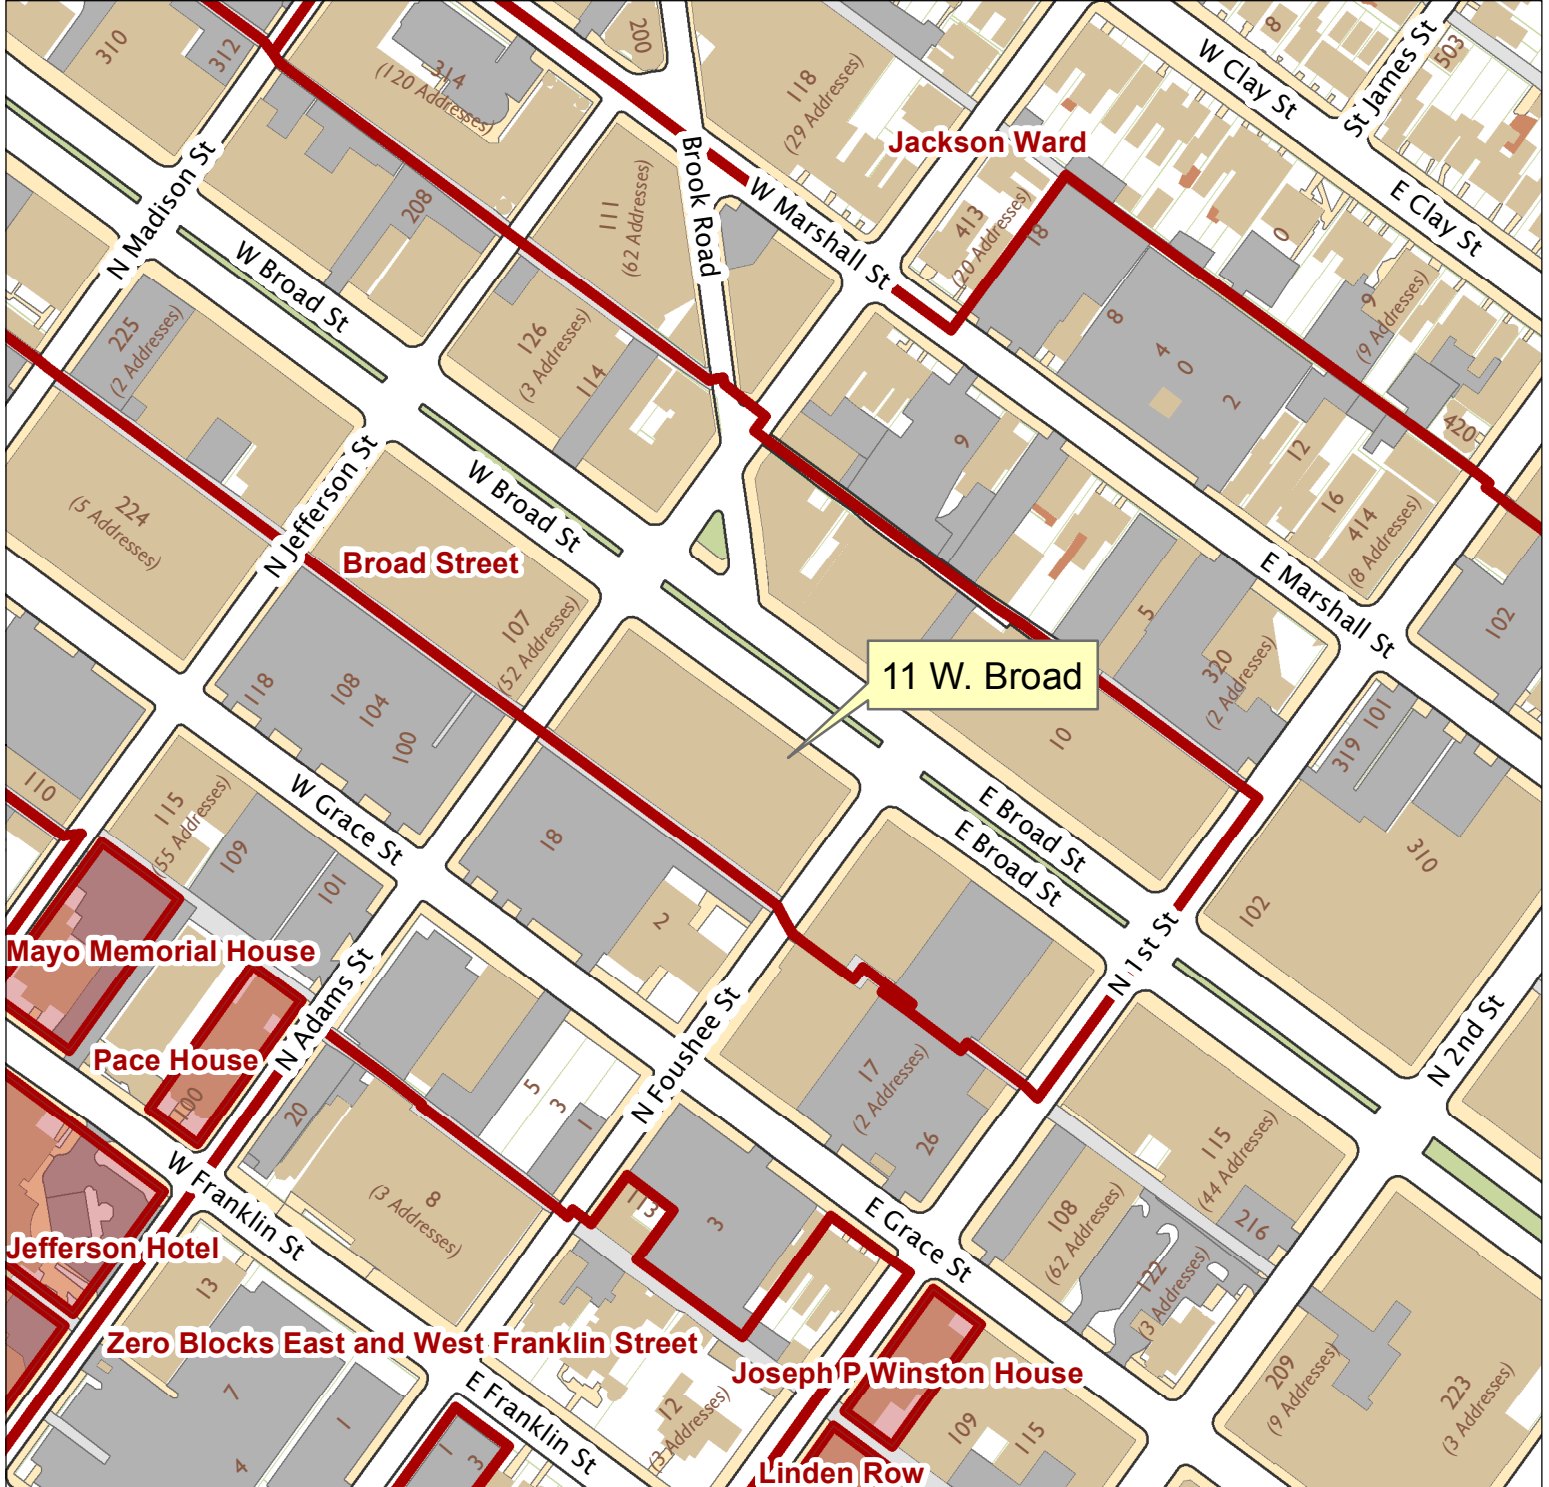

11 W. Broad Street

City of Richmond, VA

Geographic Information Systems

1 inch = 200 feet

Map printed by palmquwd on 2016.06.15.

Document Path: G:\PDR\Planning & Preservation\CAR\Applications\Base Maps\Base Map.mxd

Disclaimer:

The City of Richmond assumes no liability either for any errors, omissions, or inaccuracies in the information provided regardless of the cause of such or for any decision made, action taken, or action not taken by the user in reliance upon any maps or information provided herein.

Location Reference