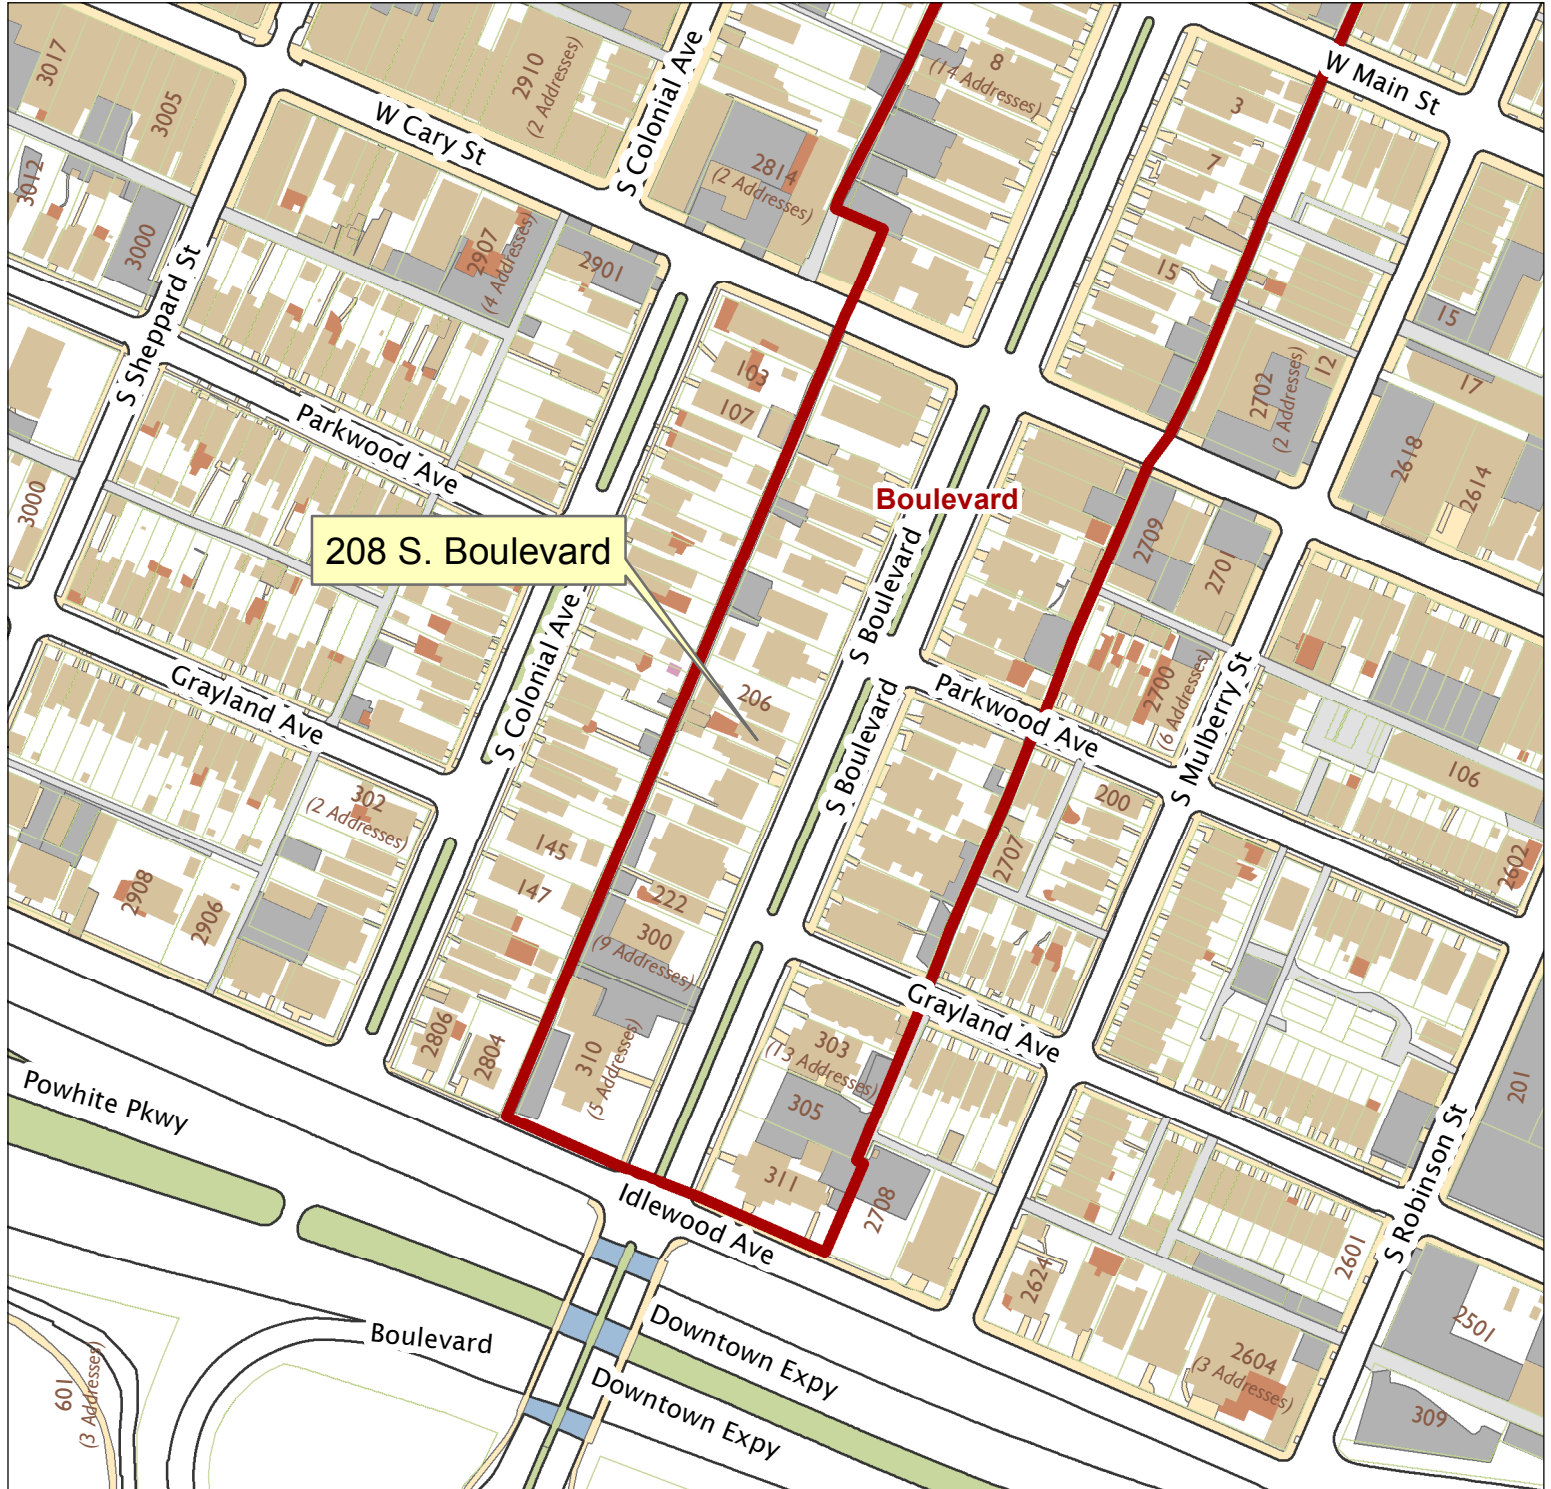

# 208 S. Boulevard

City of Richmond, VA

Geographic Information Systems

208 S. Boulevard

Boulevard

Location Reference

Map printed by jonescl2 on 2018.09.11.

Document Path: G:\PDR\Planning & Preservation\CAR\Meetings\00 Current Meeting\Base Maps\Tools\Base Map.mxd

Disclaimer:  
The City of Richmond assumes no liability either for any errors, omissions, or inaccuracies in the information provided regardless of the cause of such or for any decision made, action taken, or action not taken by the user in reliance upon any maps or information provided herein.