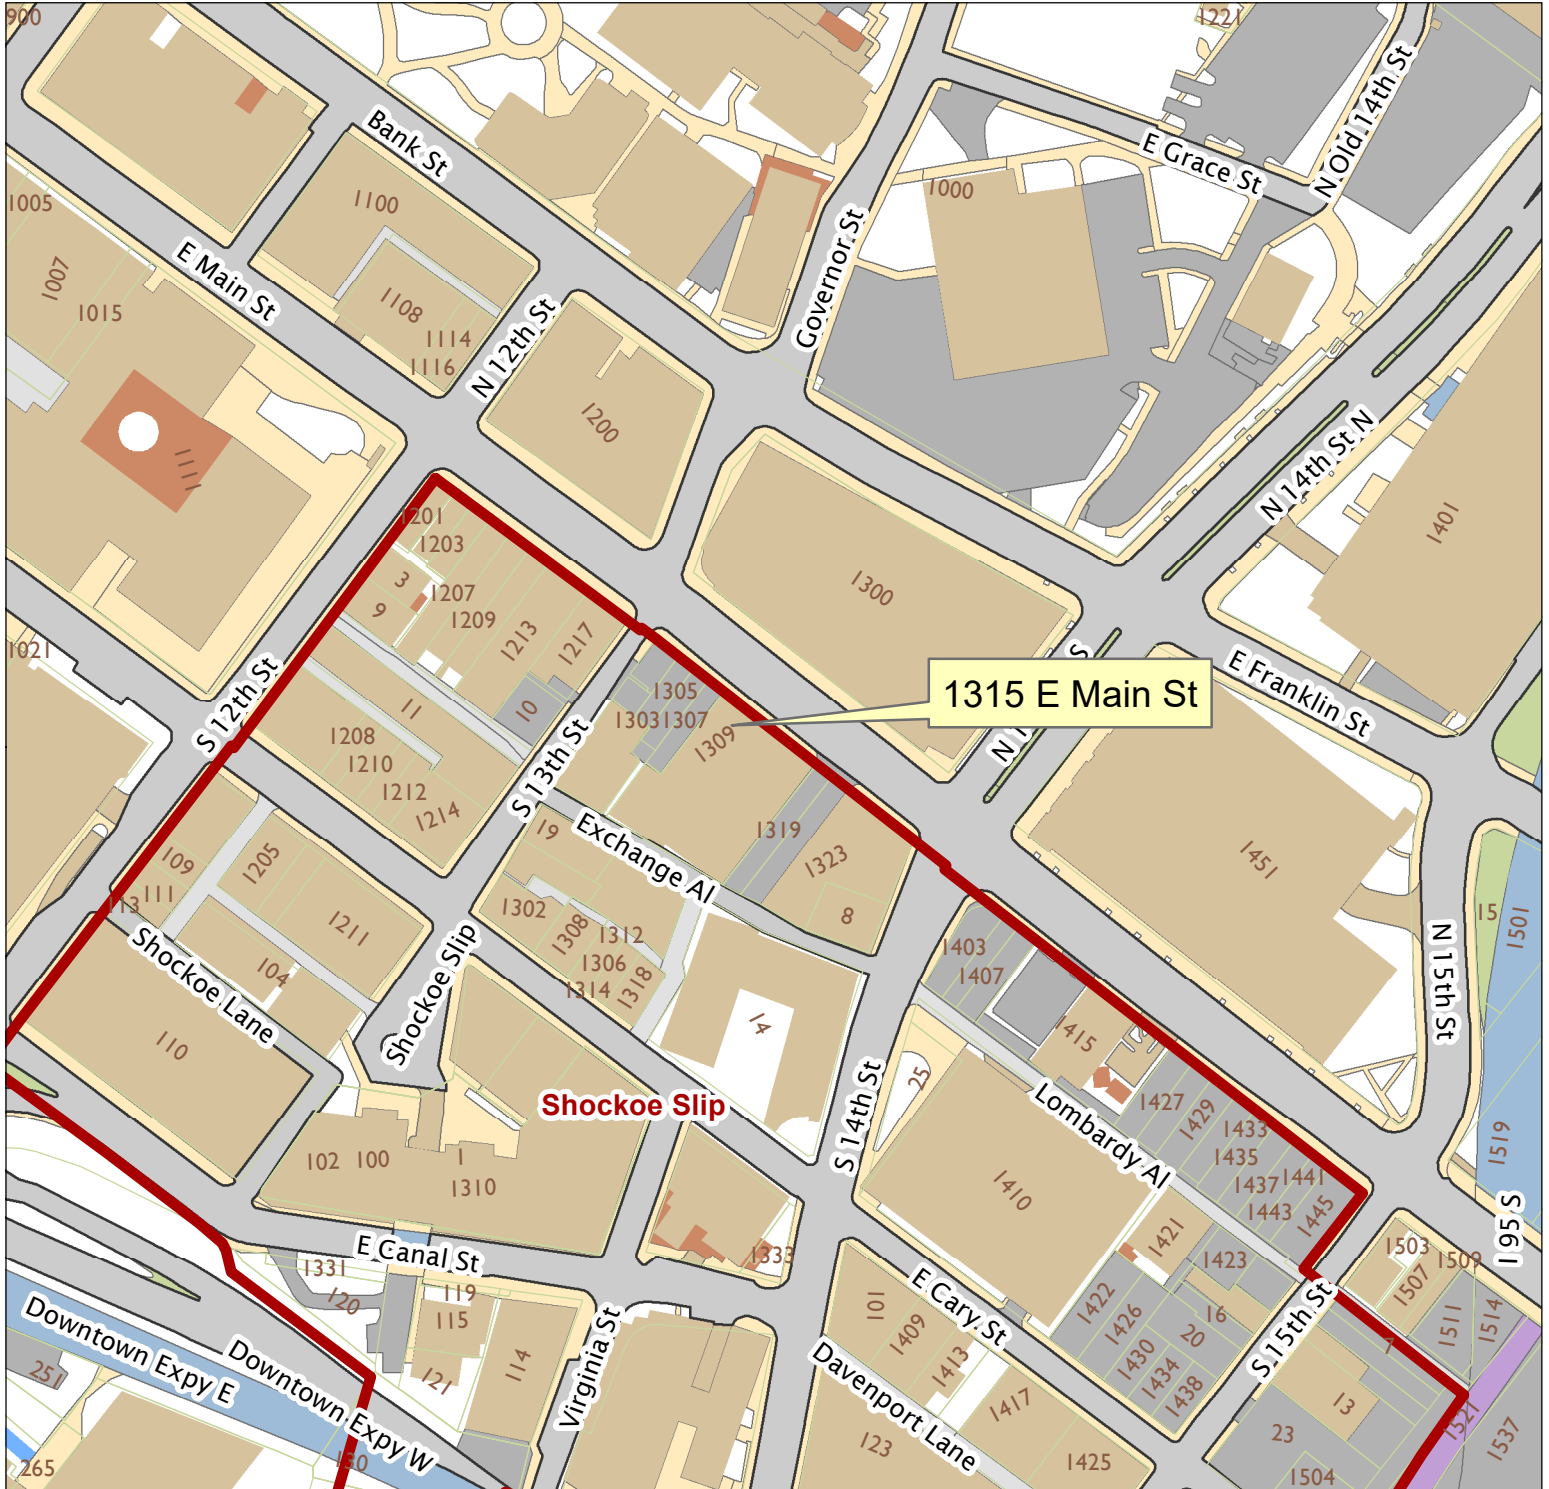

# 1315 East Main Street

City of Richmond, VA

Geographic Information Systems

1 inch = 200 feet

Map printed by jonescl2 on 2019.03.07.

Document Path: G:\PDR\Planning & Preservation\CAR\Meetings\00 Current Meeting\Base Maps\Tools\Base Map.mxd

**Disclaimer:**

The City of Richmond assumes no liability either for any errors, omissions, or inaccuracies in the information provided regardless of the cause of such or for any decision made, action taken, or action not taken by the user in reliance upon any maps or information provided herein.

Location Reference