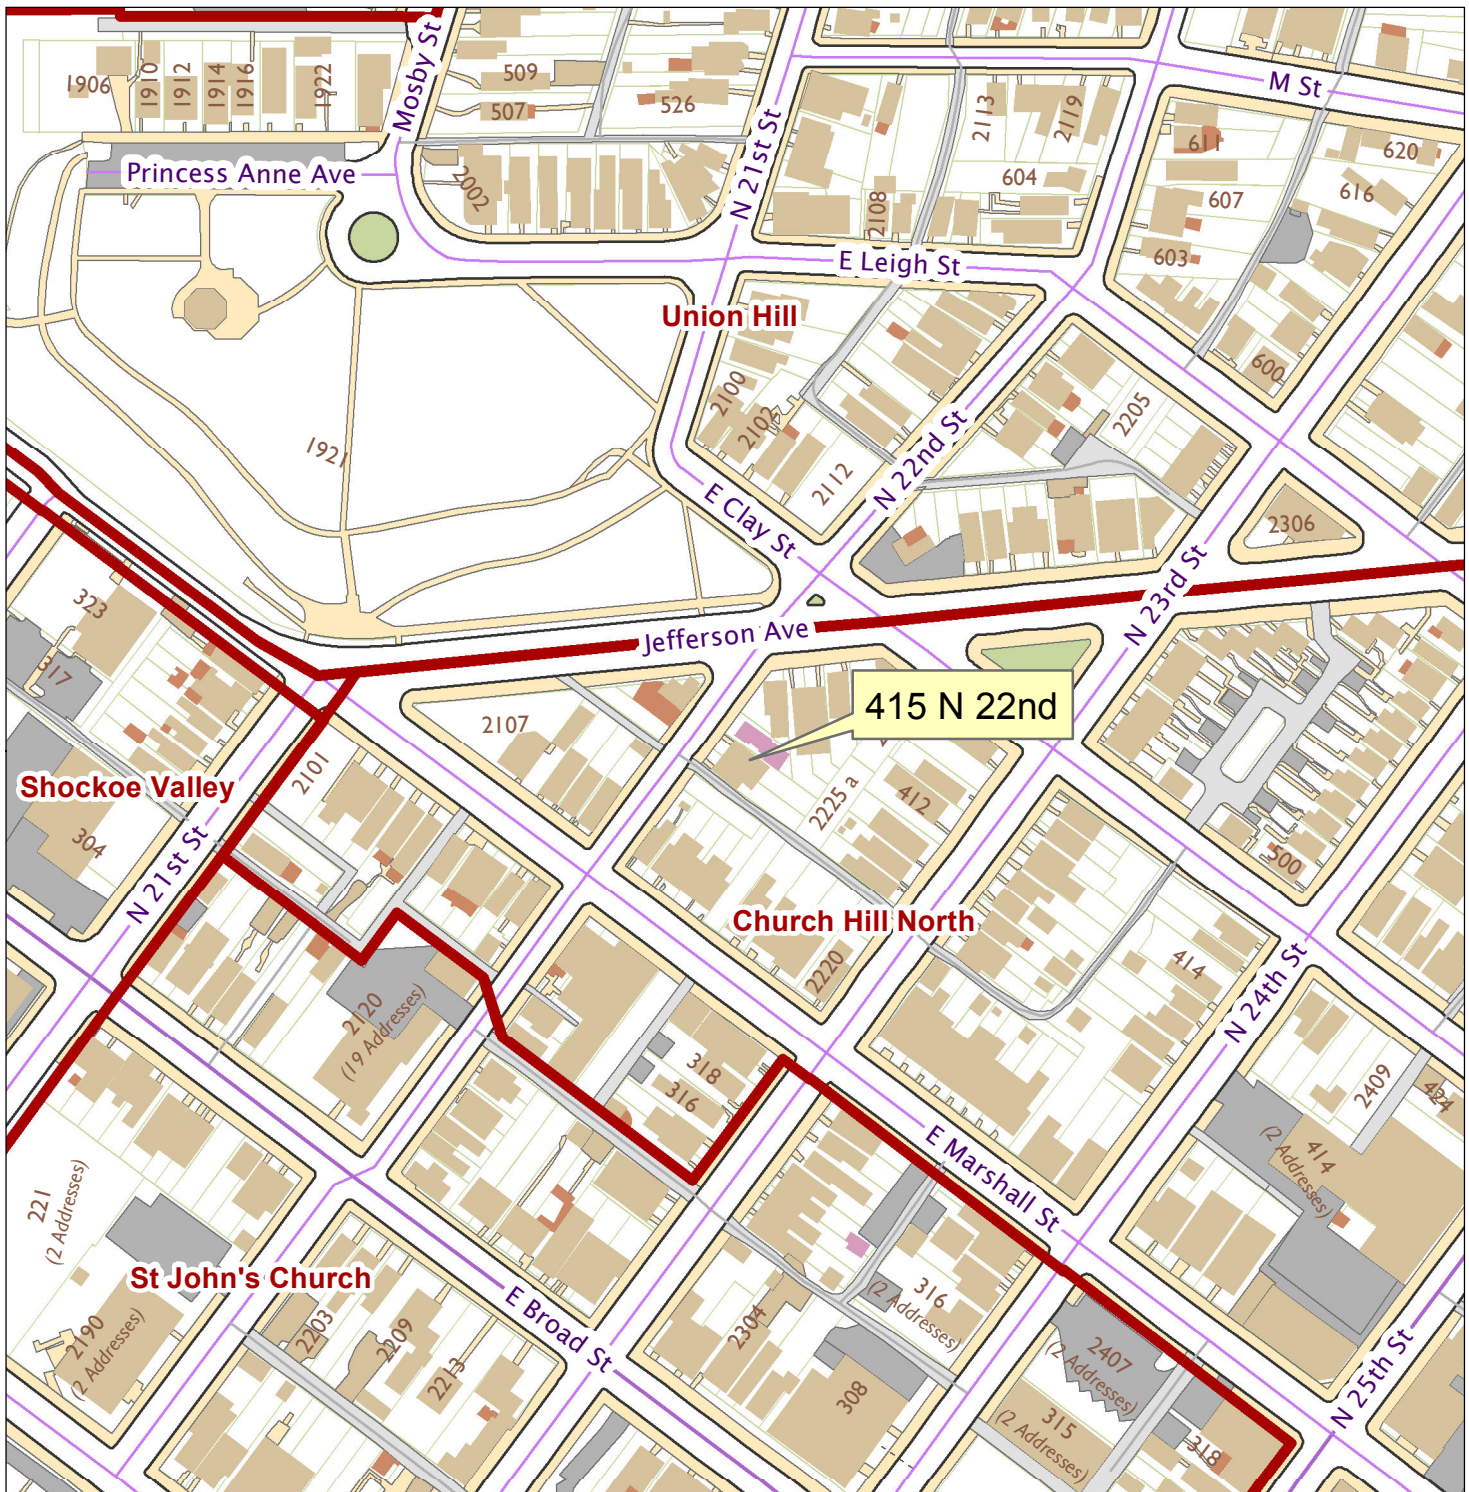

415 N 22nd St

City of Richmond, VA
Geographic Information Systems

Map printed by palmquwd on 2014.08.14.
Document Path: G:\PDR\Planning & Preservation\CAR\Applications\Base Maps\Base Map.mxd

Disclaimer:
The City of Richmond assumes no liability either for any errors, omissions, or inaccuracies in the information provided regardless of the cause of such or for any decision made, action taken, or action not taken by the user in reliance upon any maps or information provided herein.