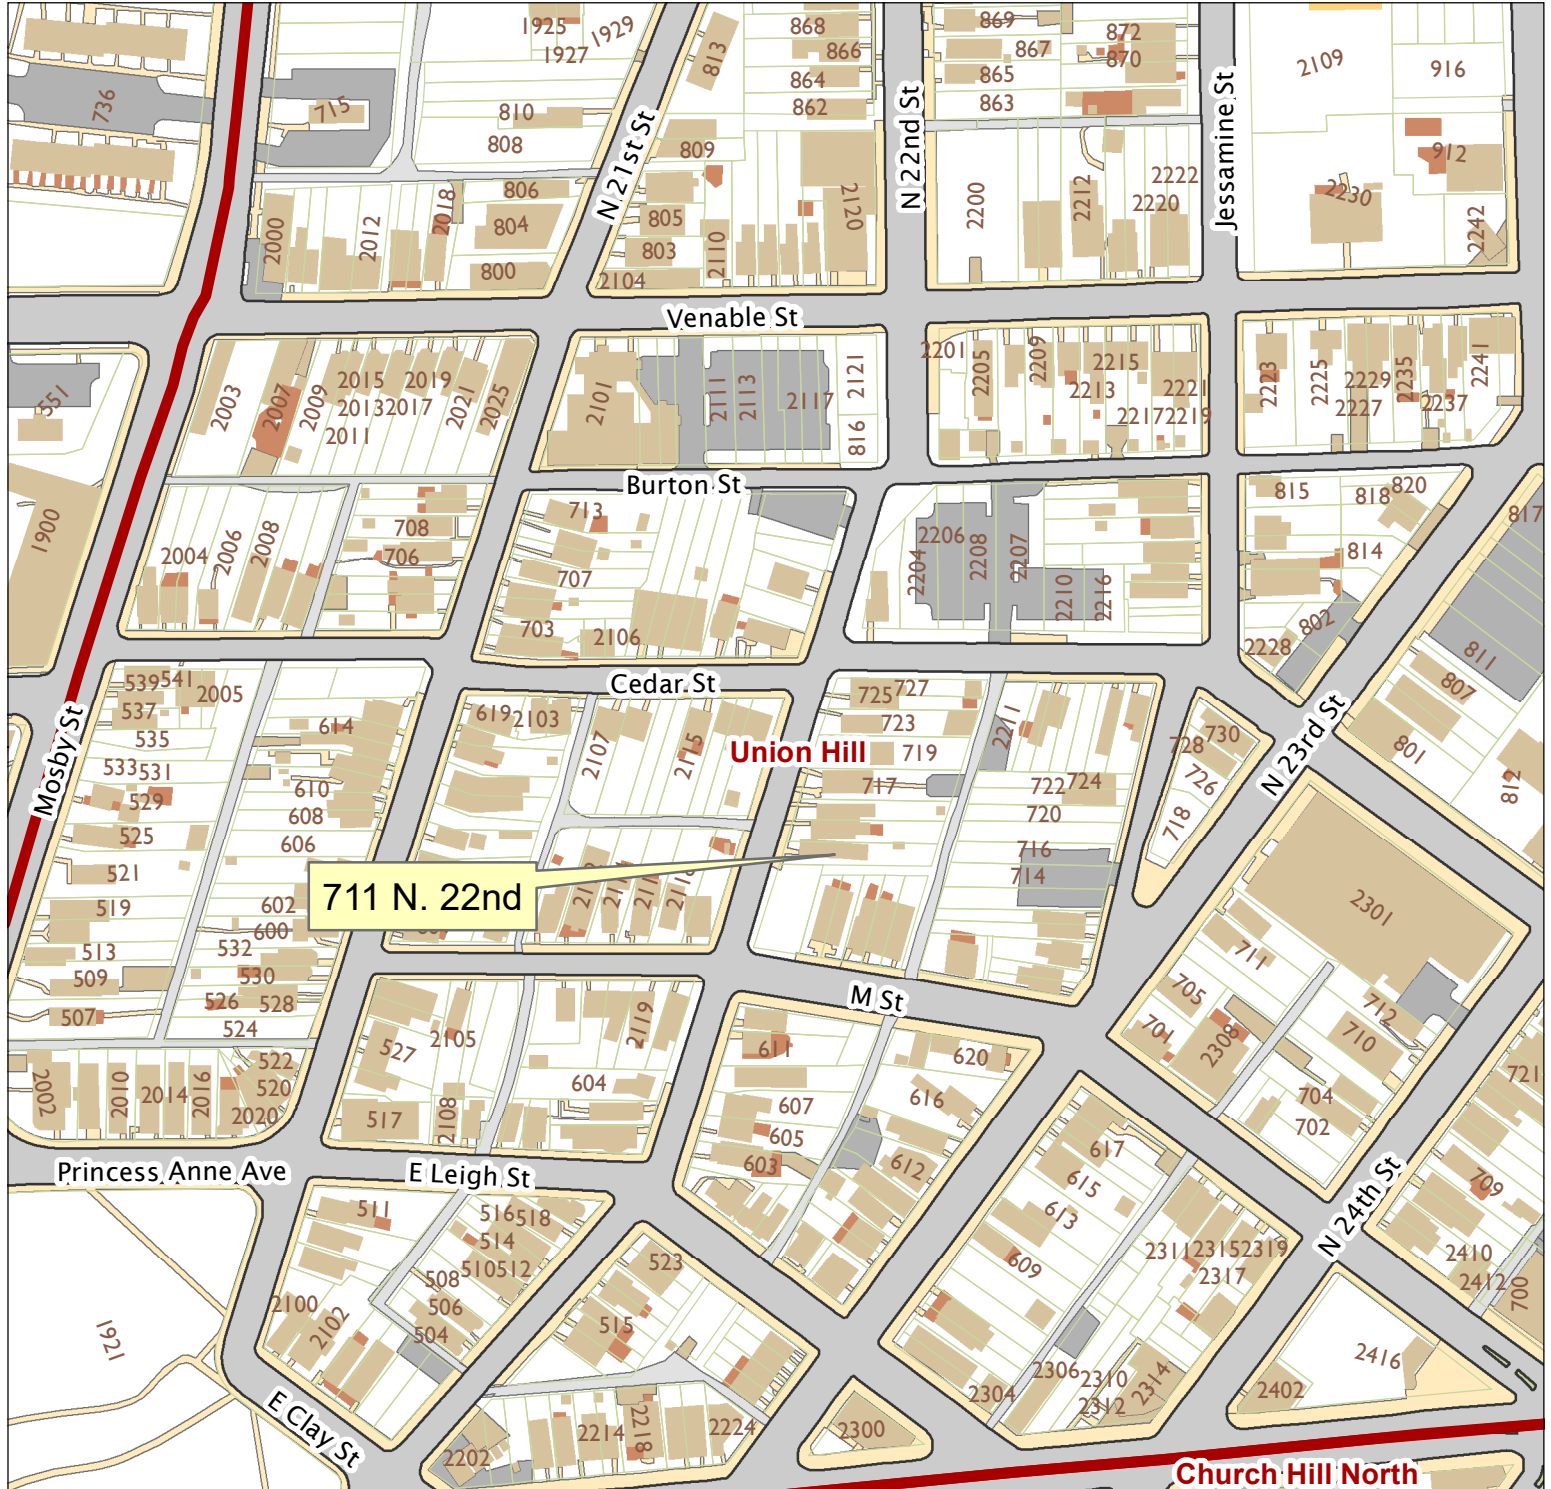

711 N. 22nd Street

City of Richmond, VA

Geographic Information Systems

711 N. 22nd

Union Hill

Church Hill North

1 inch = 200 feet

Map printed by jonescl2 on 2019.03.07.

Document Path: G:\PDR\Planning & Preservation\CAR\Meetings\00 Current Meeting\Base Maps\Tools\Base Map.mxd

Disclaimer:
The City of Richmond assumes no liability either for any errors, omissions, or inaccuracies in the information provided regardless of the cause of such or for any decision made, action taken, or action not taken by the user in reliance upon any maps or information provided herein.

Location Reference