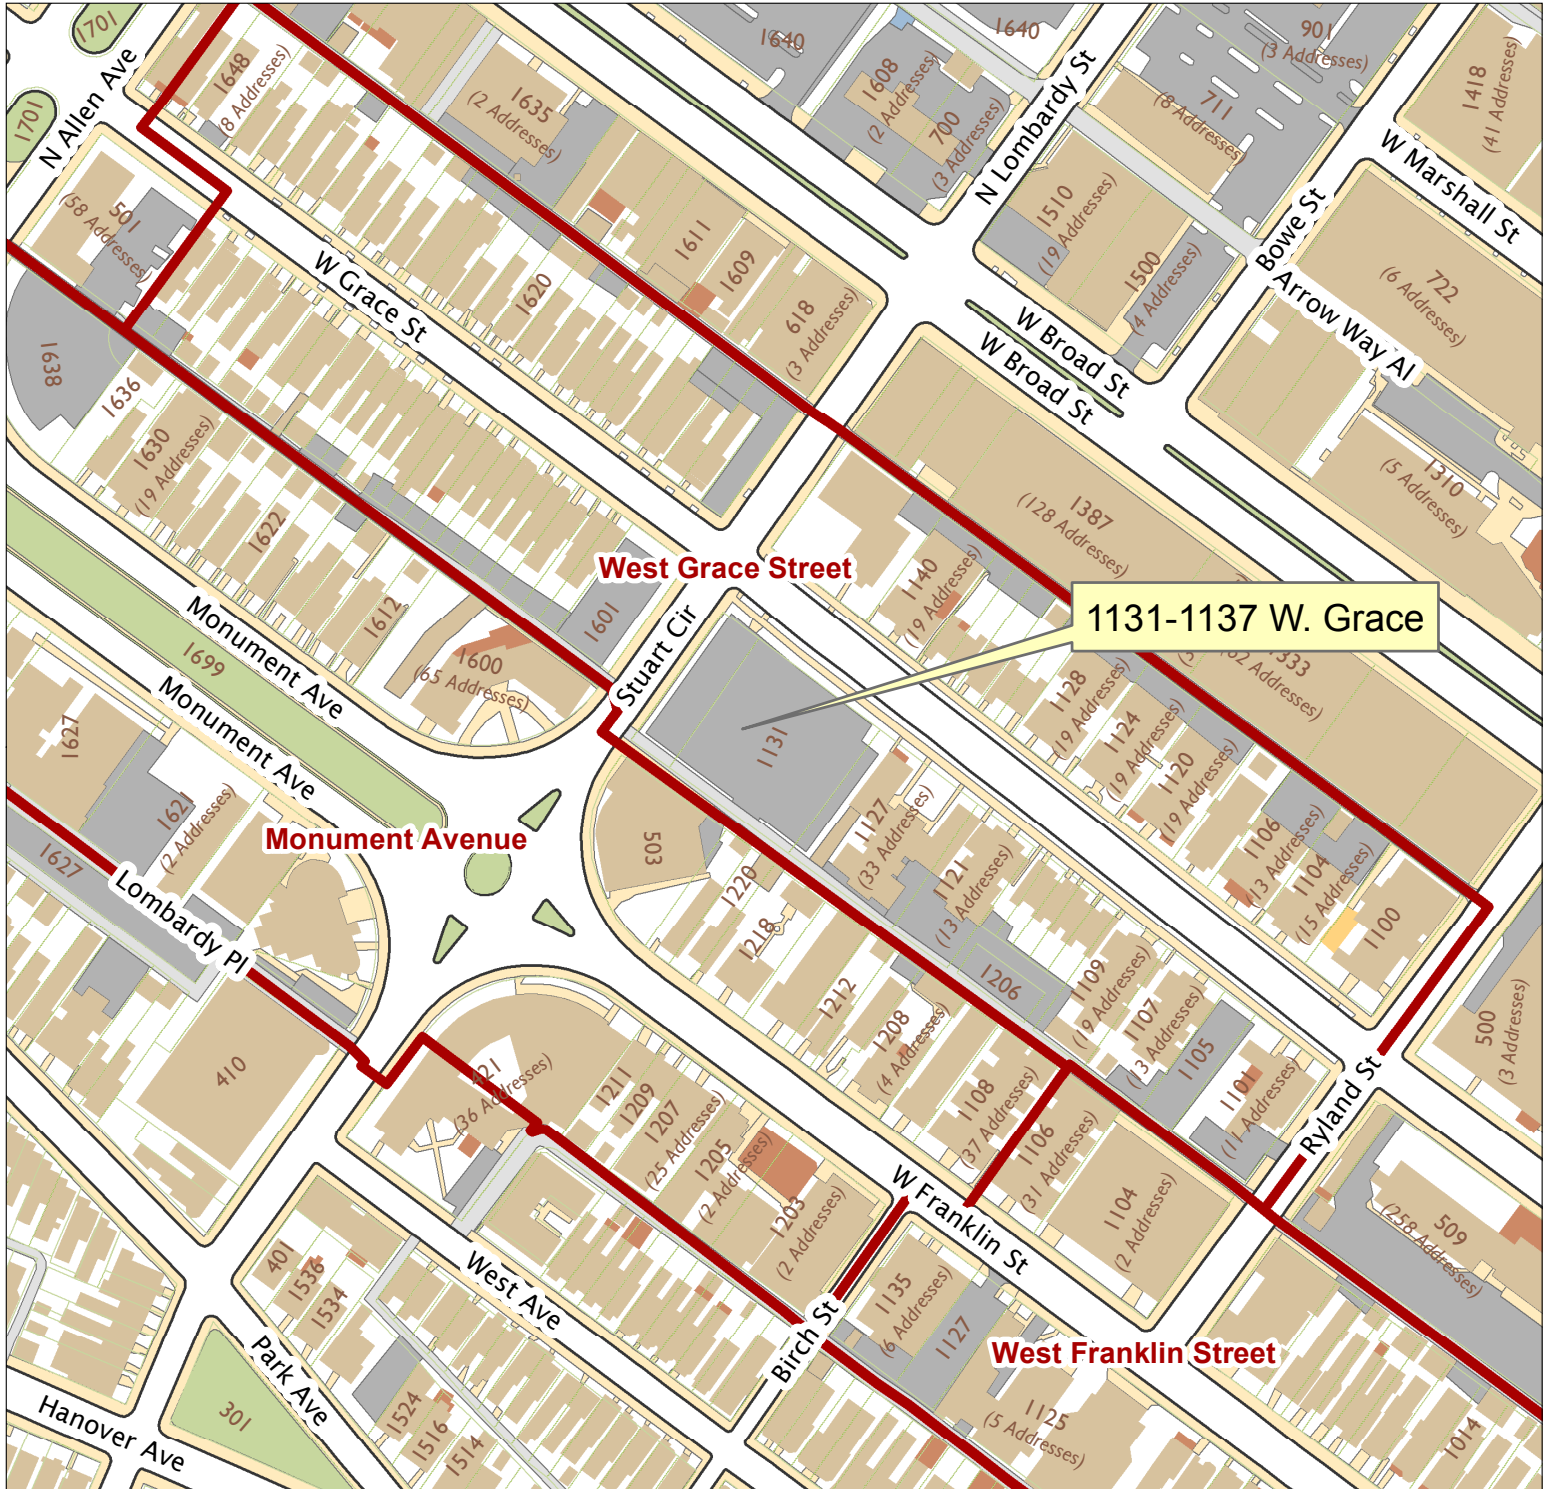

1131-1137 W. Grace Street

City of Richmond, VA

Geographic Information Systems

1 inch = 200 feet

Map printed by jeffricr on 2017.11.09.

Document Path: \\Dit-file02-pv\commdev\$\PDR\Planning & Preservation\CAR\Applications\Base Maps\Base Map.mxd

Disclaimer:

The City of Richmond assumes no liability either for any errors, omissions, or inaccuracies in the information provided regardless of the cause of such or for any decision made, action taken, or action not taken by the user in reliance upon any maps or information provided herein.

Location Reference