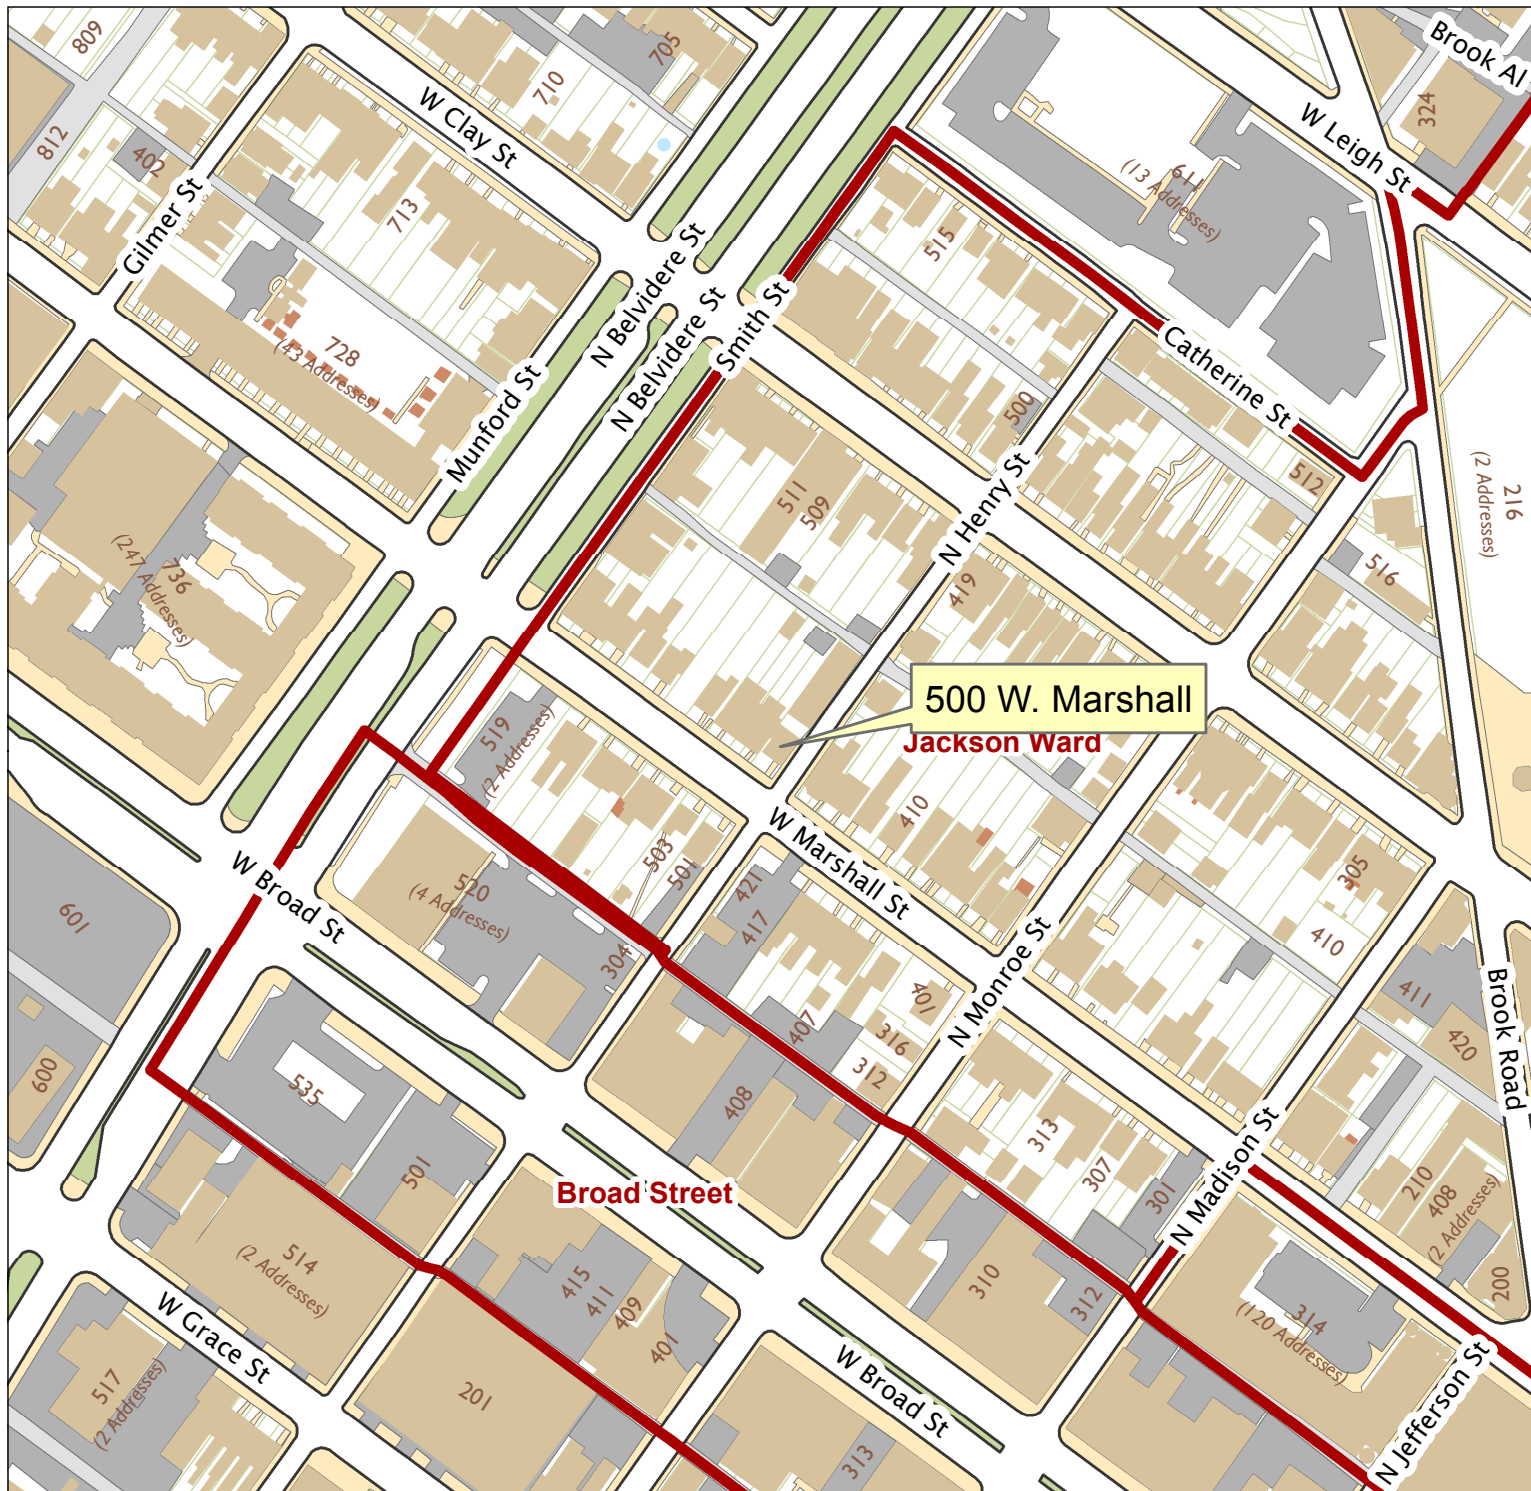

500 W. Marshall Street

City of Richmond, VA

Geographic Information Systems

Map printed by palmquwd on 2016.08.08.

Document Path: G:\PDR\Planning & Preservation\CAR\Applications\Base Maps\Base Map.mxd

Disclaimer:
The City of Richmond assumes no liability either for any errors, omissions, or inaccuracies in the information provided regardless of the cause of such or for any decision made, action taken, or action not taken by the user in reliance upon any maps or information provided herein.