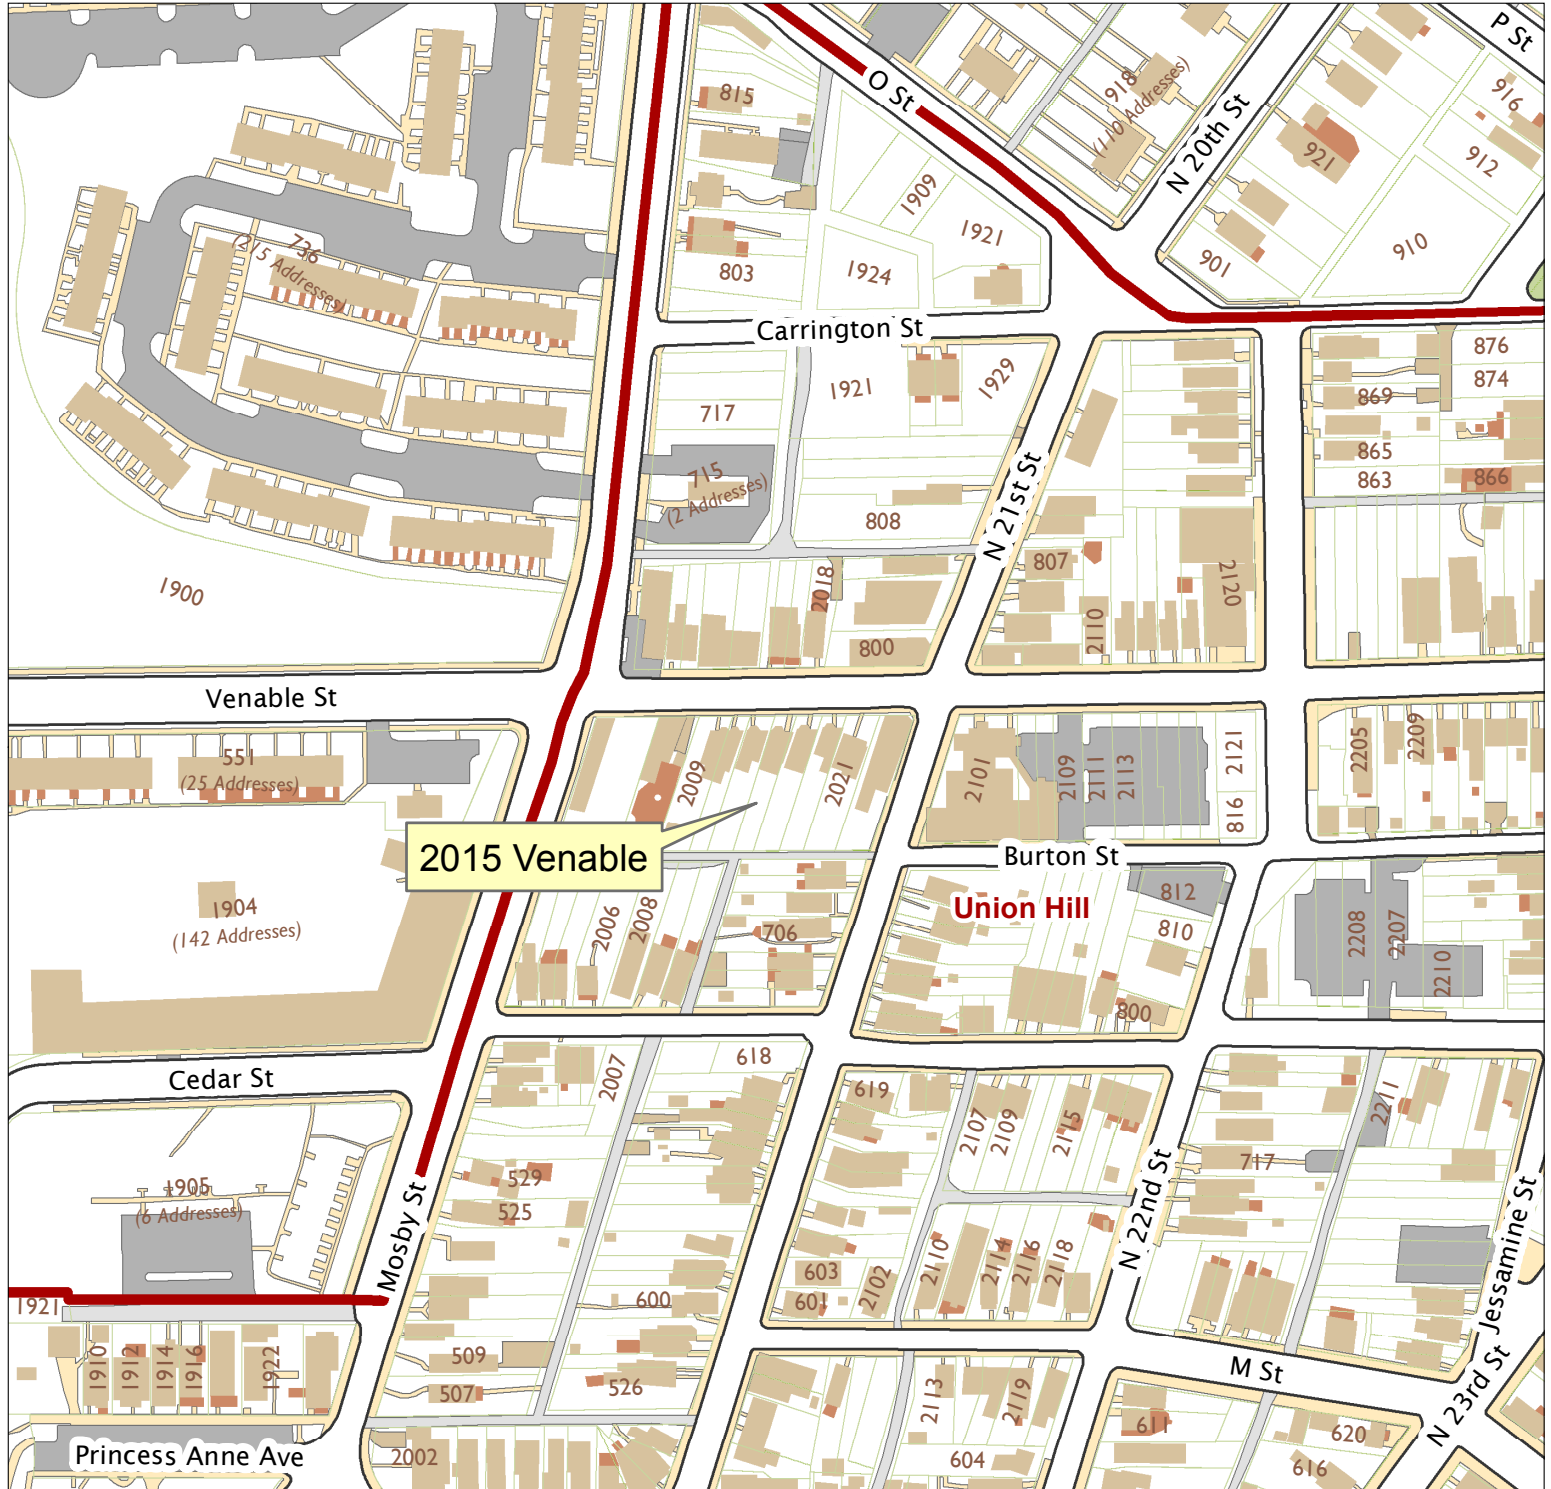

# 2015 Venable Street

City of Richmond, VA

Geographic Information Systems

2015 Venable

Union Hill

Map printed by jeffricr on 2017.06.05.

Document Path: \\D:\file02-pv\commdev\\$\PDR\Planning & Preservation\CAR\Applications\Base Maps\Base Map.mxd

Disclaimer:  
The City of Richmond assumes no liability either for any errors, omissions, or inaccuracies in the information provided regardless of the cause of such or for any decision made, action taken, or action not taken by the user in reliance upon any maps or information provided herein.