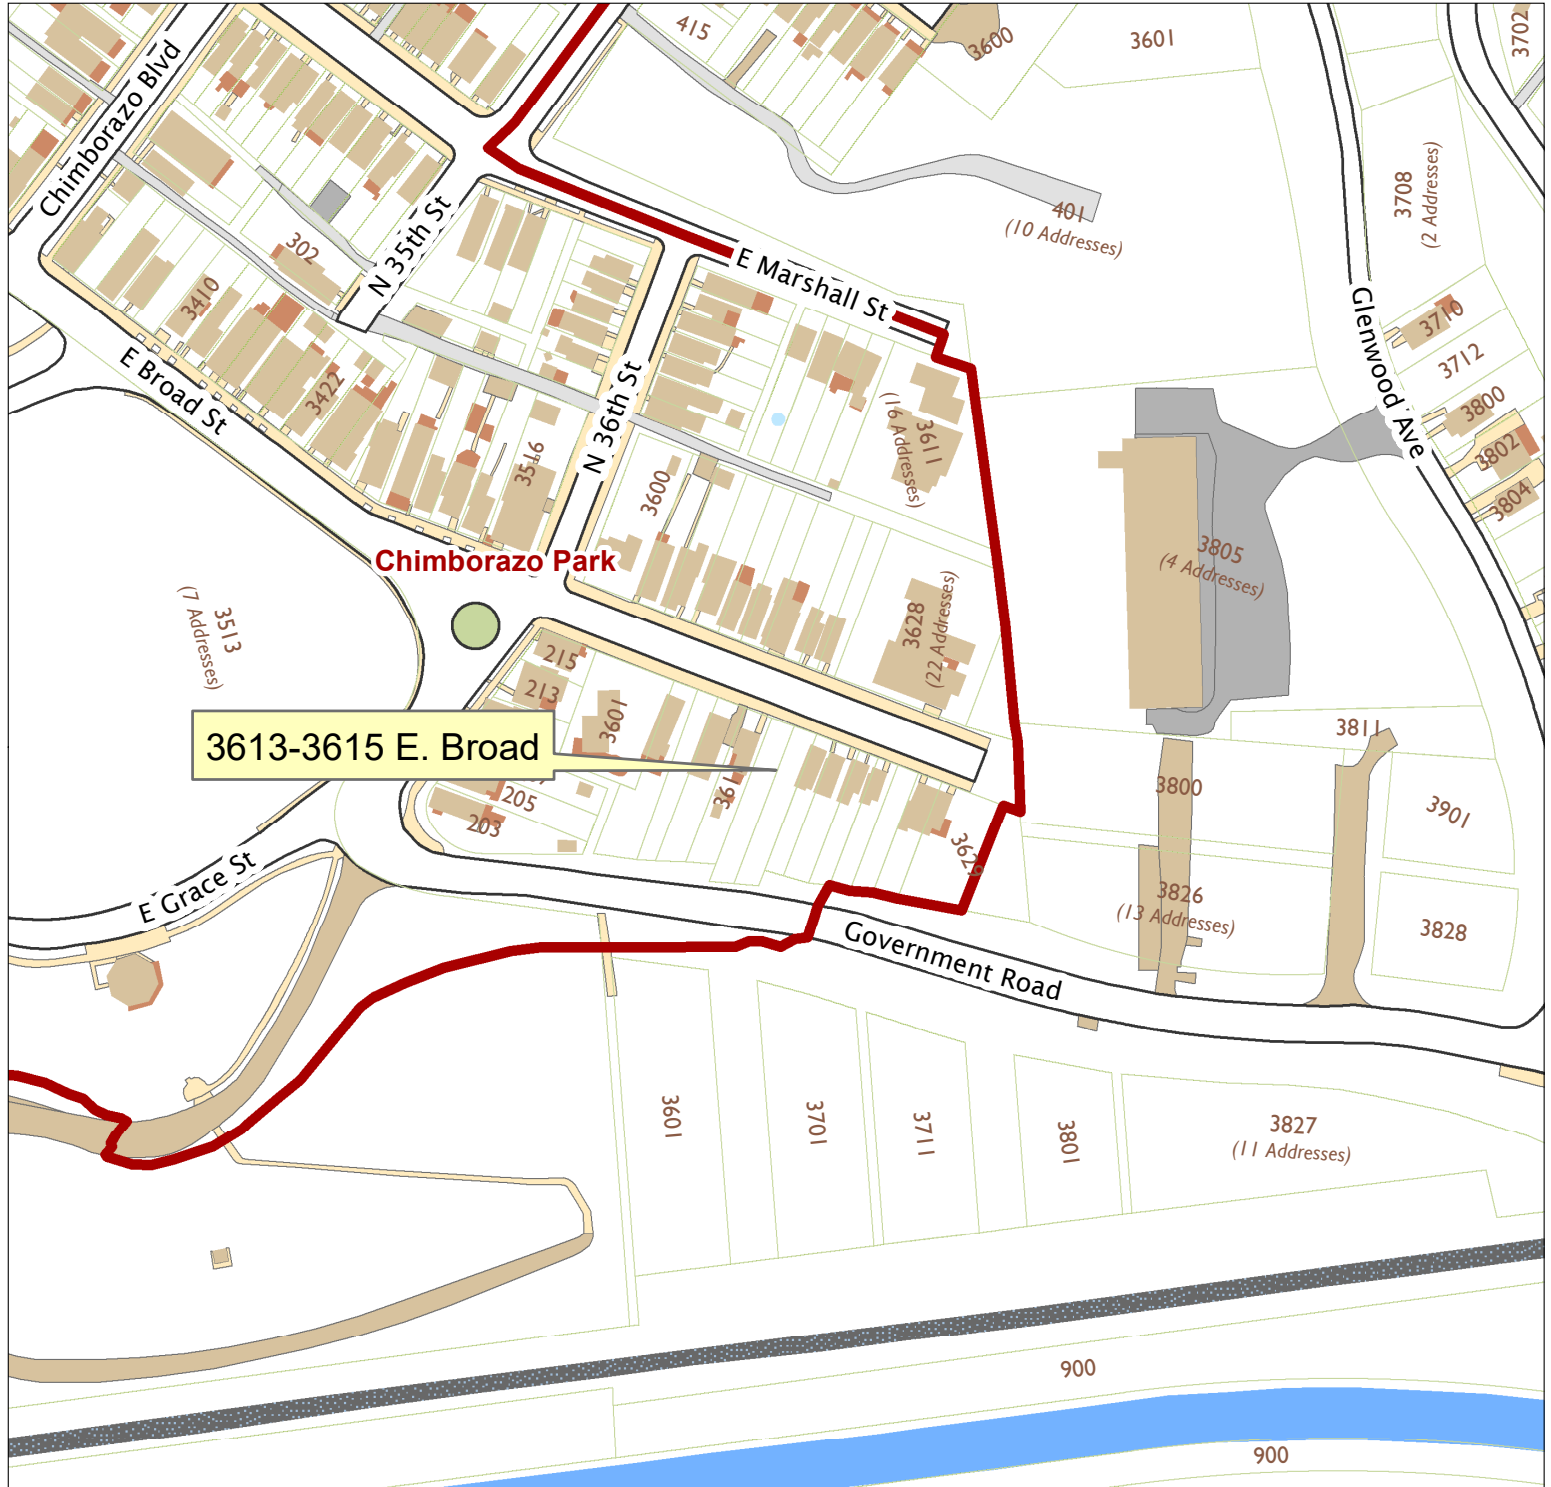

3613-3615 E. Broad Street

City of Richmond, VA

Geographic Information Systems

1 inch = 200 feet

Map printed by jeffricr on 2018.05.09.

Document Path: \\Dit-file02-pv\commdev\$\PDR\Planning & Preservation\CAR\Applications\Base Maps\Base Map.mxd

Disclaimer:

The City of Richmond assumes no liability either for any errors, omissions, or inaccuracies in the information provided regardless of the cause of such or for any decision made, action taken, or action not taken by the user in reliance upon any maps or information provided herein.

Location Reference