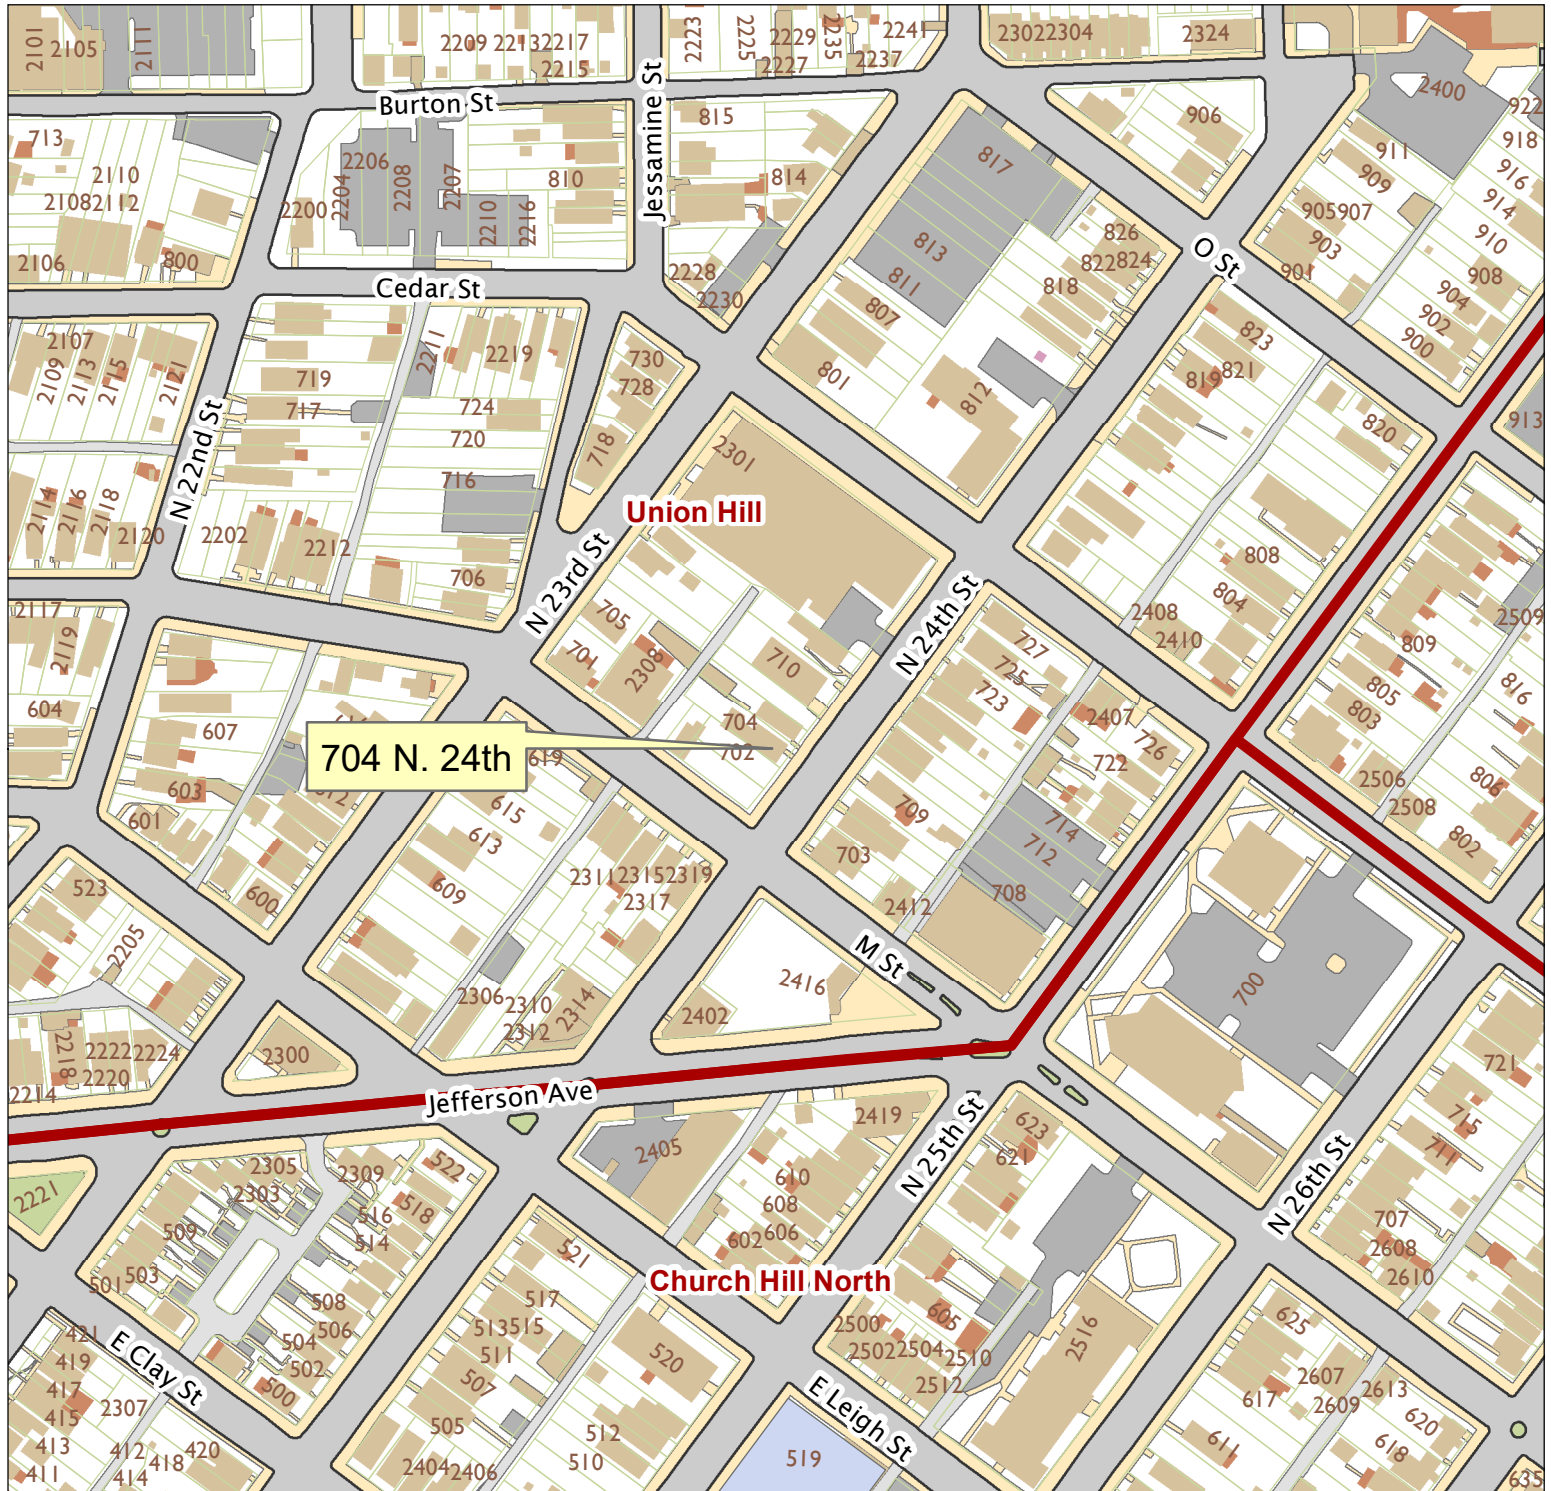

# 704 North 24th Street

City of Richmond, VA

Geographic Information Systems

704 N. 24th

1 inch = 200 feet

Map printed by jonescl2 on 2019.03.07.

Document Path: G:\PDR\Planning & Preservation\CAR\Meetings\00 Current Meeting\Base Maps\Tools\Base Map.mxd

Disclaimer:  
The City of Richmond assumes no liability either for any errors, omissions, or inaccuracies in the information provided regardless of the cause of such or for any decision made, action taken, or action not taken by the user in reliance upon any maps or information provided herein.

Location Reference