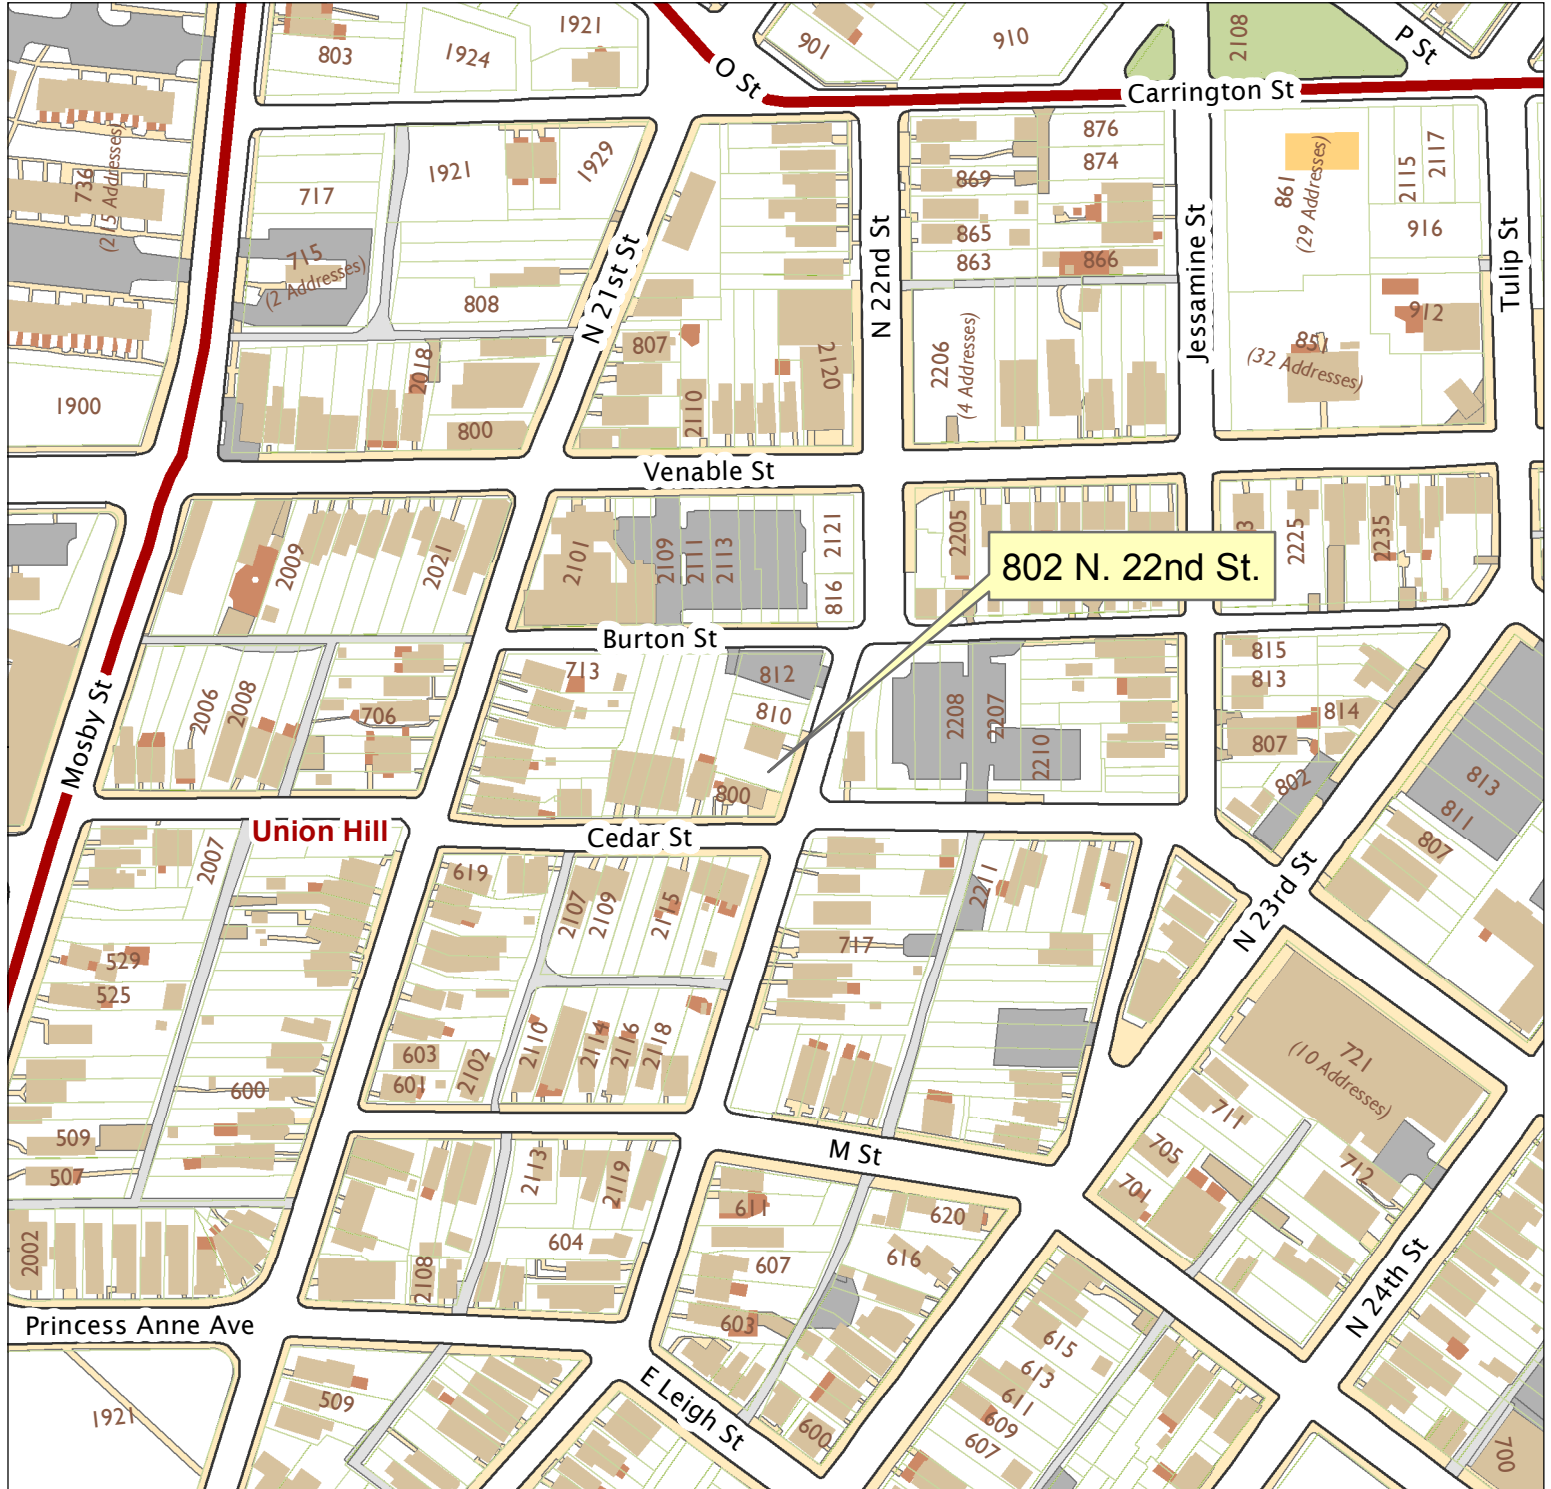

# 802 North 22nd Street

City of Richmond, VA

Geographic Information Systems

1 inch = 200 feet

Map printed by jonescl2 on 2019.02.13.

Document Path: G:\PDR\Planning & Preservation\CAR\Meetings\00 Current Meeting\Base Maps\Tools\Base Map.mxd

**Disclaimer:**

The City of Richmond assumes no liability either for any errors, omissions, or inaccuracies in the information provided regardless of the cause of such or for any decision made, action taken, or action not taken by the user in reliance upon any maps or information provided herein.

**Location Reference**