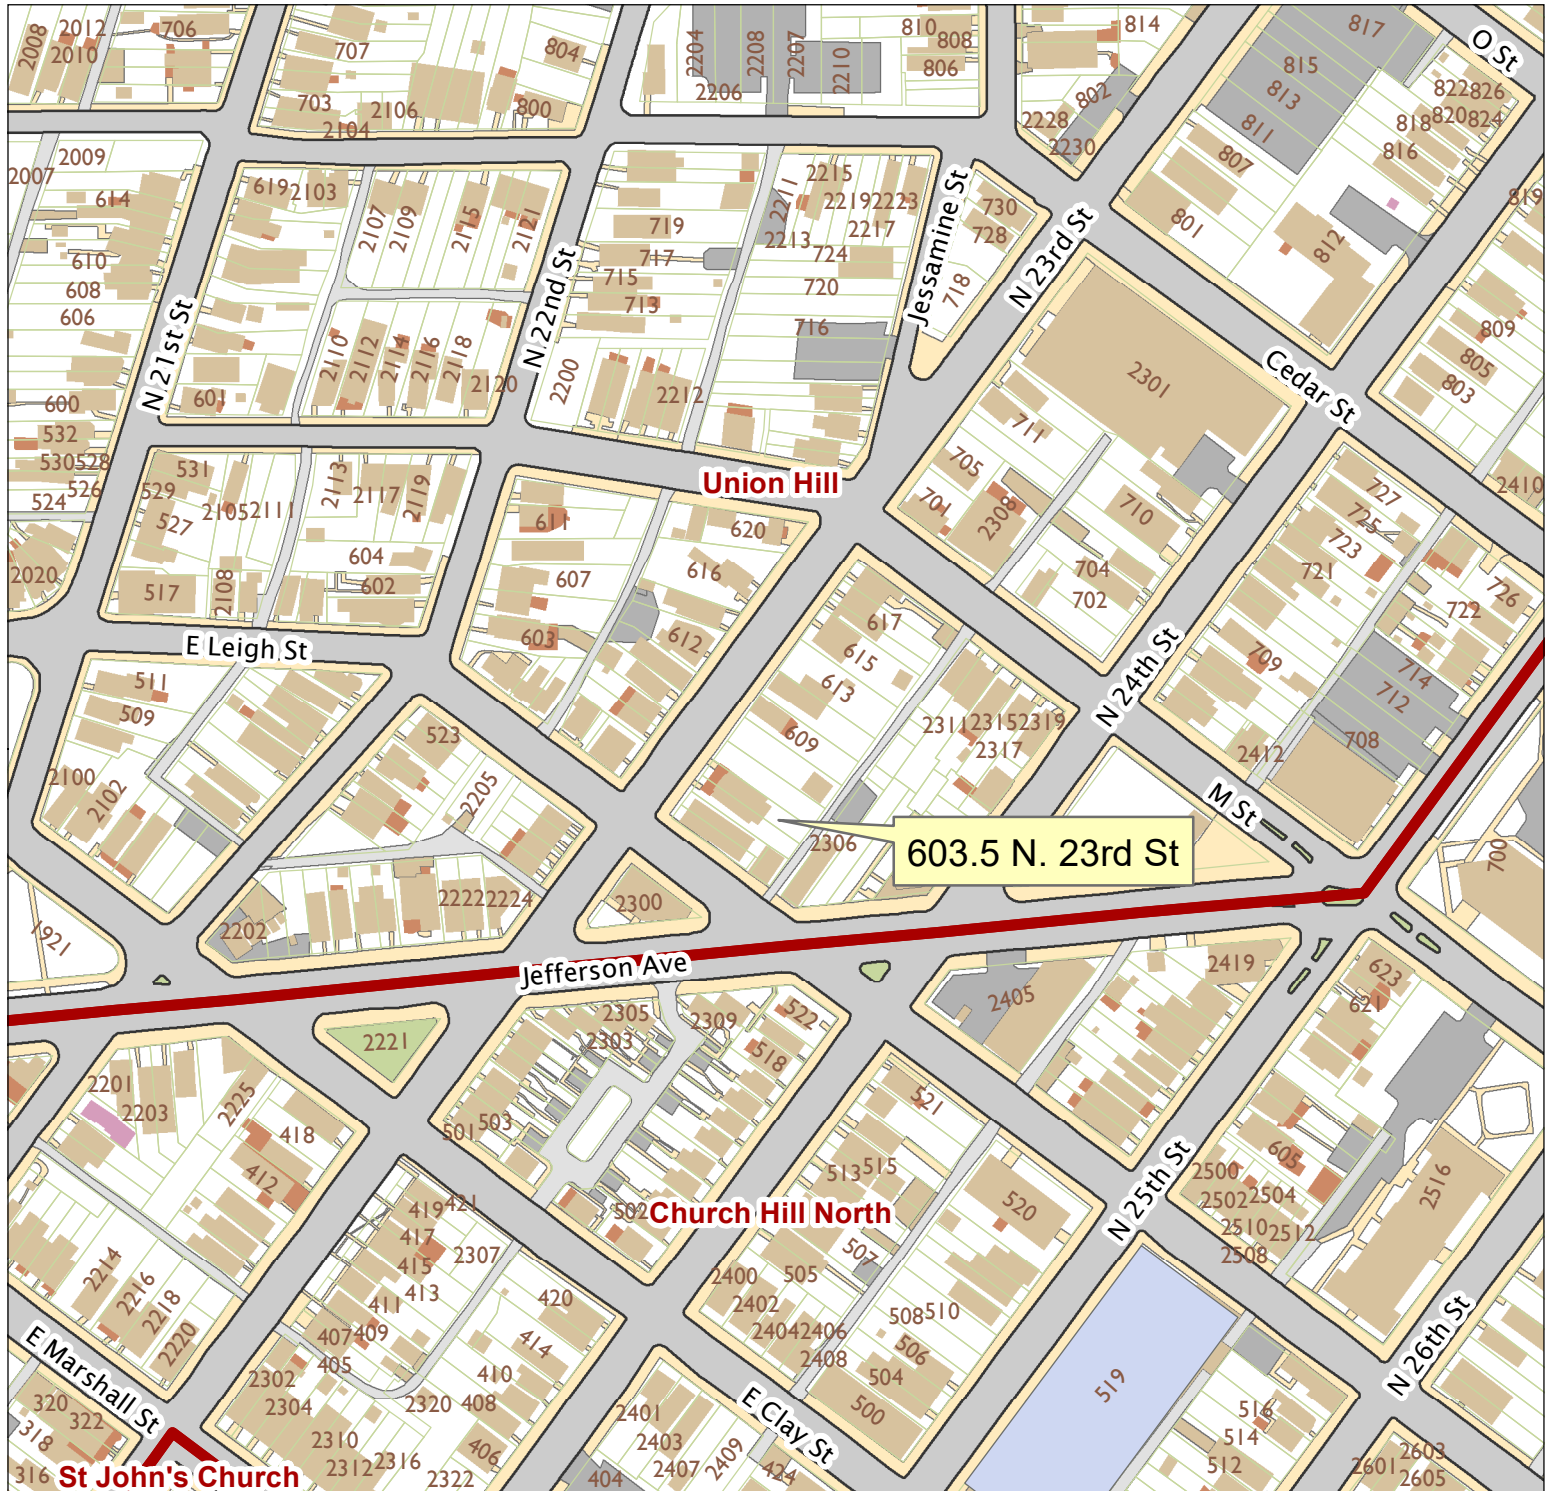

603.5 North 23rd Street

City of Richmond, VA

Geographic Information Systems

1 inch = 200 feet

Map printed by jonescl2 on 2019.03.07.

Document Path: G:\PDR\Planning & Preservation\CAR\Meetings\00 Current Meeting\Base Maps\Tools\Base Map.mxd

Disclaimer:

The City of Richmond assumes no liability either for any errors, omissions, or inaccuracies in the information provided regardless of the cause of such or for any decision made, action taken, or action not taken by the user in reliance upon any maps or information provided herein.

Location Reference