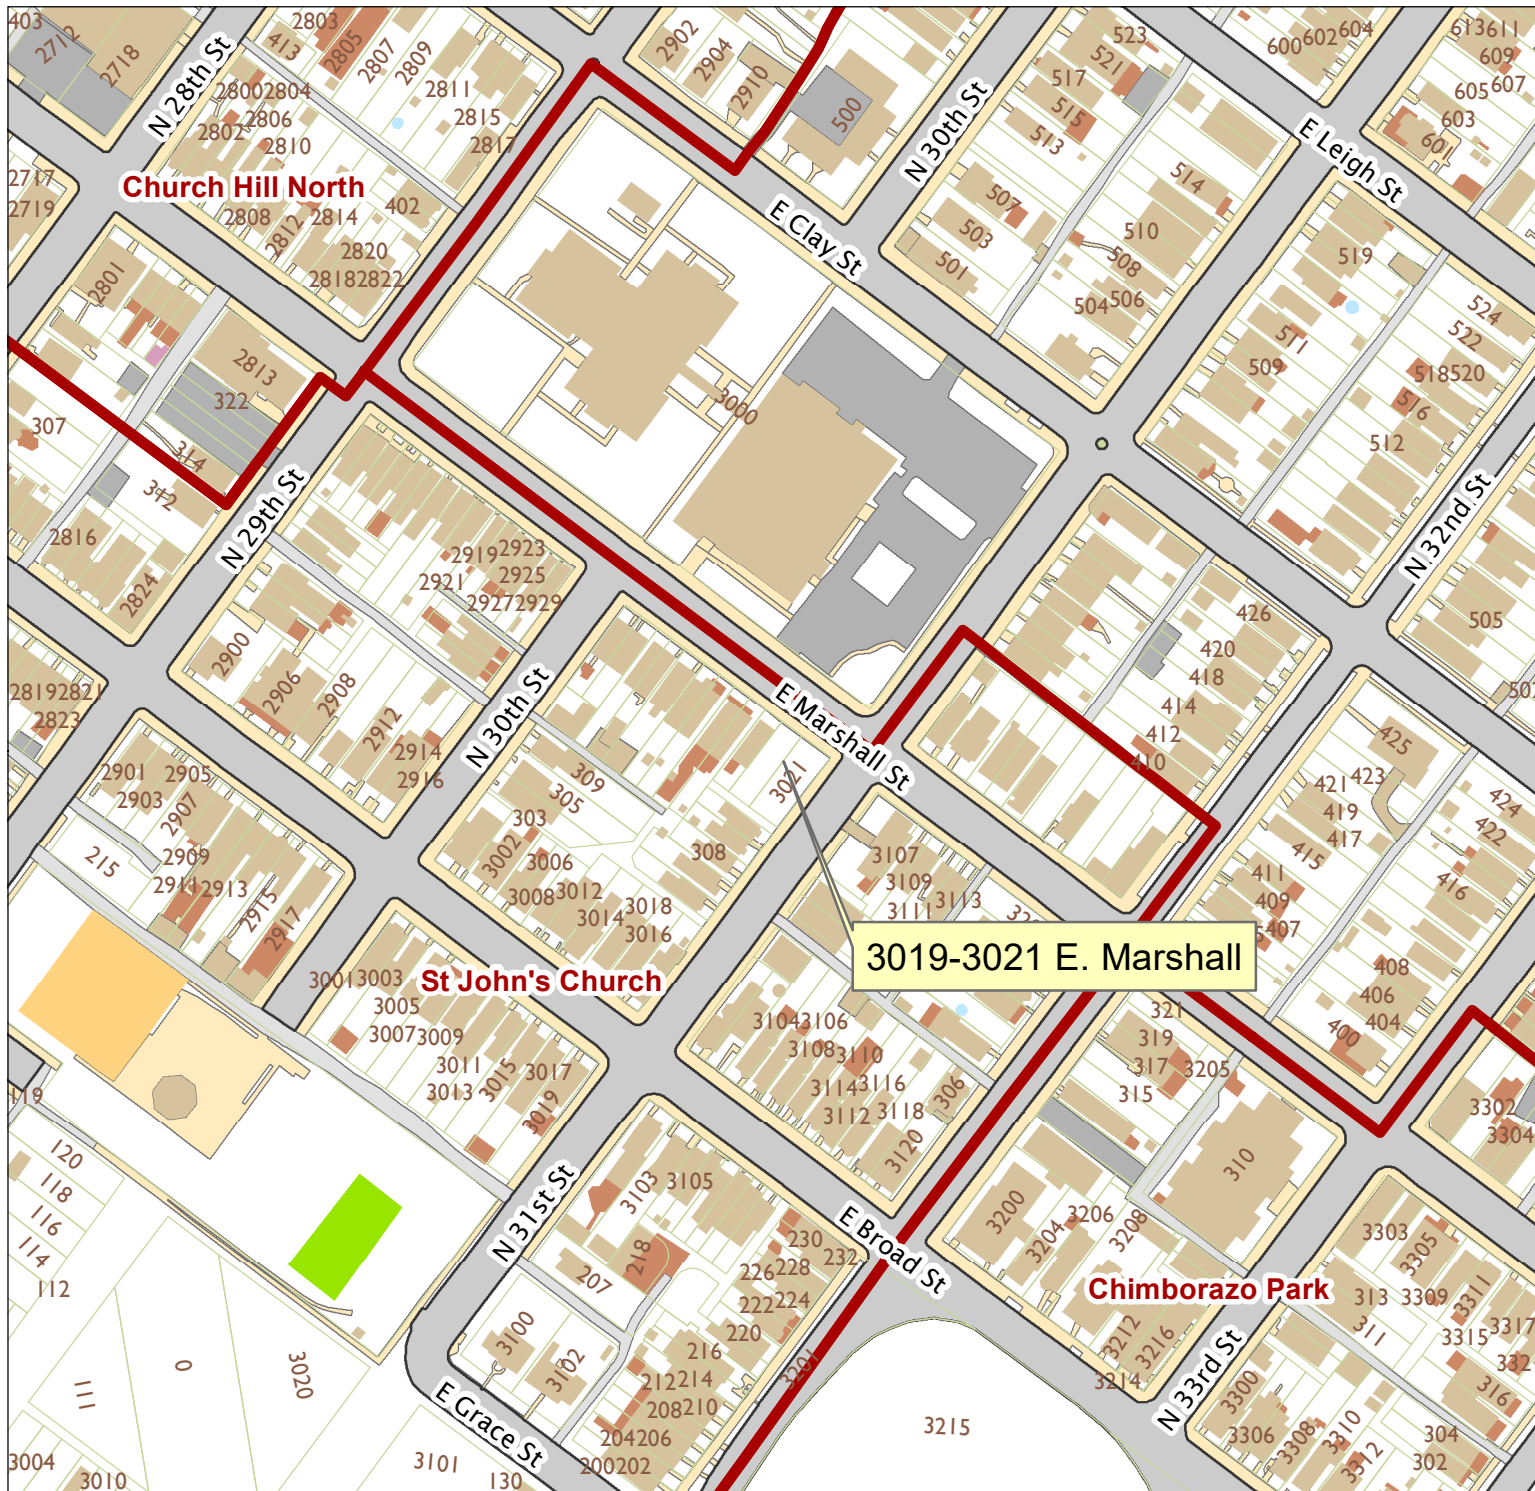

3019-3021 E. Marshall Street

City of Richmond, VA

Geographic Information Systems

Map printed by jonescl2 on 2019.03.07.

Document Path: G:\PDR\Planning & Preservation\CAR\Meetings\00 Current Meeting\Base Maps\Tools\Base Map.mxd

Disclaimer:
The City of Richmond assumes no liability either for any errors, omissions, or inaccuracies in the information provided regardless of the cause of such or for any decision made, action taken, or action not taken by the user in reliance upon any maps or information provided herein.