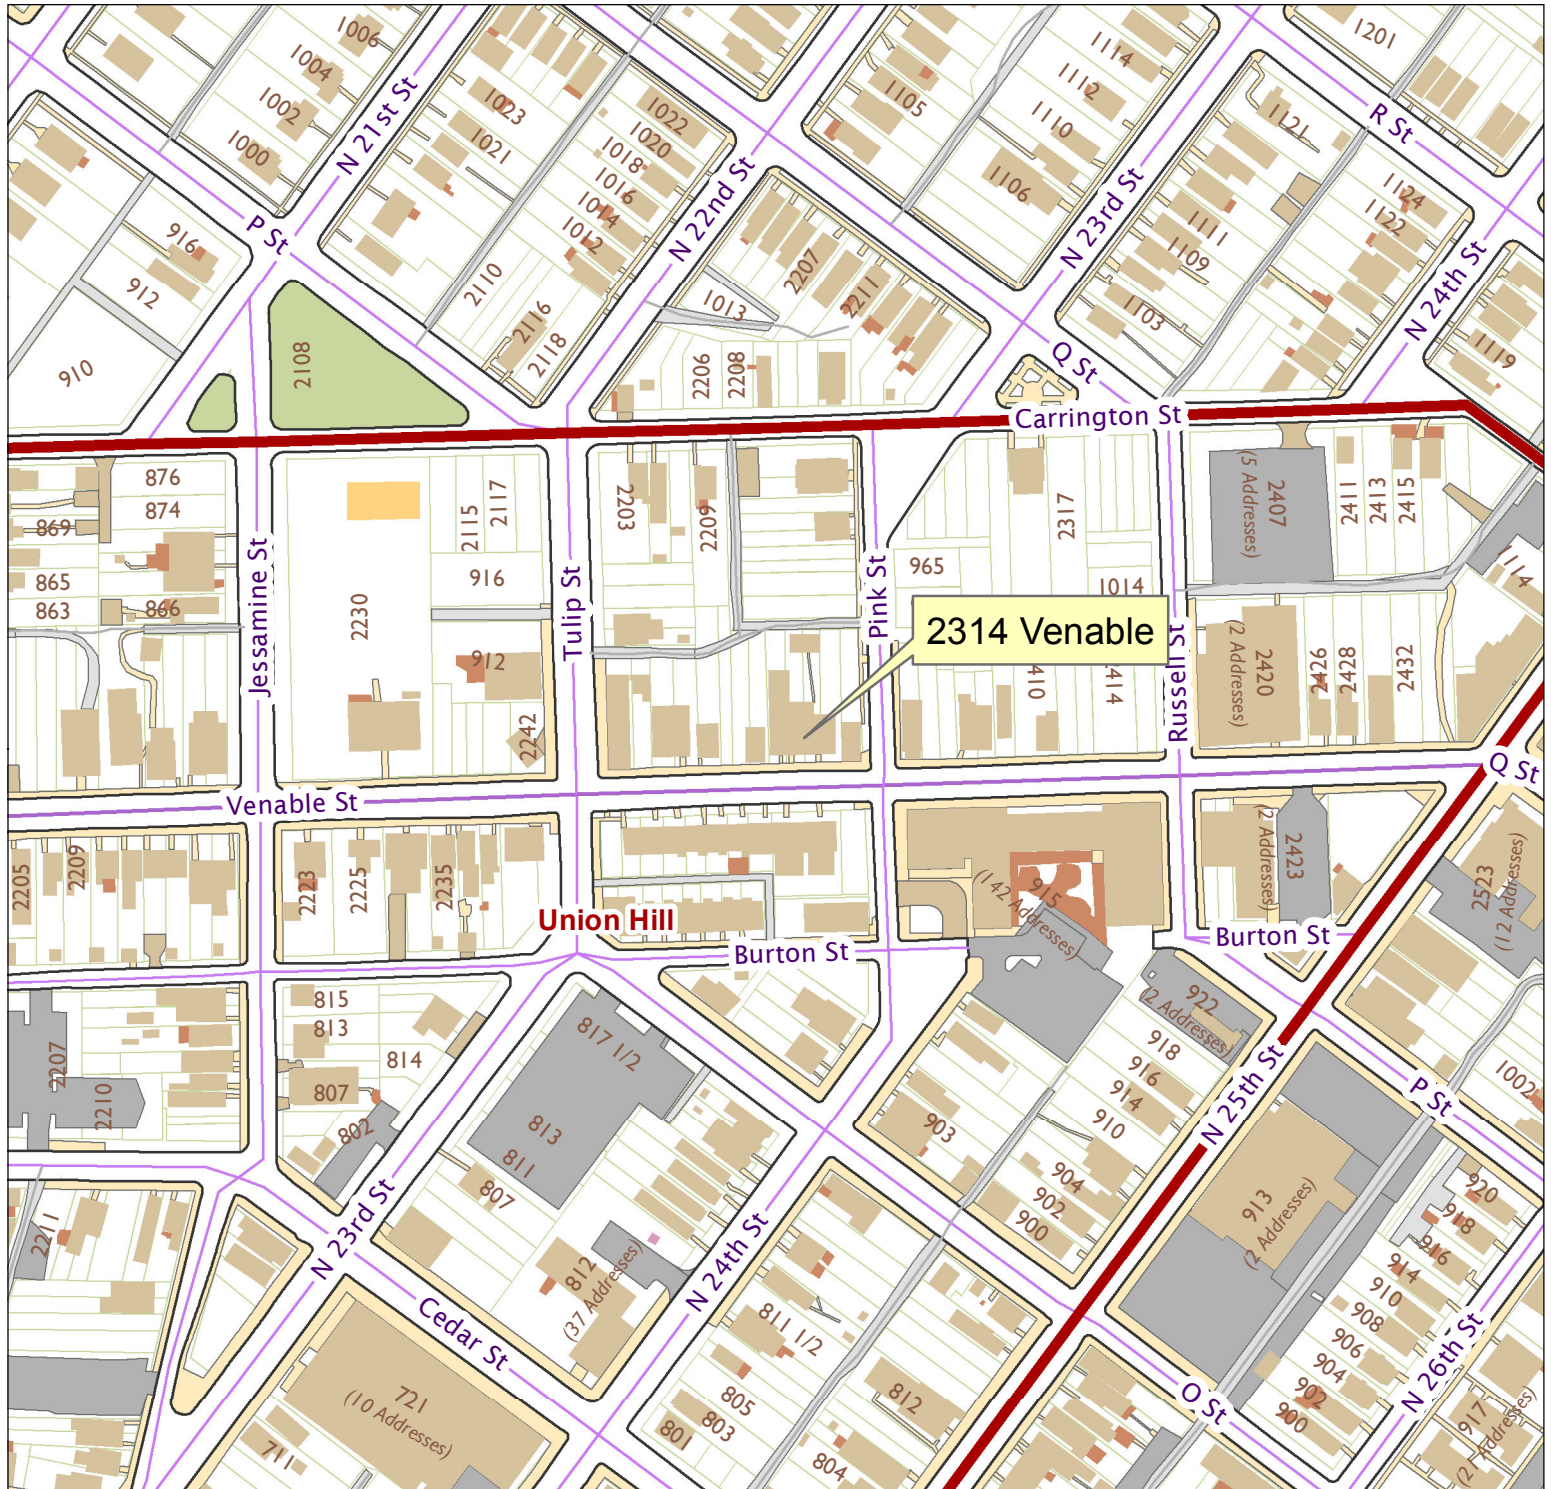

2314 Venable Street

City of Richmond, VA

Geographic Information Systems

1 inch = 200 feet

Map printed by palmquwd on 2014.09.03.

Document Path: G:\PDR\Planning & Preservation\CAR\Applications\Base Maps\Base Map.mxd

Disclaimer:

The City of Richmond assumes no liability either for any errors, omissions, or inaccuracies in the information provided regardless of the cause of such or for any decision made, action taken, or action not taken by the user in reliance upon any maps or information provided herein.

Location Reference