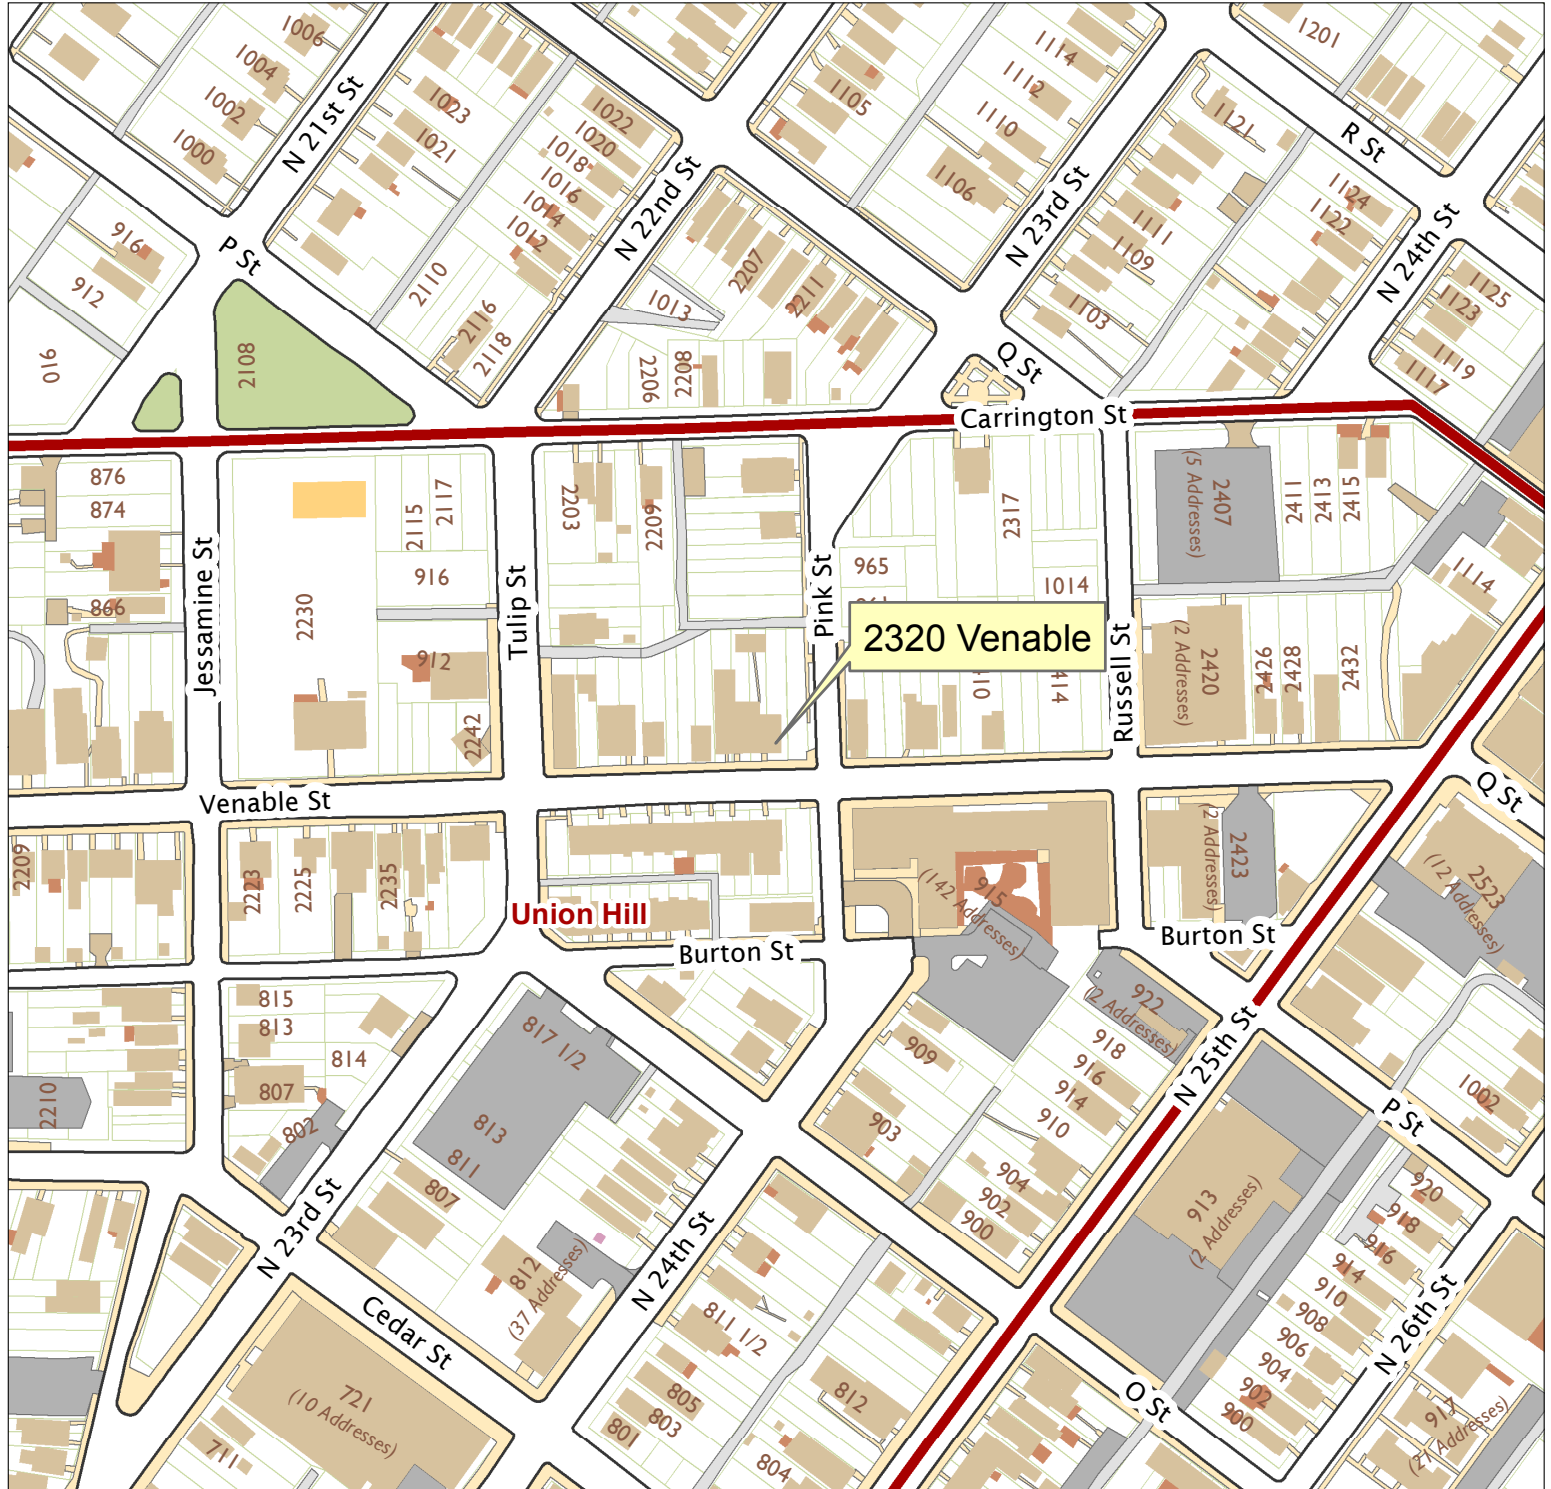

2320 Venable Street

City of Richmond, VA

Geographic Information Systems

1 inch = 200 feet

Map printed by palmquwd on 2016.05.10.

Document Path: G:\PDR\Planning & Preservation\CAR\Applications\Base Maps\Base Map.mxd

Disclaimer:

The City of Richmond assumes no liability either for any errors, omissions, or inaccuracies in the information provided regardless of the cause of such or for any decision made, action taken, or action not taken by the user in reliance upon any maps or information provided herein.

Location Reference