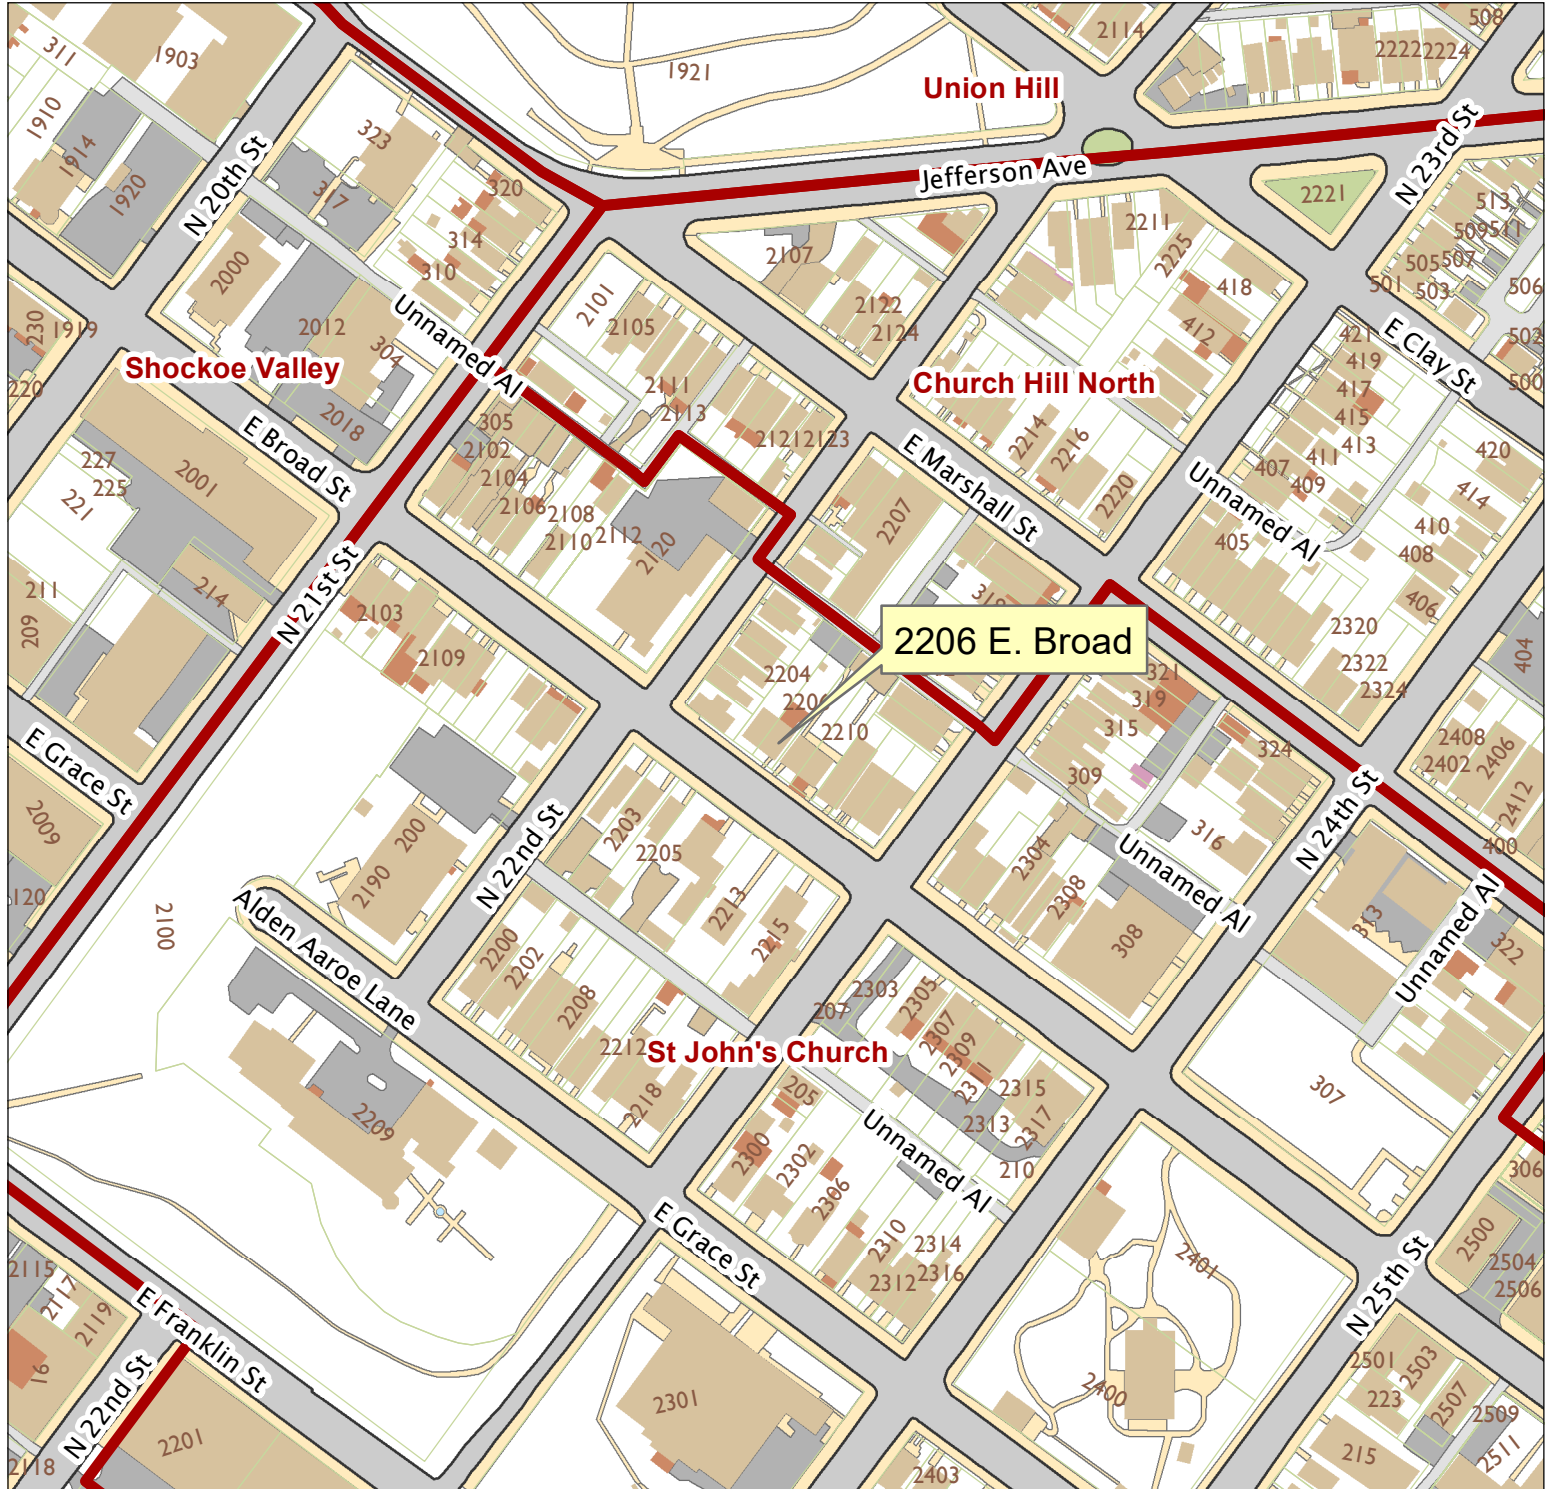

# 2206 East Broad Street

City of Richmond, VA

Geographic Information Systems

1 inch = 200 feet

Map printed by jonescl2 on 2019.03.07.

Document Path: G:\PDR\Planning & Preservation\CAR\Meetings\00 Current Meeting\Base Maps\Tools\Base Map.mxd

**Disclaimer:**

The City of Richmond assumes no liability either for any errors, omissions, or inaccuracies in the information provided regardless of the cause of such or for any decision made, action taken, or action not taken by the user in reliance upon any maps or information provided herein.

Location Reference