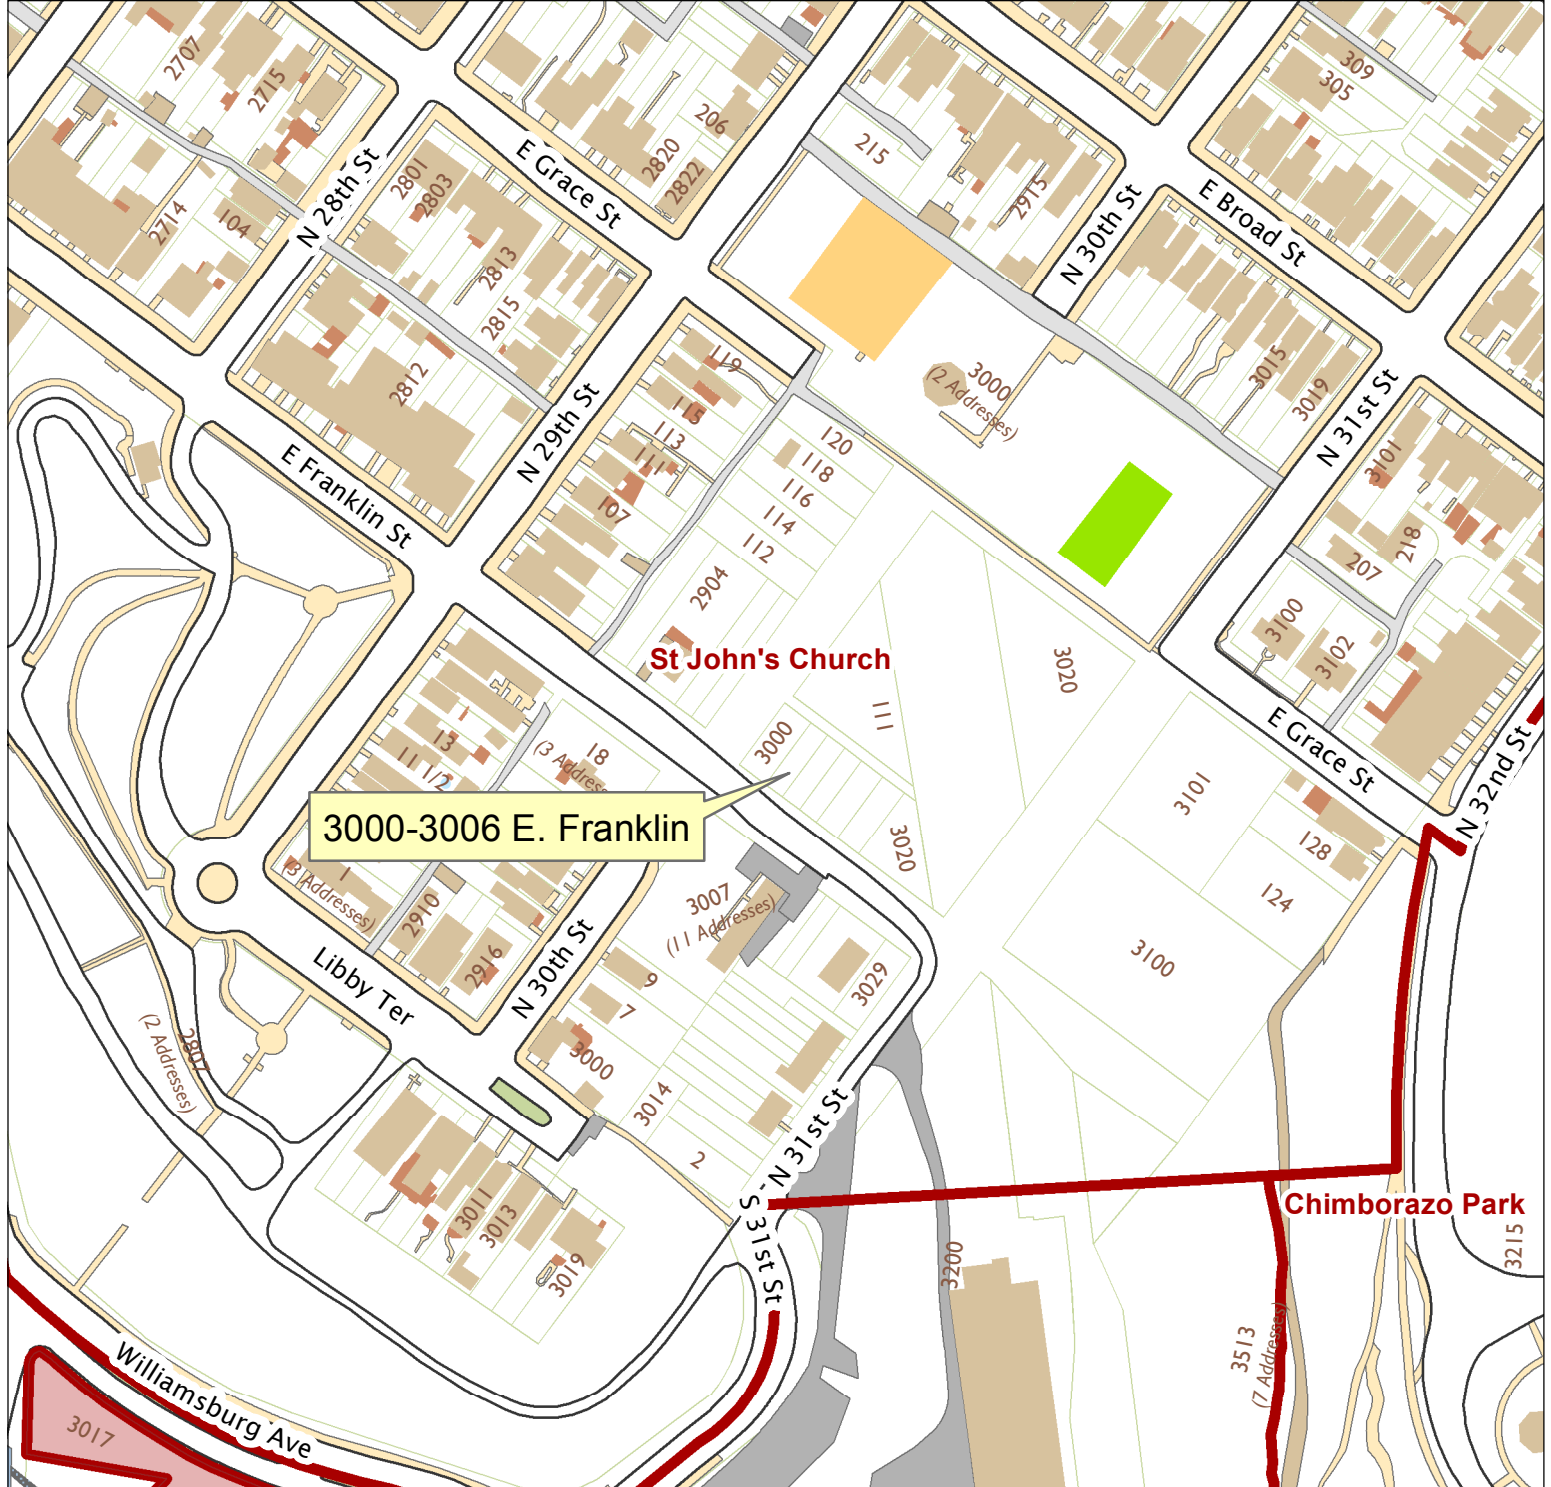

3000-3006 E. Franklin Street

City of Richmond, VA

Geographic Information Systems

Map printed by palmquwd on 2016.04.14.

Document Path: G:\PDR\Planning & Preservation\CAR\Applications\Base Maps\Base Map.mxd

Disclaimer:
The City of Richmond assumes no liability either for any errors, omissions, or inaccuracies in the information provided regardless of the cause of such or for any decision made, action taken, or action not taken by the user in reliance upon any maps or information provided herein.