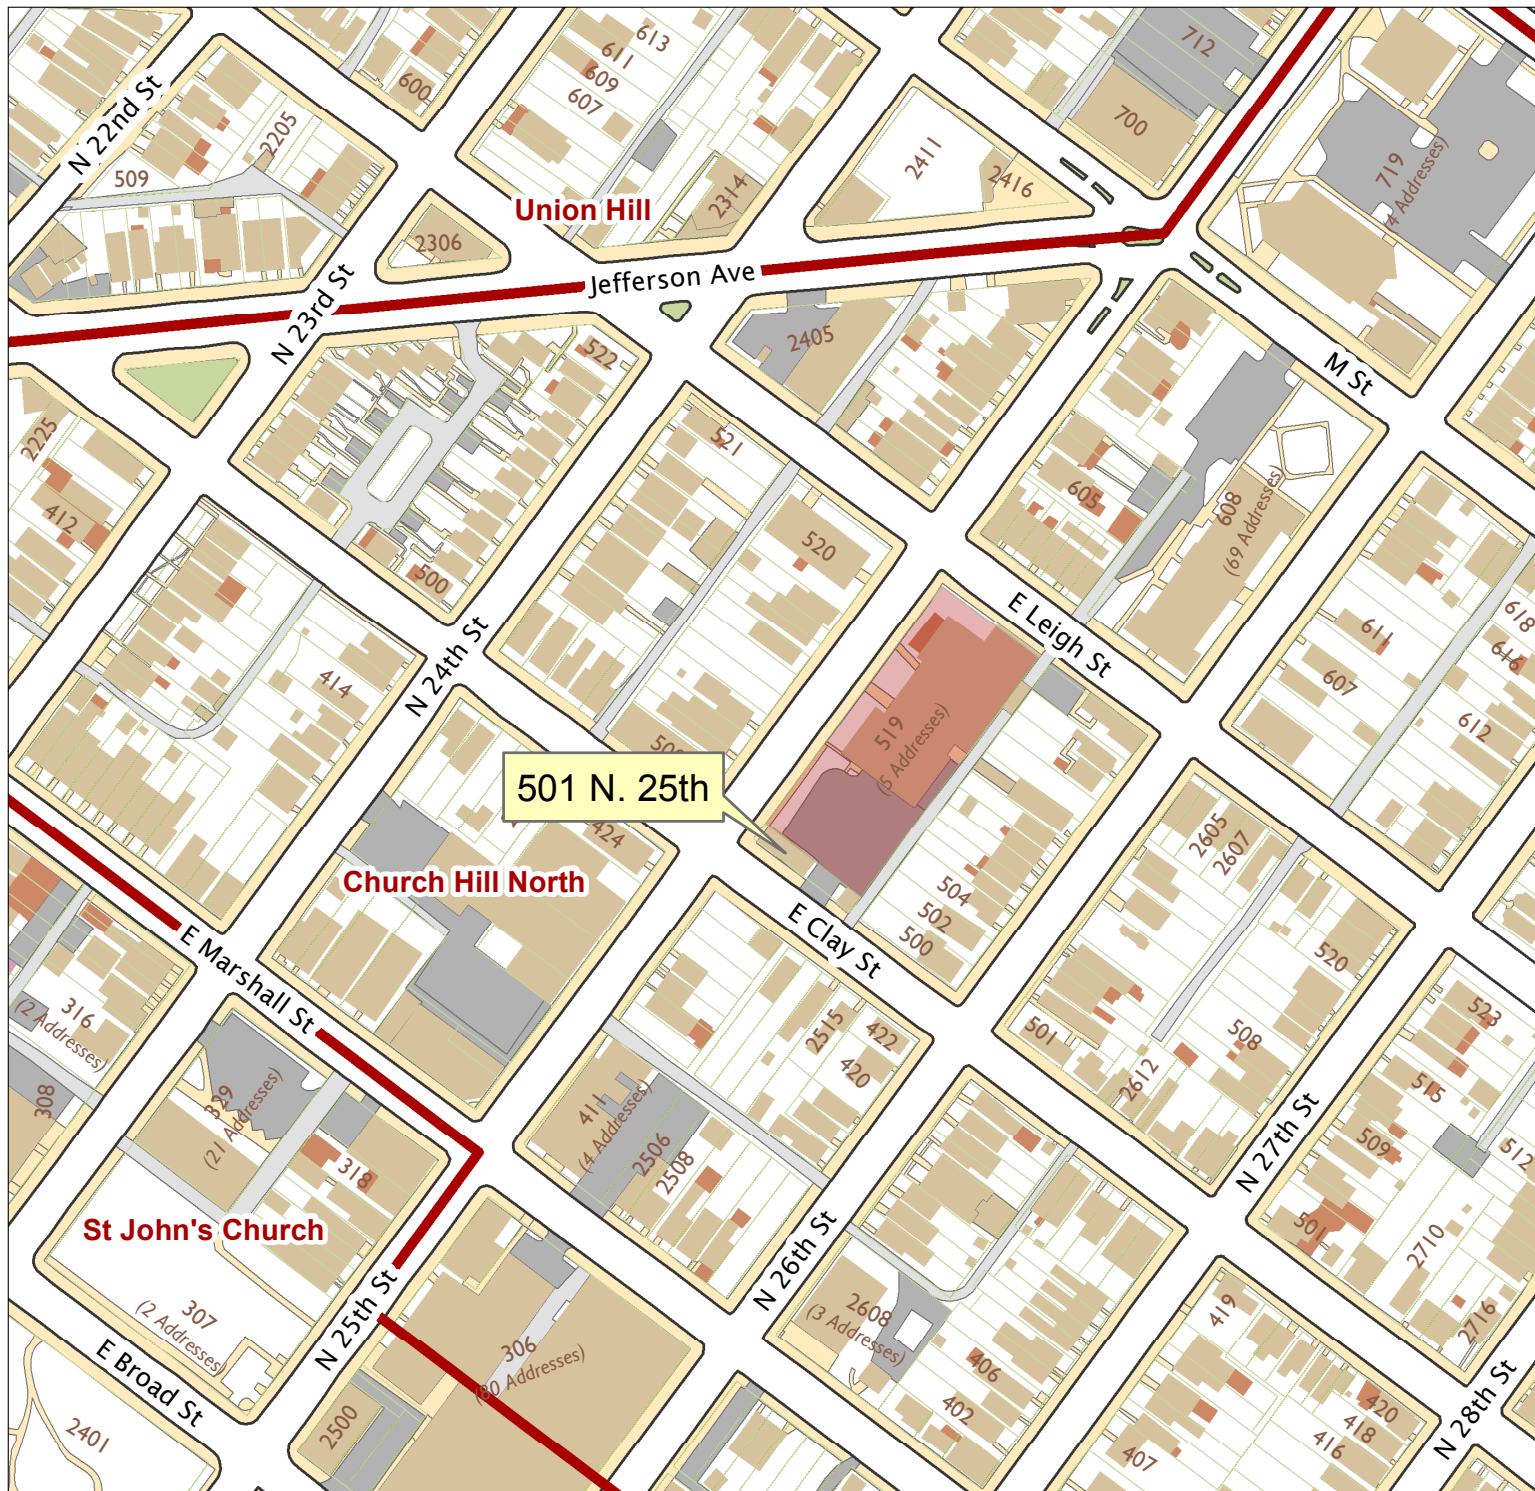

# 501 N. 25th Street

City of Richmond, VA

Geographic Information Systems

501 N. 25th

Church Hill North

Union Hill

St John's Church

1 inch = 200 feet

Map printed by jeffricr on 2017.05.03.

Document Path: \\Dit-file02-pv\commdev\$\PDR\Planning & Preservation\CAR\Applications\Base Maps\Base Map.mxd

Disclaimer:

The City of Richmond assumes no liability either for any errors, omissions, or inaccuracies in the information provided regardless of the cause of such or for any decision made, action taken, or action not taken by the user in reliance upon any maps or information provided herein.

Location Reference