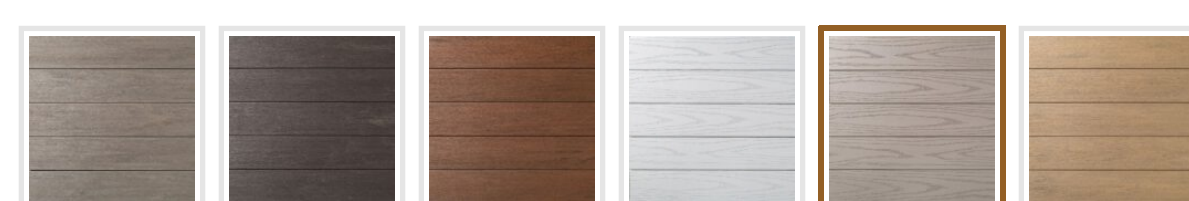

SAMPLE SIZE:

2' Sample

$5.00

- 1 + ADD TO CART