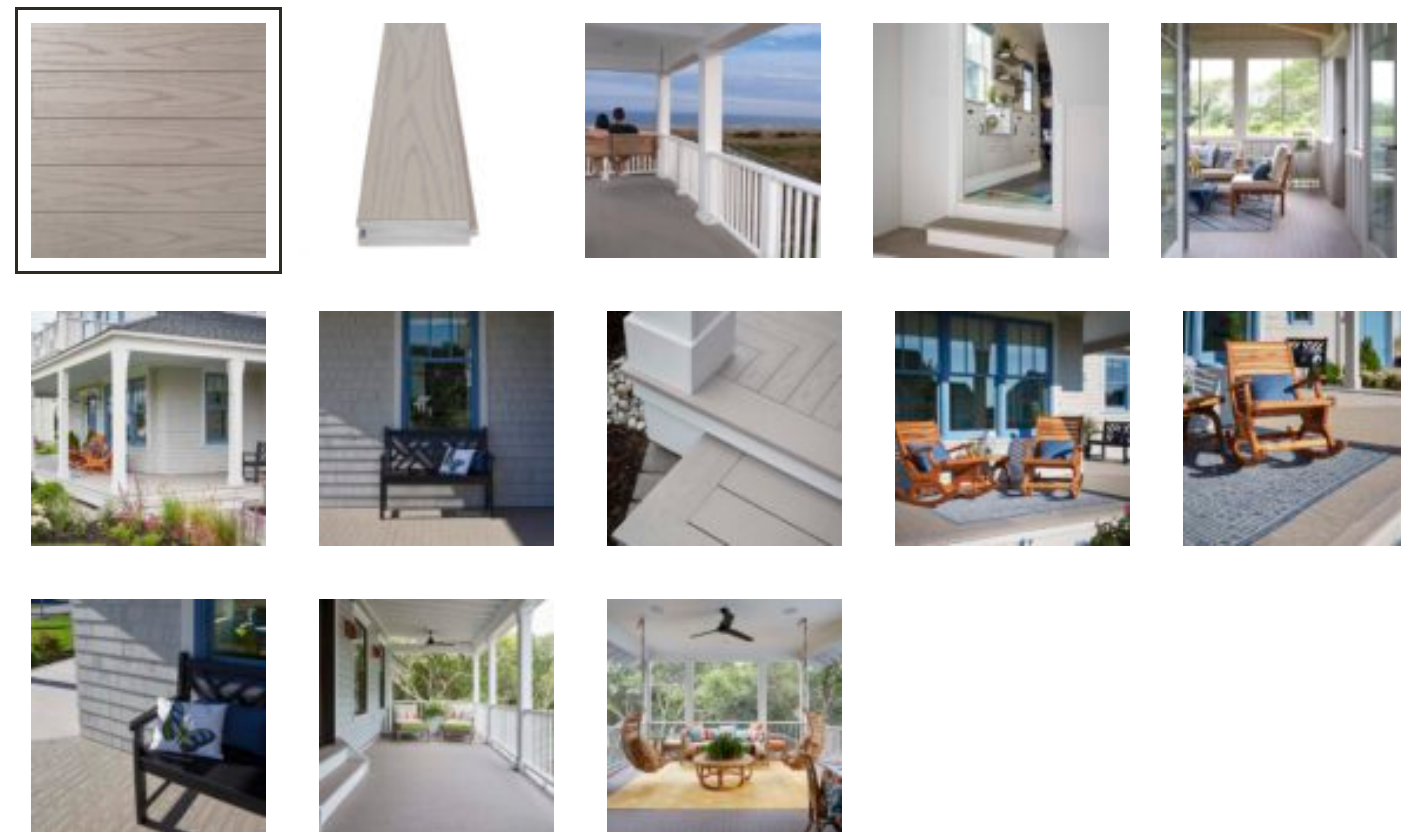

SHARE THIS COLOR SHARE THIS PAGE

DETAILS OPTIONS & DIMENSIONS INSTALLATION & WARRANTY FAQs REVIEWS

Standard Width Porch Boards

- Actual dimensions: 3.13" x 1"
- Lengths available:
- Tongue and Groove 12' and 16'
- Mahogany
- Dark Hickory
- Coastline
- Weathered Teak
- Oyster

- Tongue and Groove 10', 12', and 16'
- Slate Gray

- Actual dimensions: 5.5" x 1"
- Lengths available:
- Tongue and Groove 12' and 16'
- Mahogany
- Dark Hickory
- Coastline
- Weathered Teak

Get Inspired

Real Projects. Real People. Real Inspiring. See how others have transformed their outdoor spaces.