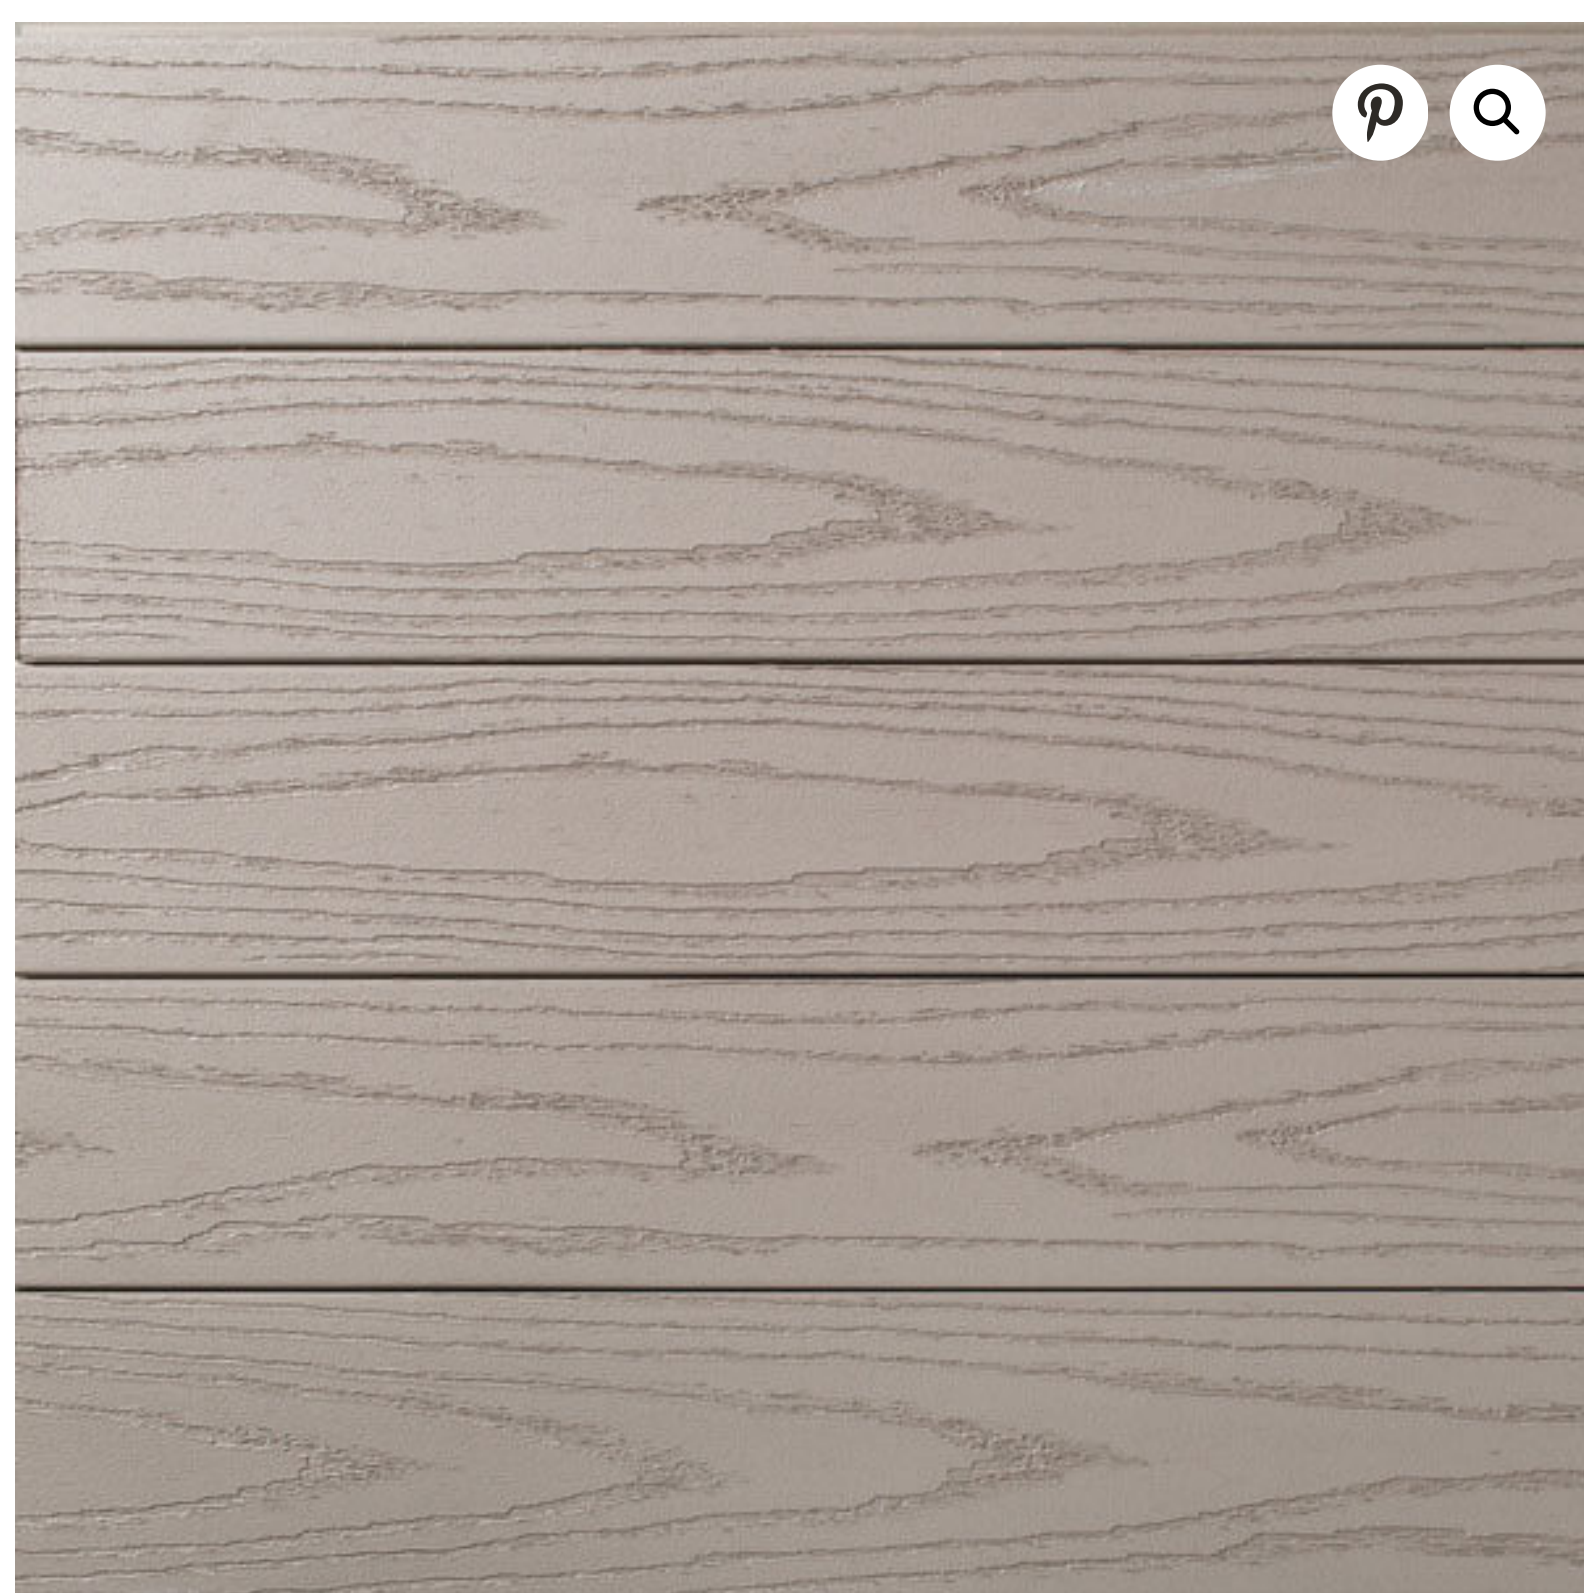

Order Free Samples

Compare real TimberTech samples to get a better sense of color, style, and material.

SHOP SAMPLES

PORCH
Porch Collection

★★★★☆ 3.4 (8) Write a review

Amp up your curb appeal — you deserve it. High-performance, capped-polymer porch boards designed with a tongue-and-groove system so there is minimal gapping between boards do the trick. Give your porch a beautiful, stylish floor, with the added benefits of capped polymer material.

Available in standard width: *Coastline*®, *Mahogany*, *Weathered Teak*®, and *Dark Hickory* also available in wide width.

PORCH COLOR: Slate Gray

SAMPLE SIZE:

2' Sample

$5.00

- 1 + ADD TO CART