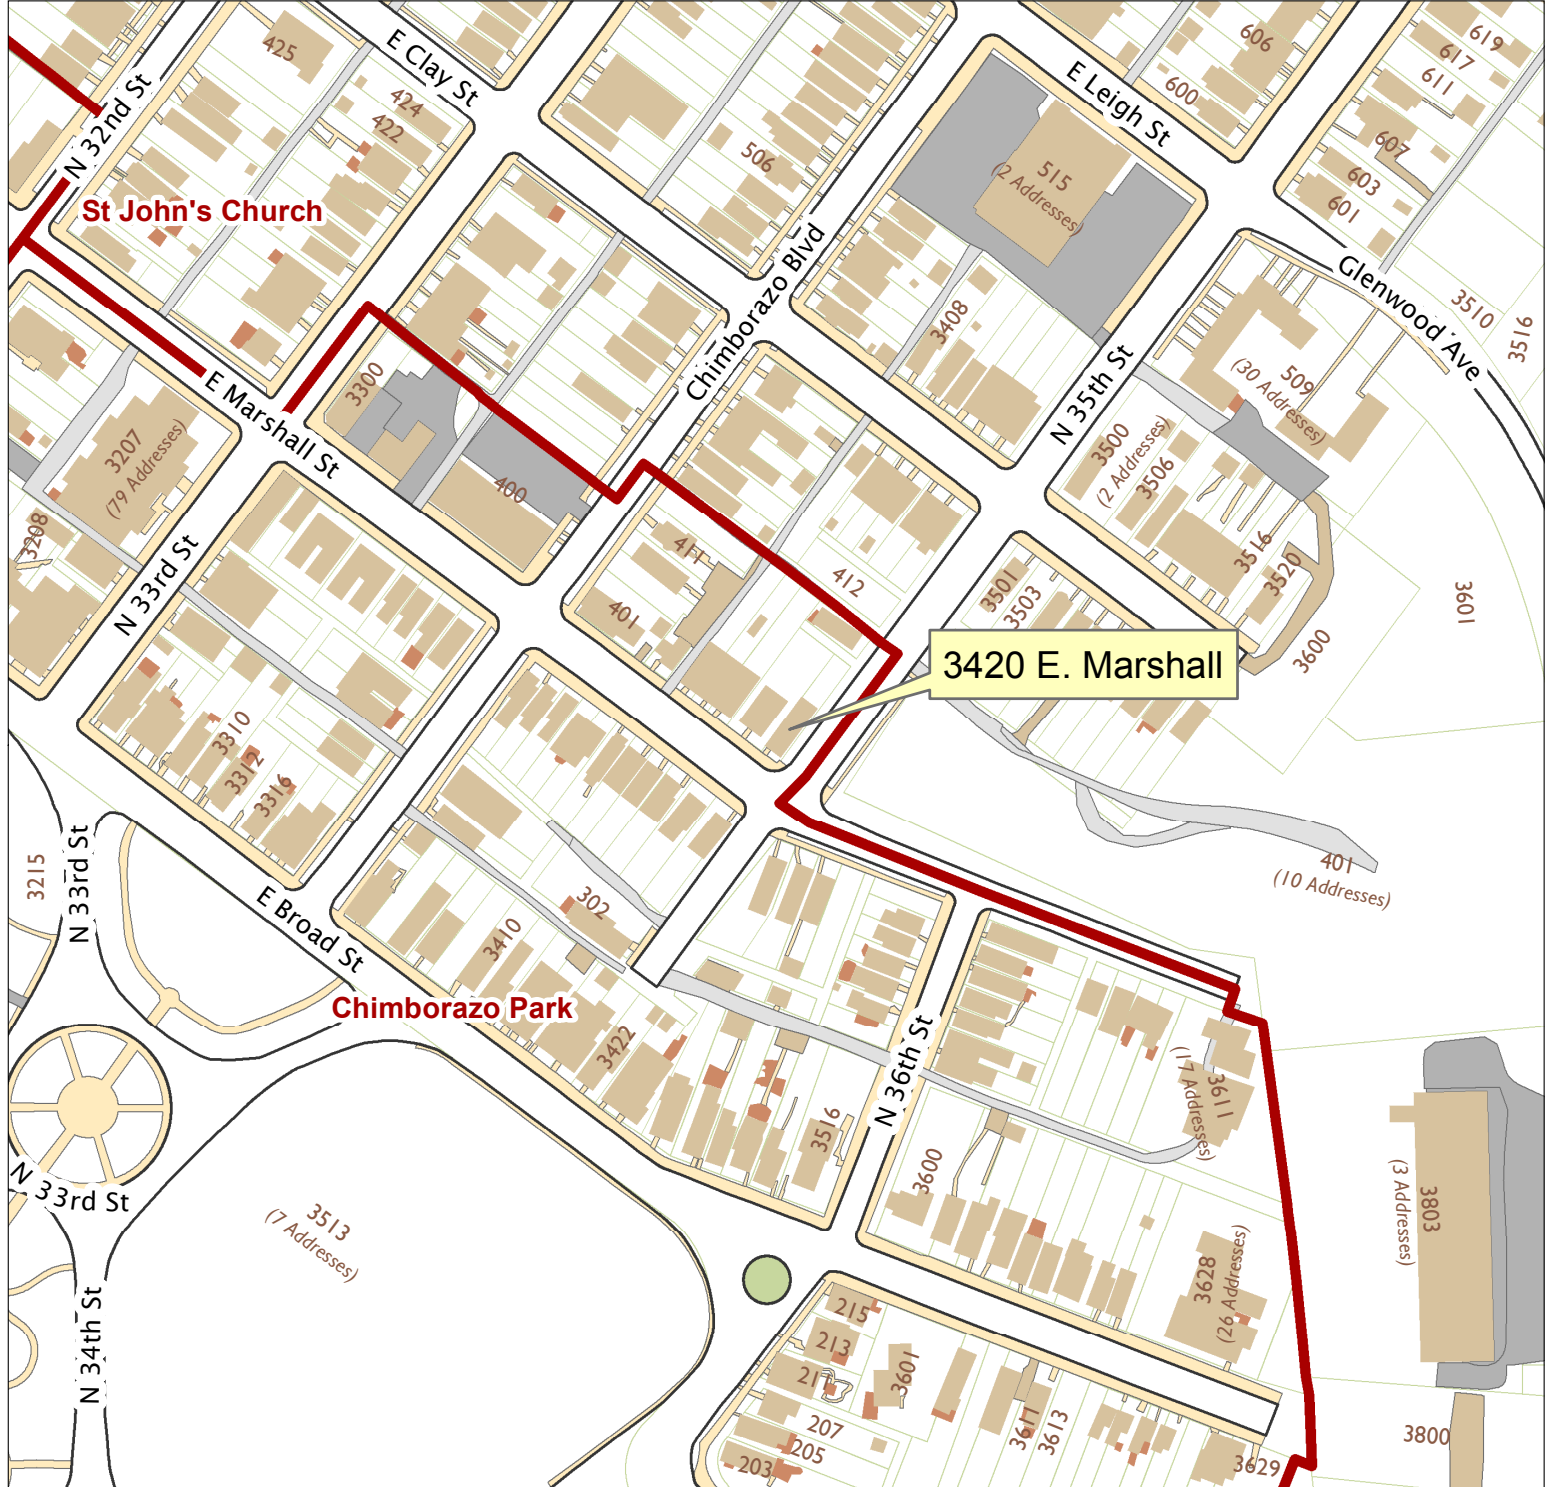

# 3420 E. Marshall Street

City of Richmond, VA

Geographic Information Systems

Map printed by palmquwd on 2016.07.14.

Document Path: G:\PDR\Planning & Preservation\CAR\Applications\Base Maps\Base Map.mxd

Disclaimer:  
The City of Richmond assumes no liability either for any errors, omissions, or inaccuracies in the information provided regardless of the cause of such or for any decision made, action taken, or action not taken by the user in reliance upon any maps or information provided herein.