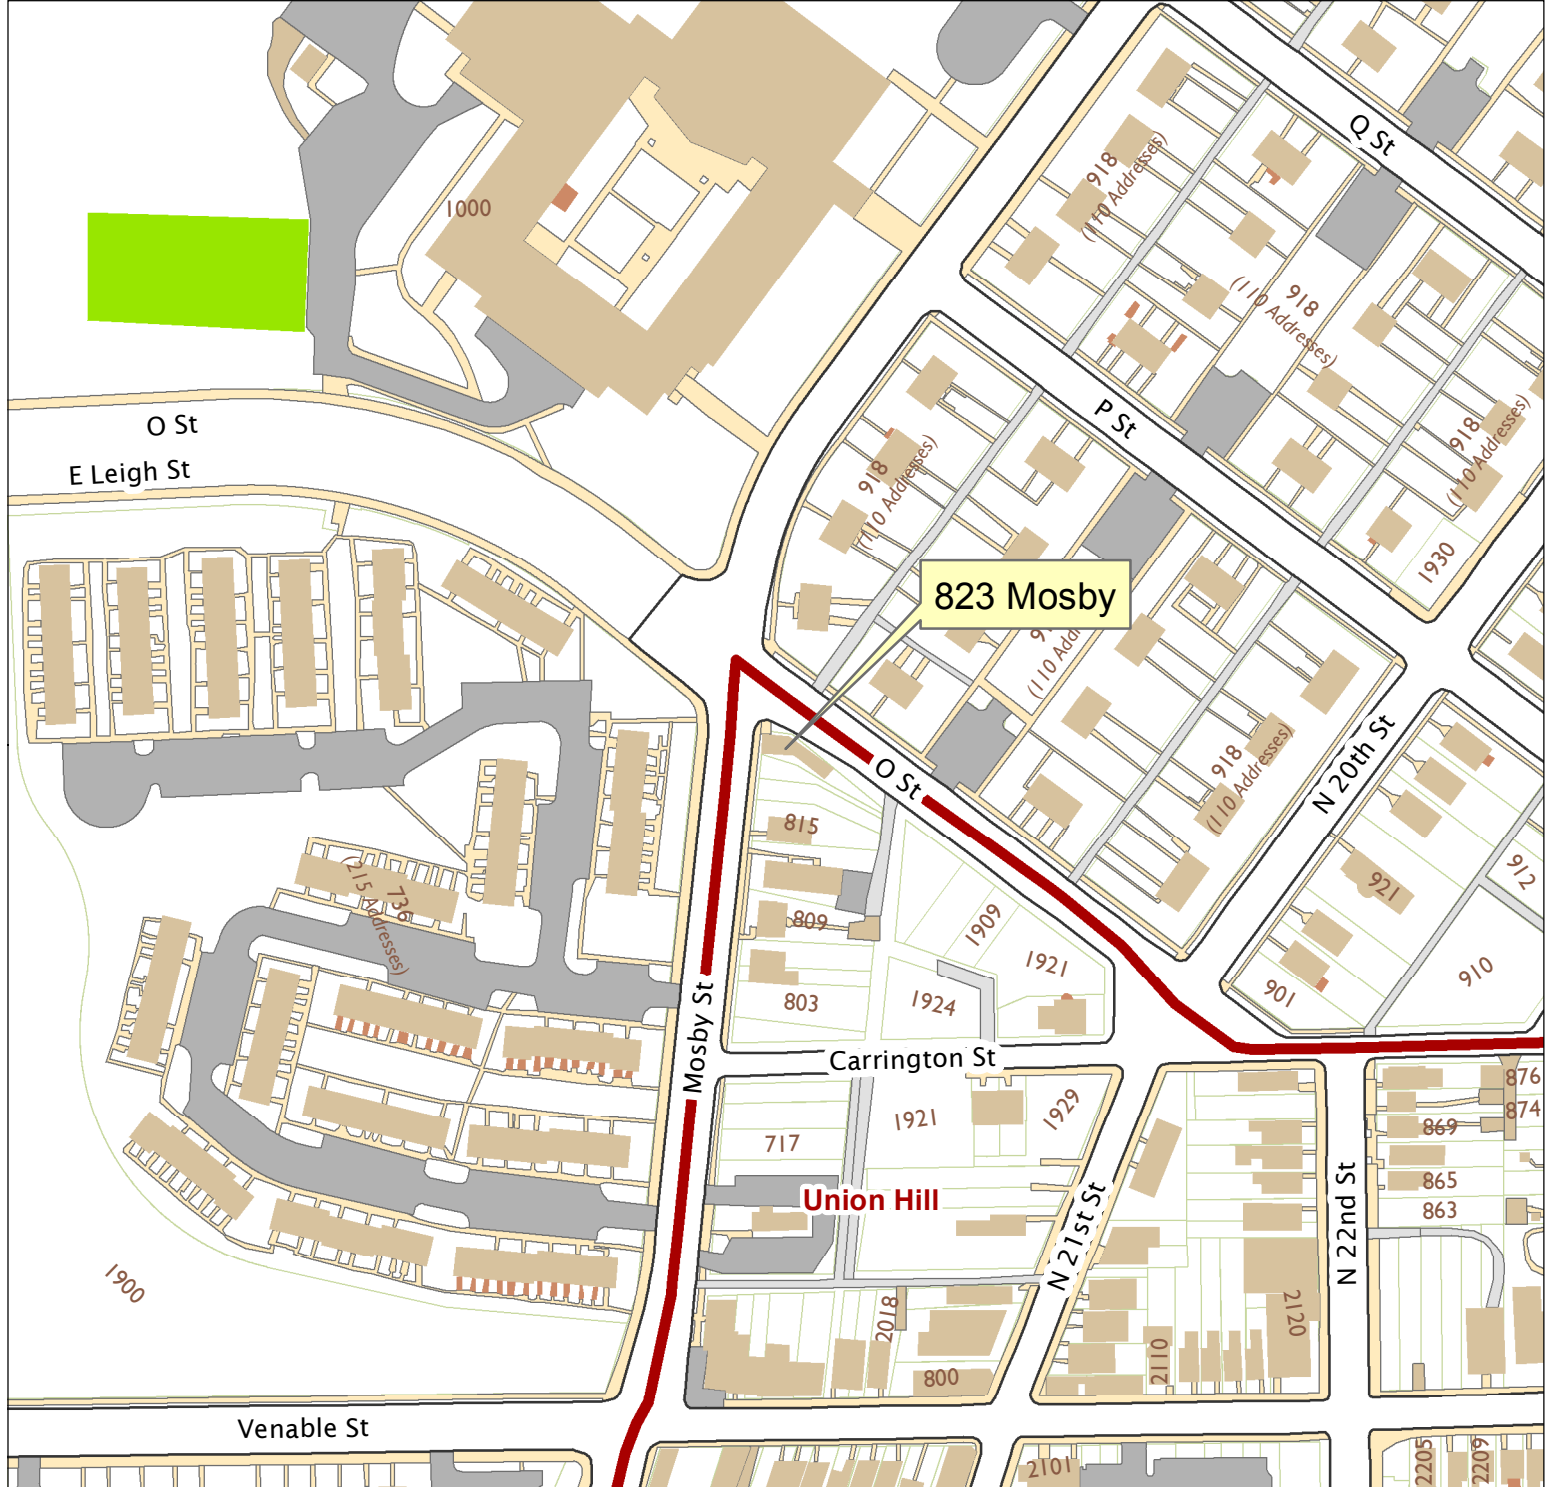

823 Mosby Street

City of Richmond, VA

Geographic Information Systems

Map printed by palmquwd on 2015.02.06.

Document Path: G:\PDR\Planning & Preservation\CAR\Applications\Base Maps\Base Map.mxd

Disclaimer:
The City of Richmond assumes no liability either for any errors, omissions, or inaccuracies in the information provided regardless of the cause of such or for any decision made, action taken, or action not taken by the user in reliance upon any maps or information provided herein.