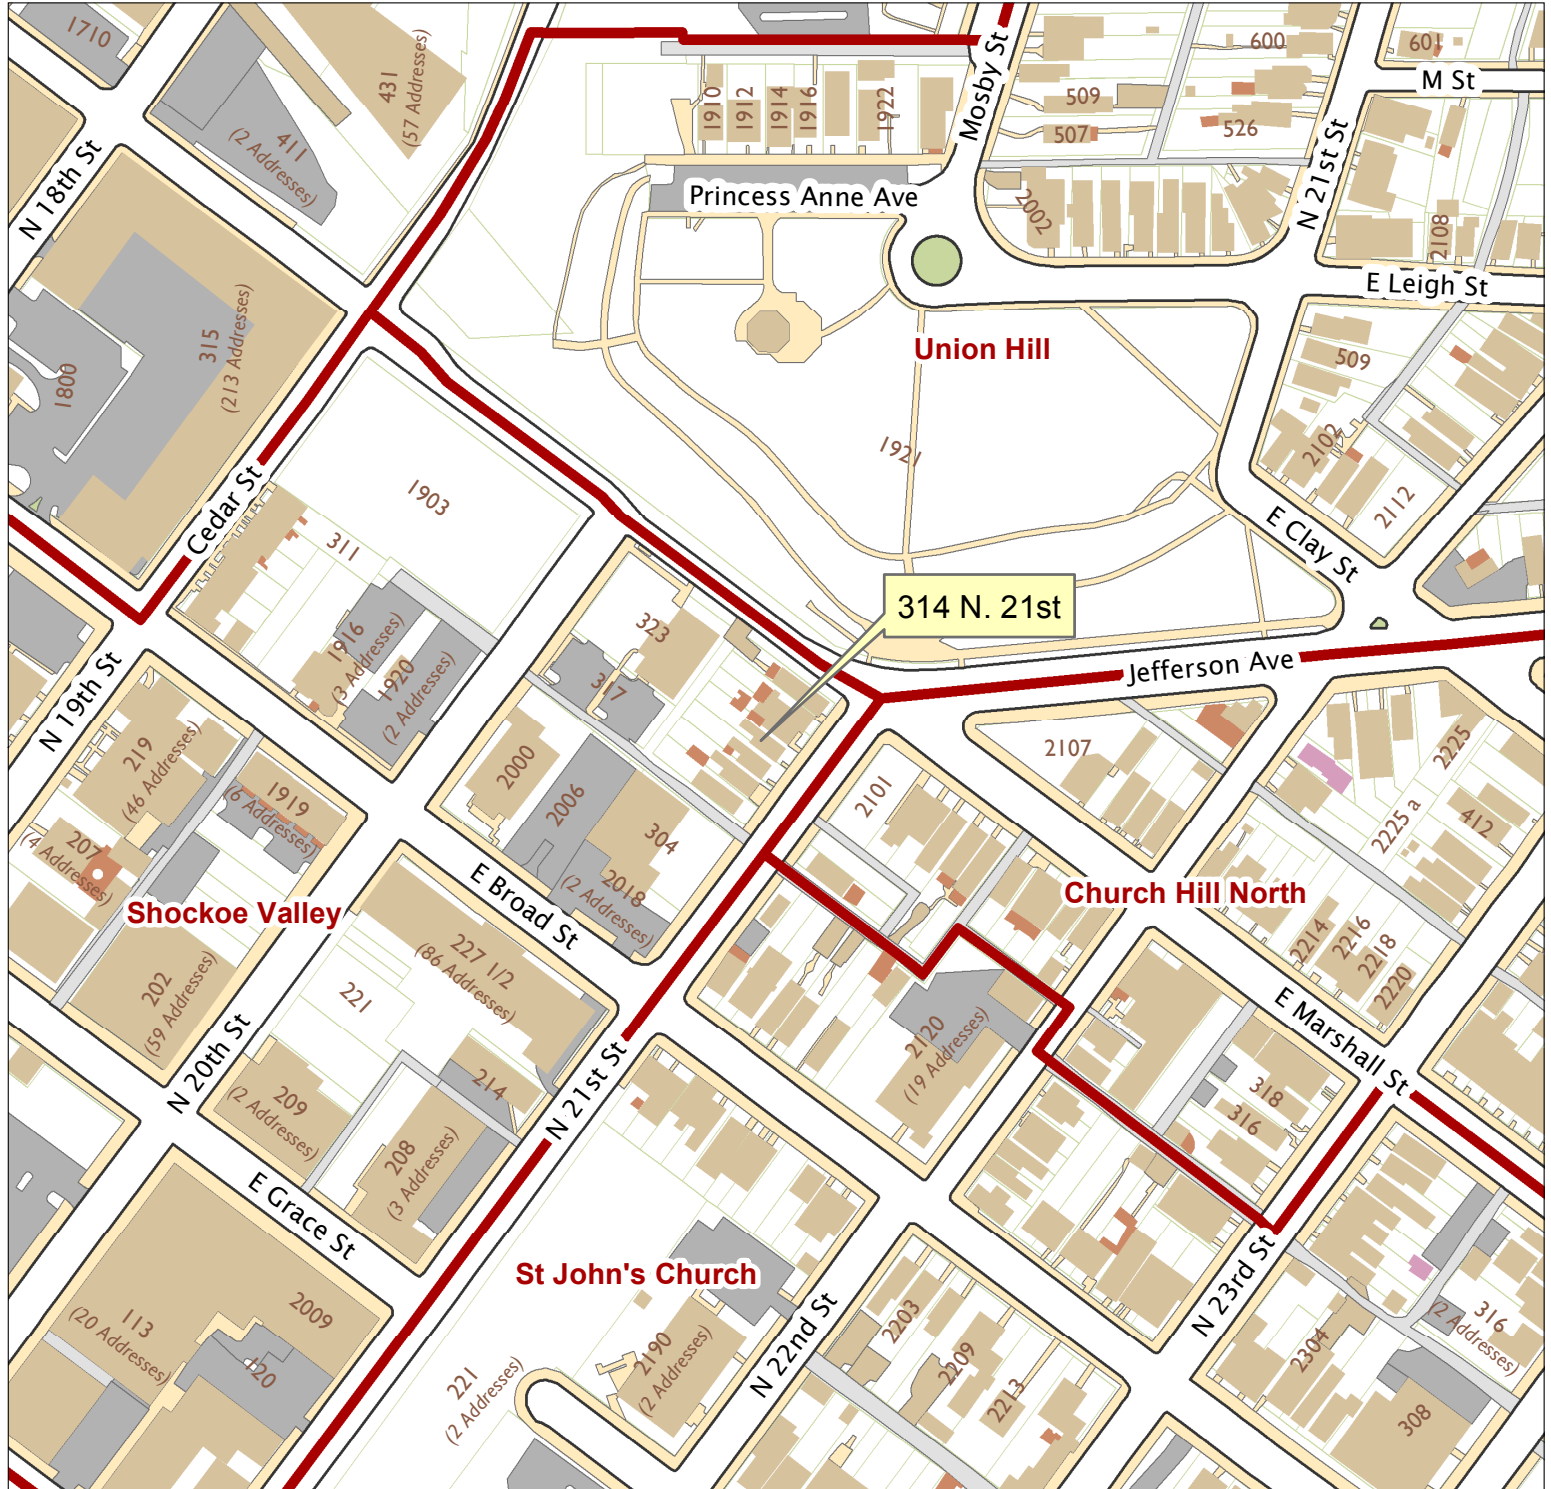

# 314 N. 21st Street

City of Richmond, VA

Geographic Information Systems

1 inch = 200 feet

Map printed by palmquwd on 2016.11.16.

Document Path: G:\PDR\Planning & Preservation\CAR\Applications\Base Maps\Base Map.mxd

**Disclaimer:**

The City of Richmond assumes no liability either for any errors, omissions, or inaccuracies in the information provided regardless of the cause of such or for any decision made, action taken, or action not taken by the user in reliance upon any maps or information provided herein.

Location Reference