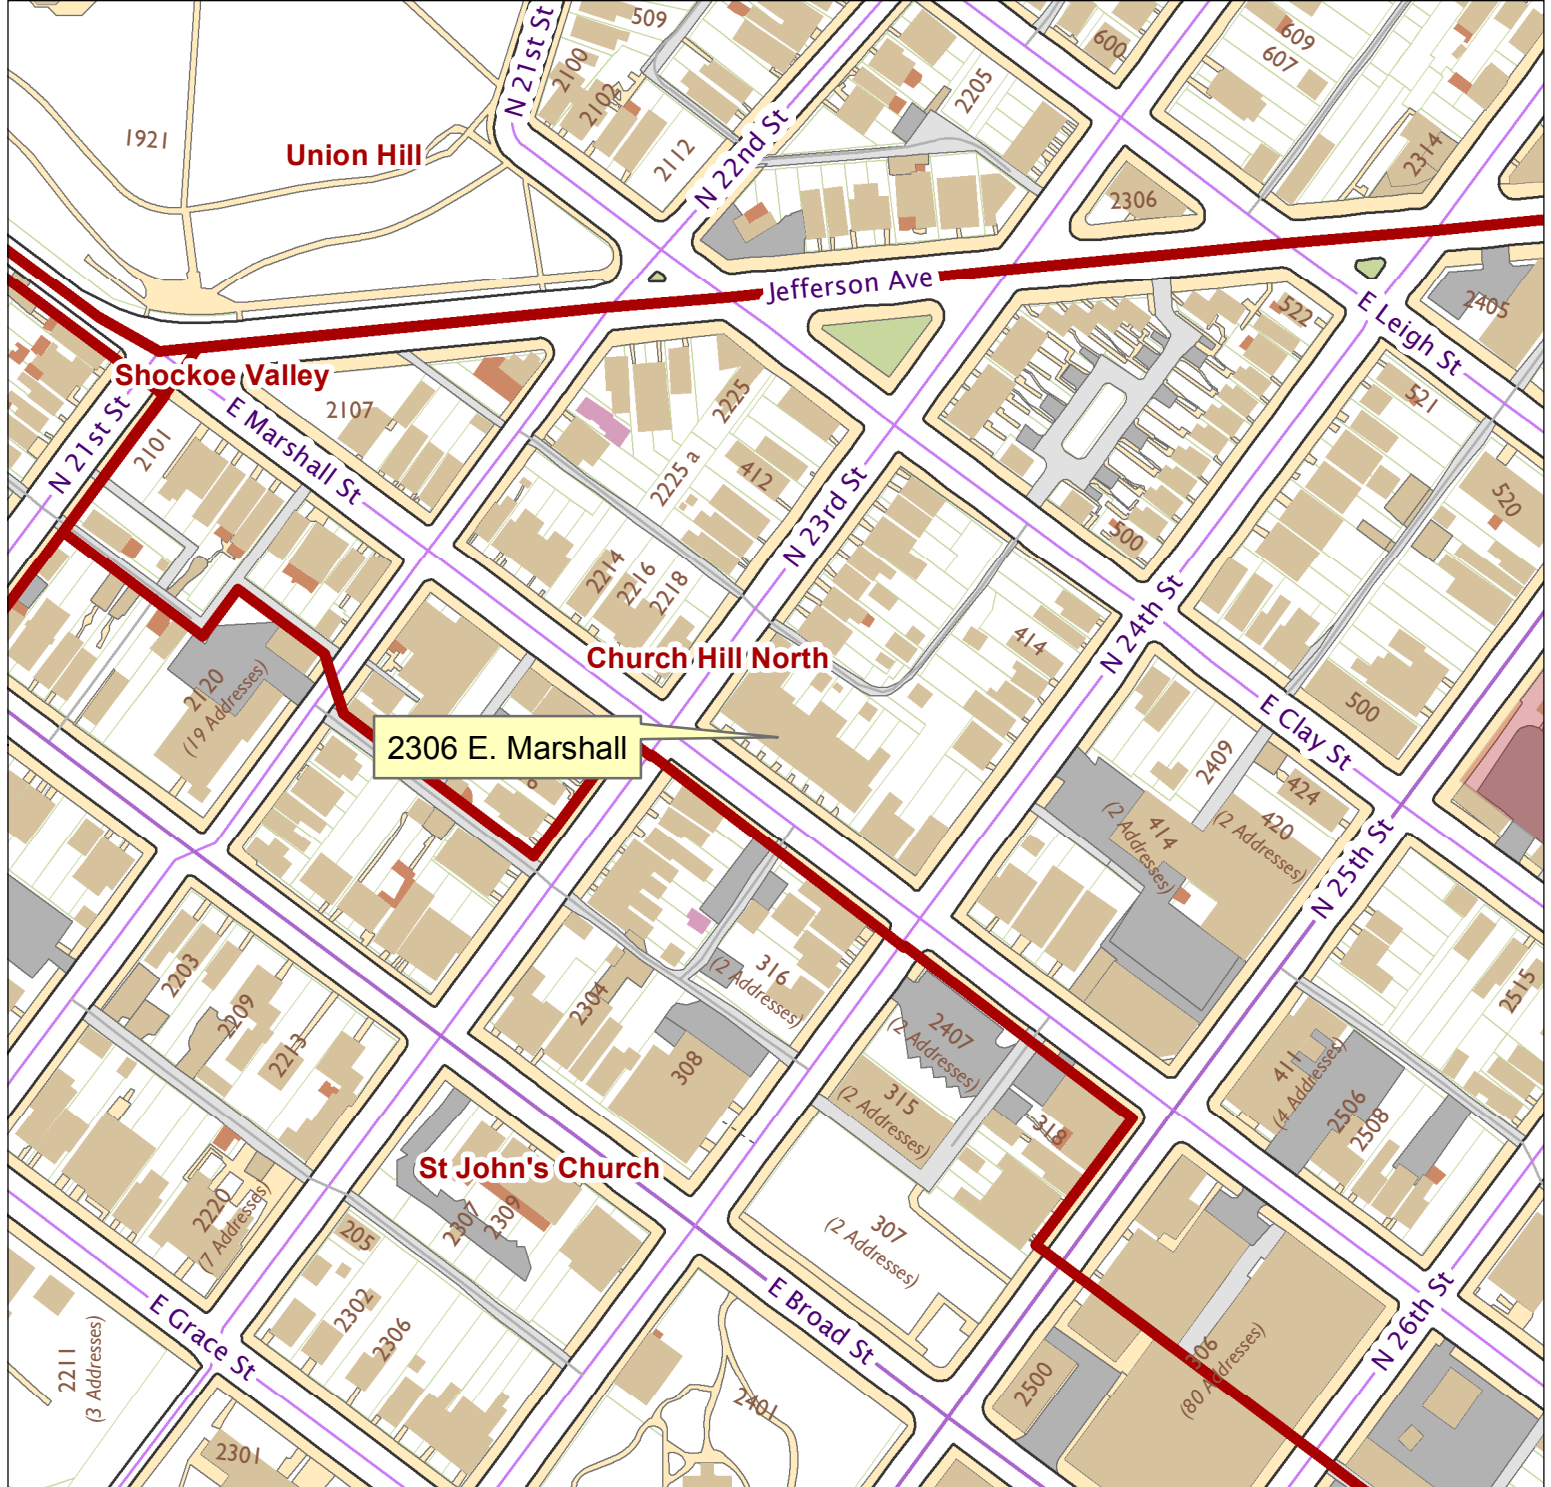

2306 E. Marshall St

City of Richmond, VA
Geographic Information Systems

1 inch = 200 feet

Map printed by palmquwd on 2014.11.07.

Document Path: G:\PDR\Planning & Preservation\CAR\Applications\Base Maps\Base Map.mxd

Disclaimer:

The City of Richmond assumes no liability either for any errors, omissions, or inaccuracies in the information provided regardless of the cause of such or for any decision made, action taken, or action not taken by the user in reliance upon any maps or information provided herein.

Location Reference