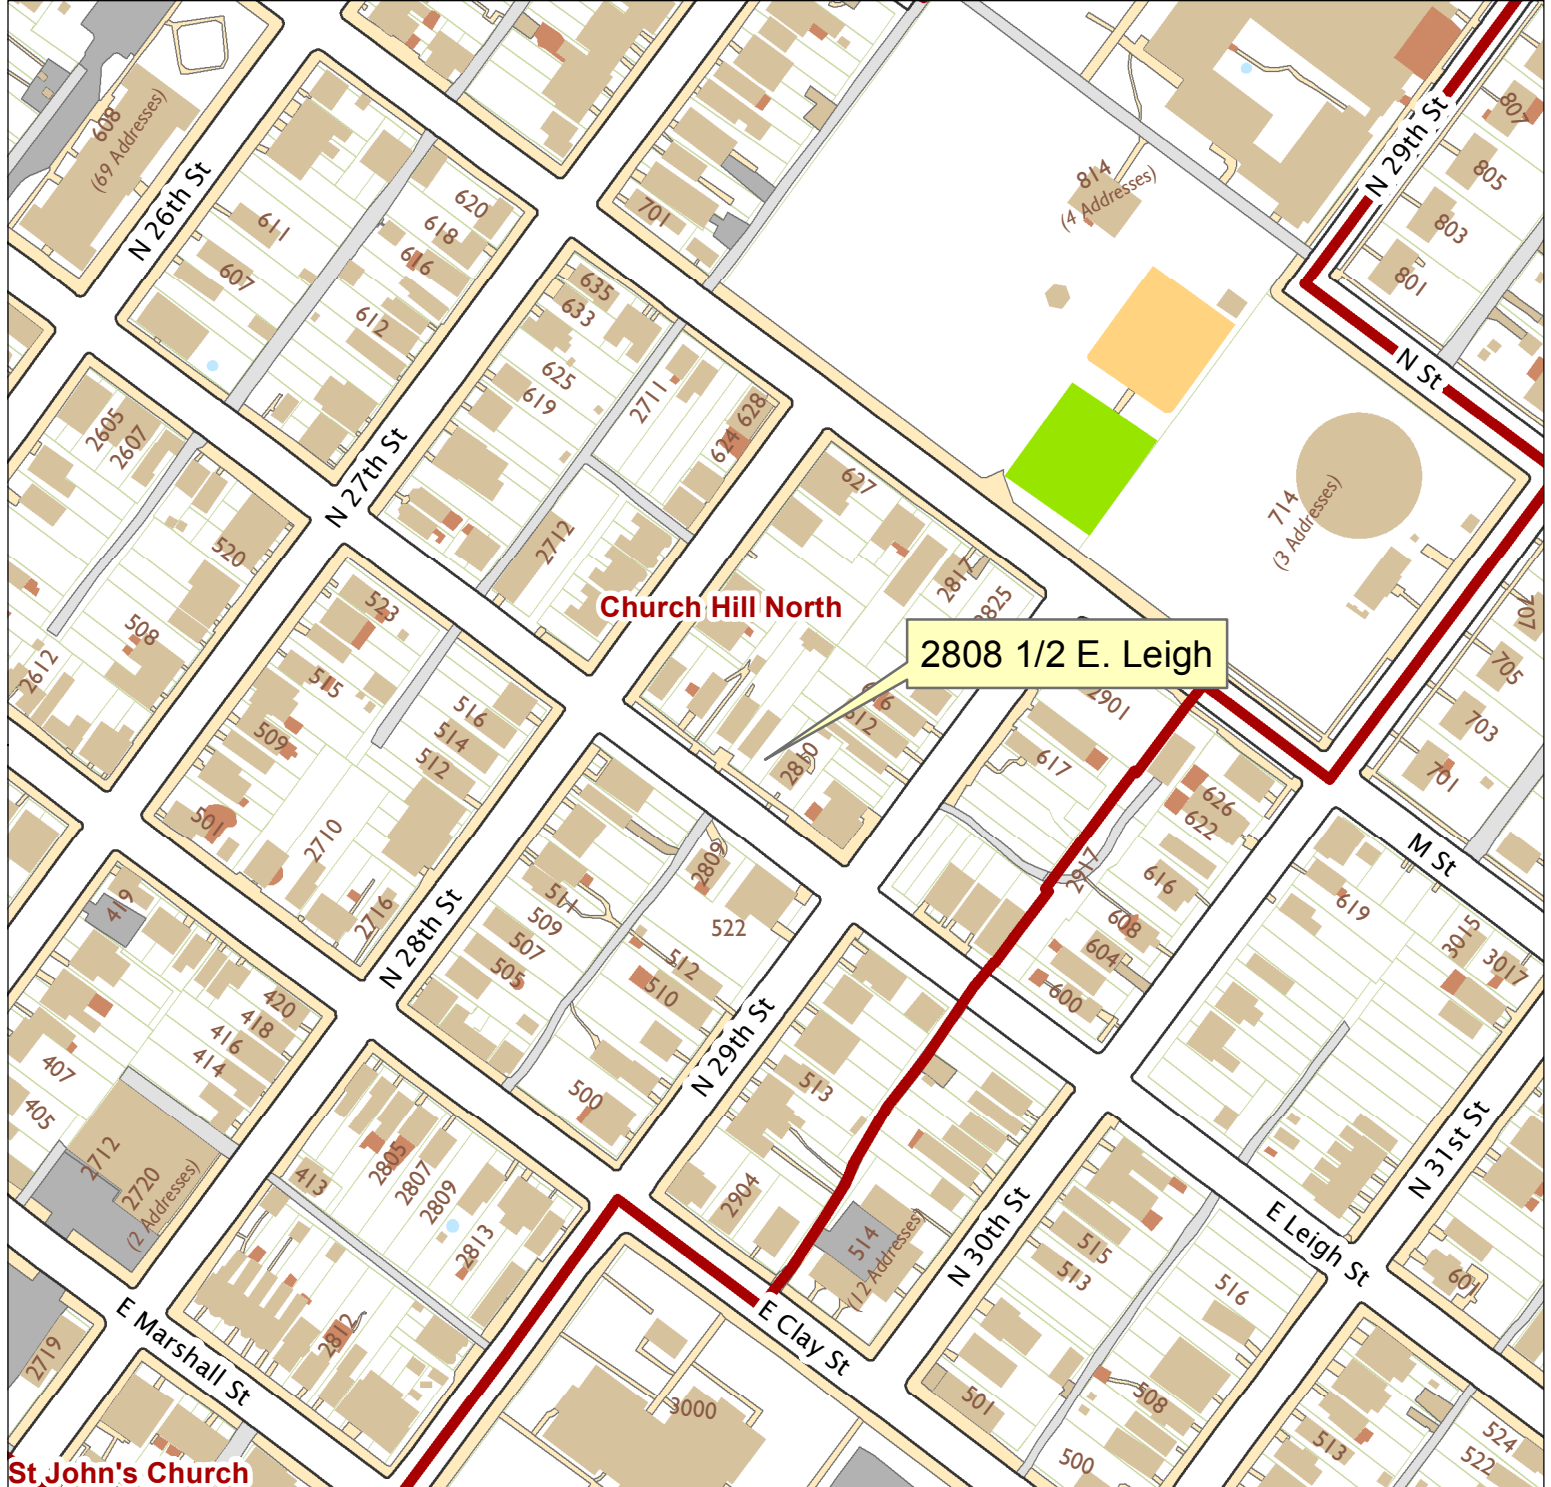

# 2808 1/2 E. Leigh Street

City of Richmond, VA

Geographic Information Systems

Map printed by palmquwd on 2016.04.14.

Document Path: G:\PDR\Planning & Preservation\CAR\Applications\Base Maps\Base Map.mxd

Disclaimer:  
The City of Richmond assumes no liability either for any errors, omissions, or inaccuracies in the information provided regardless of the cause of such or for any decision made, action taken, or action not taken by the user in reliance upon any maps or information provided herein.