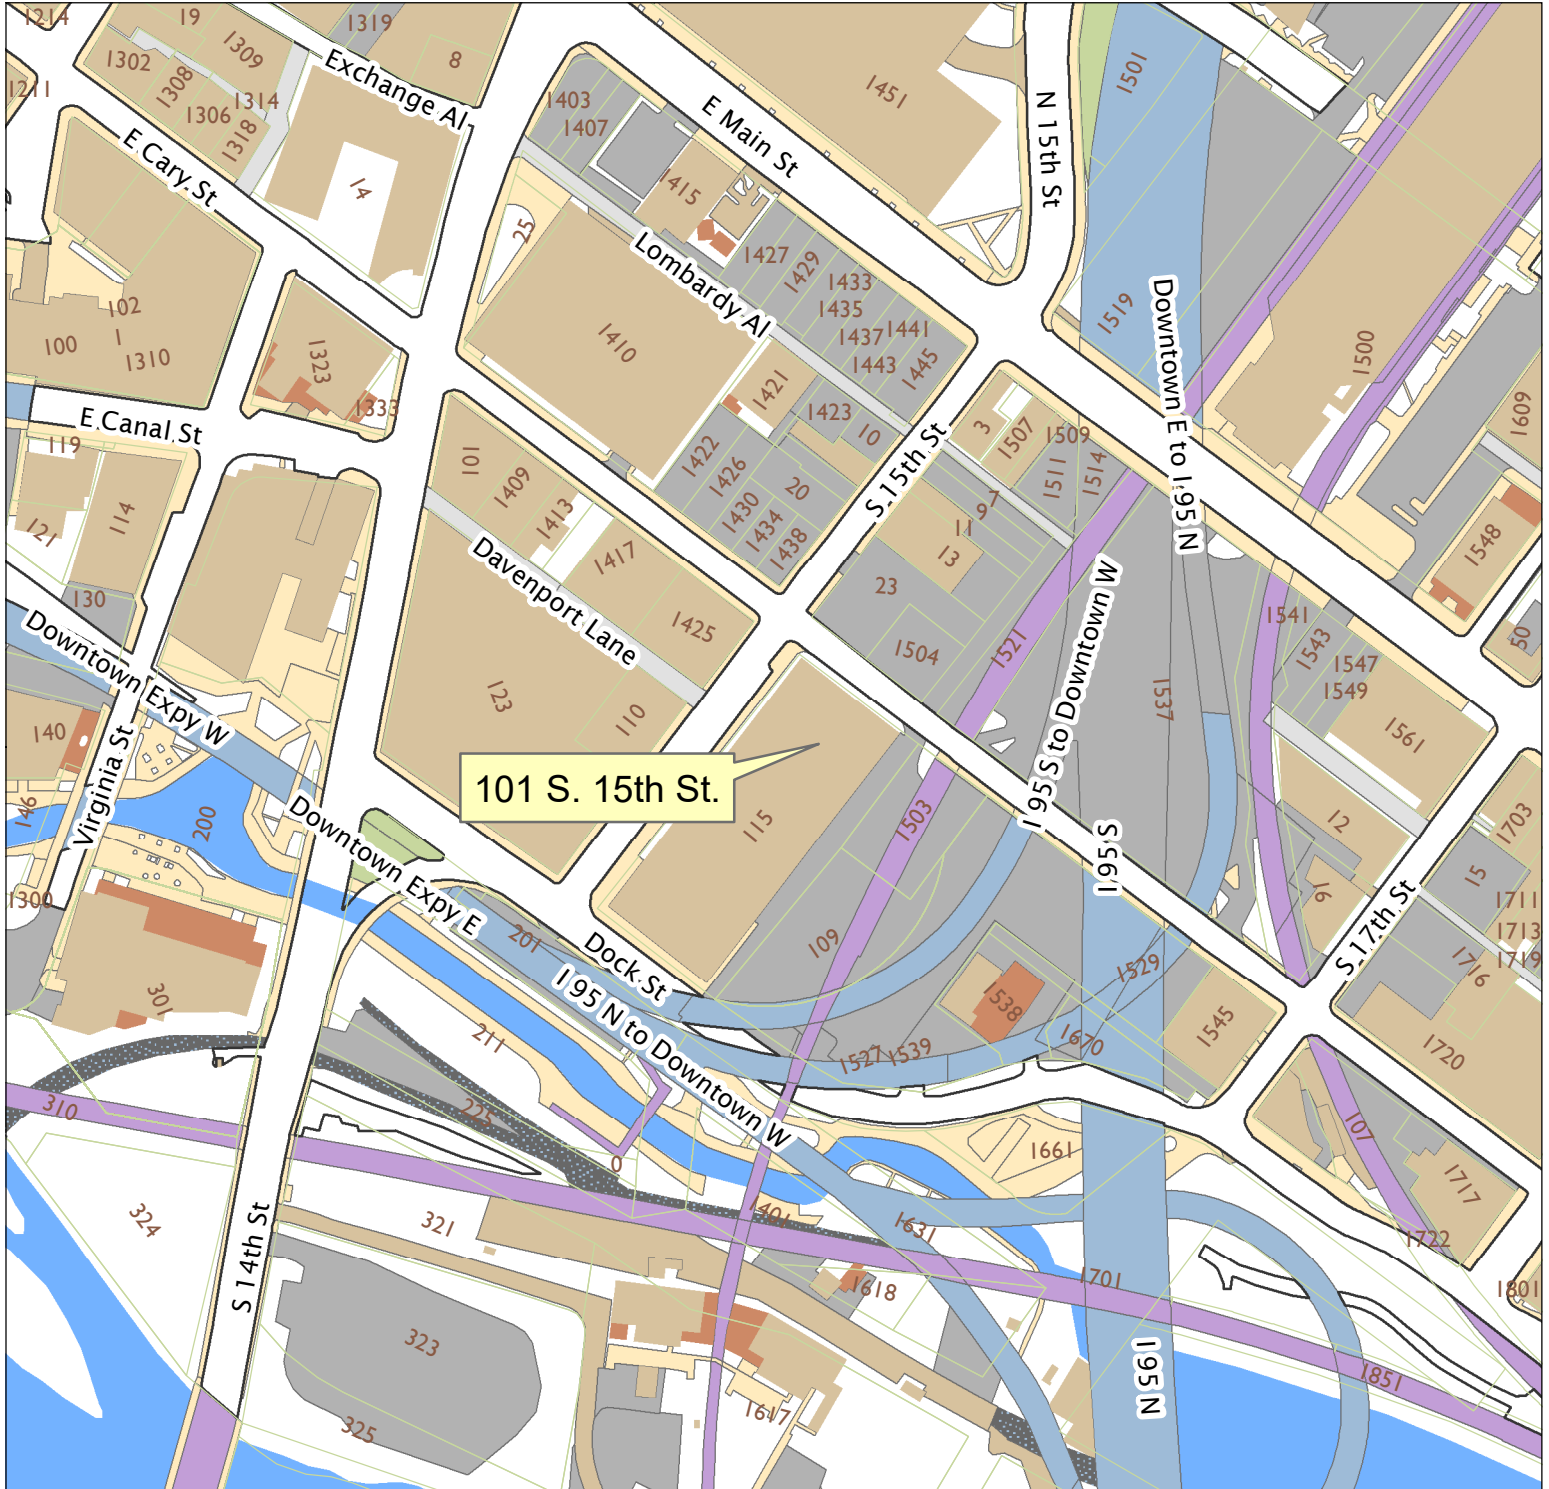

101 South 15th Street

City of Richmond, VA

Geographic Information Systems

101 S. 15th St.

1 inch = 200 feet

Map printed by jonesl2 on 2019.03.07.

Document Path: G:\PDR\Planning & Preservation\CAR\Meetings\00 Current Meeting\Base Maps\Tools\Base Map.mxd

Disclaimer:

The City of Richmond assumes no liability either for any errors, omissions, or inaccuracies in the information provided regardless of the cause of such or for any decision made, action taken, or action not taken by the user in reliance upon any maps or information provided herein.

Location Reference