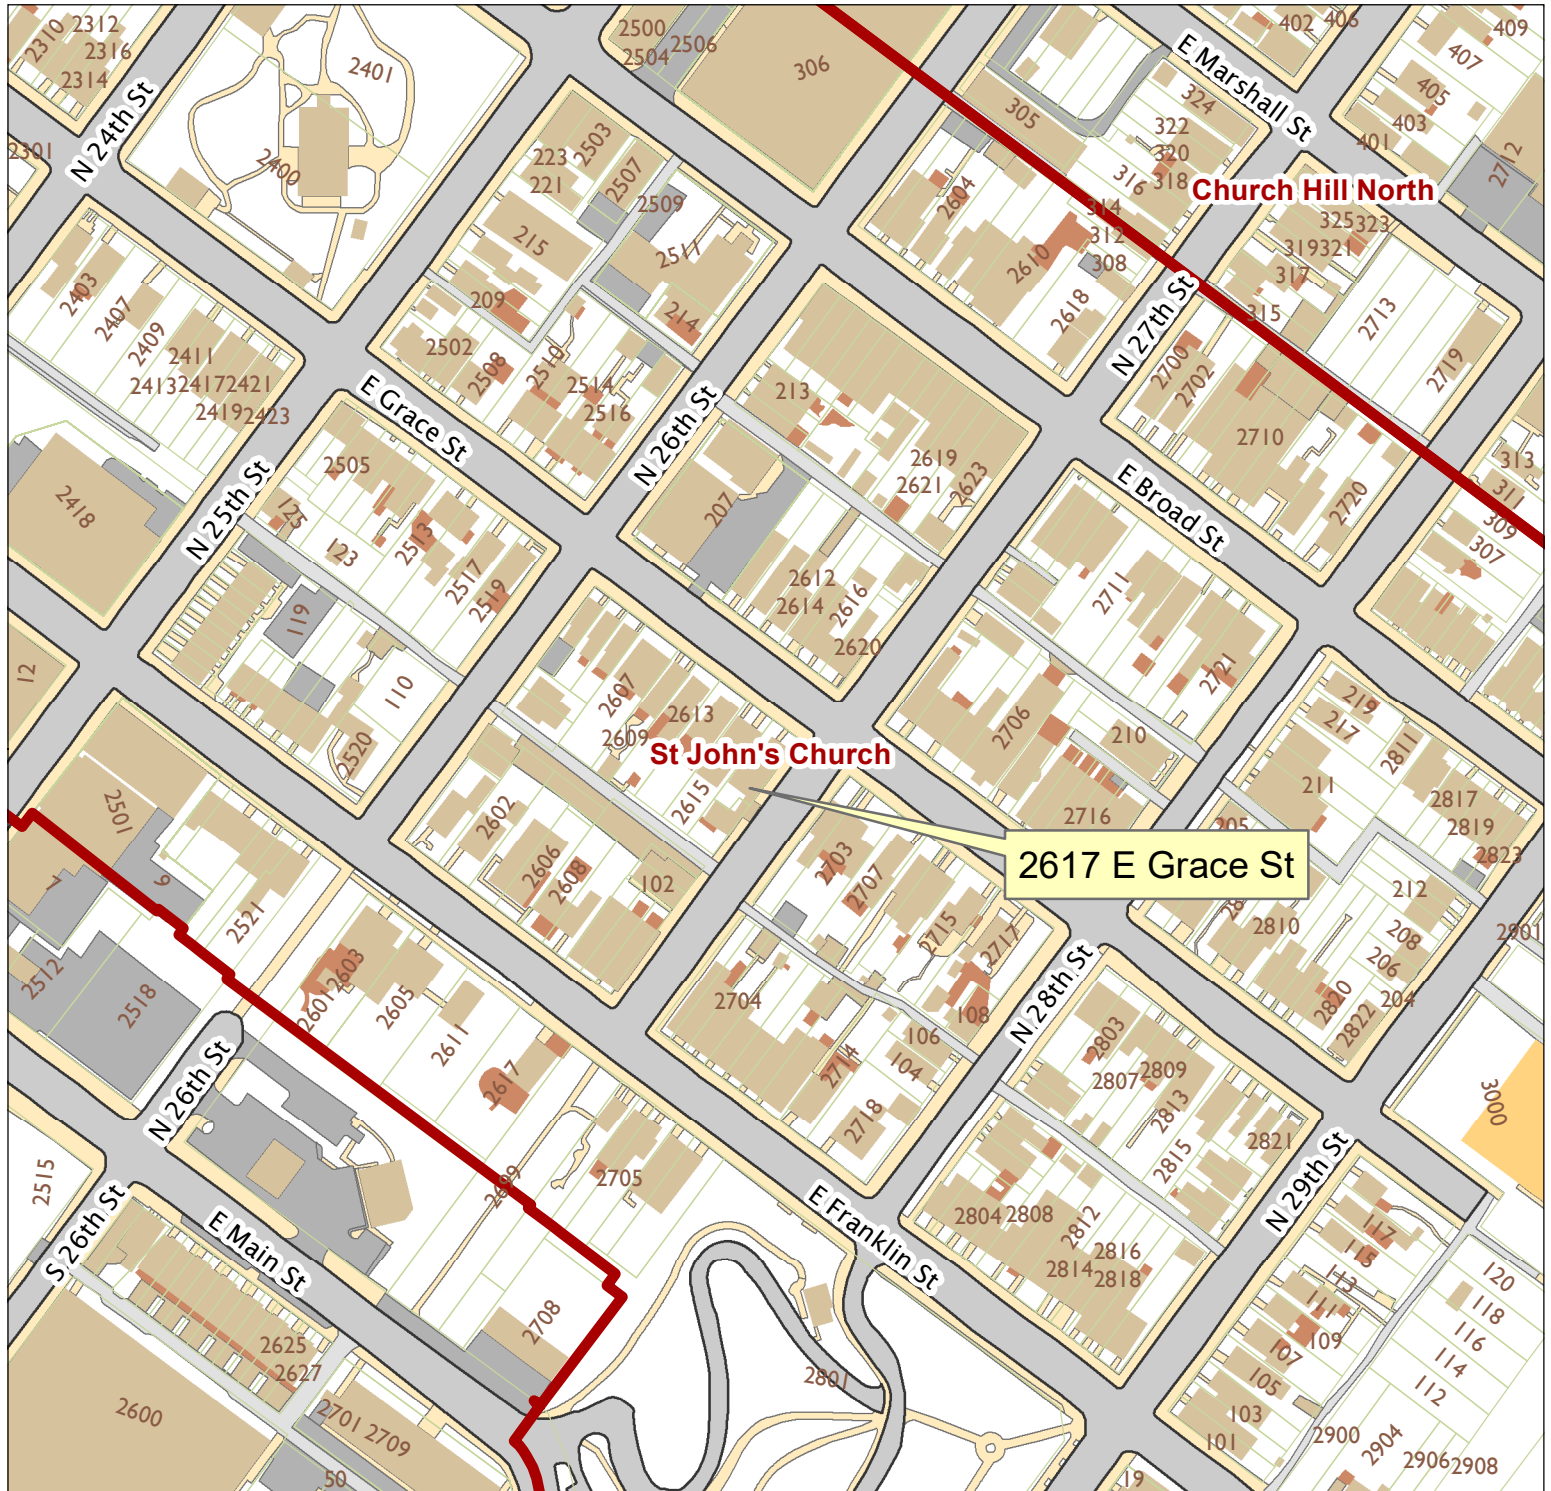

2617 East Grace Street

City of Richmond, VA

Geographic Information Systems

1 inch = 200 feet

Map printed by jonescl2 on 2019.03.07.

Document Path: G:\PDR\Planning & Preservation\CAR\Meetings\00 Current Meeting\Base Maps\Tools\Base Map.mxd

Disclaimer:

The City of Richmond assumes no liability either for any errors, omissions, or inaccuracies in the information provided regardless of the cause of such or for any decision made, action taken, or action not taken by the user in reliance upon any maps or information provided herein.

Location Reference