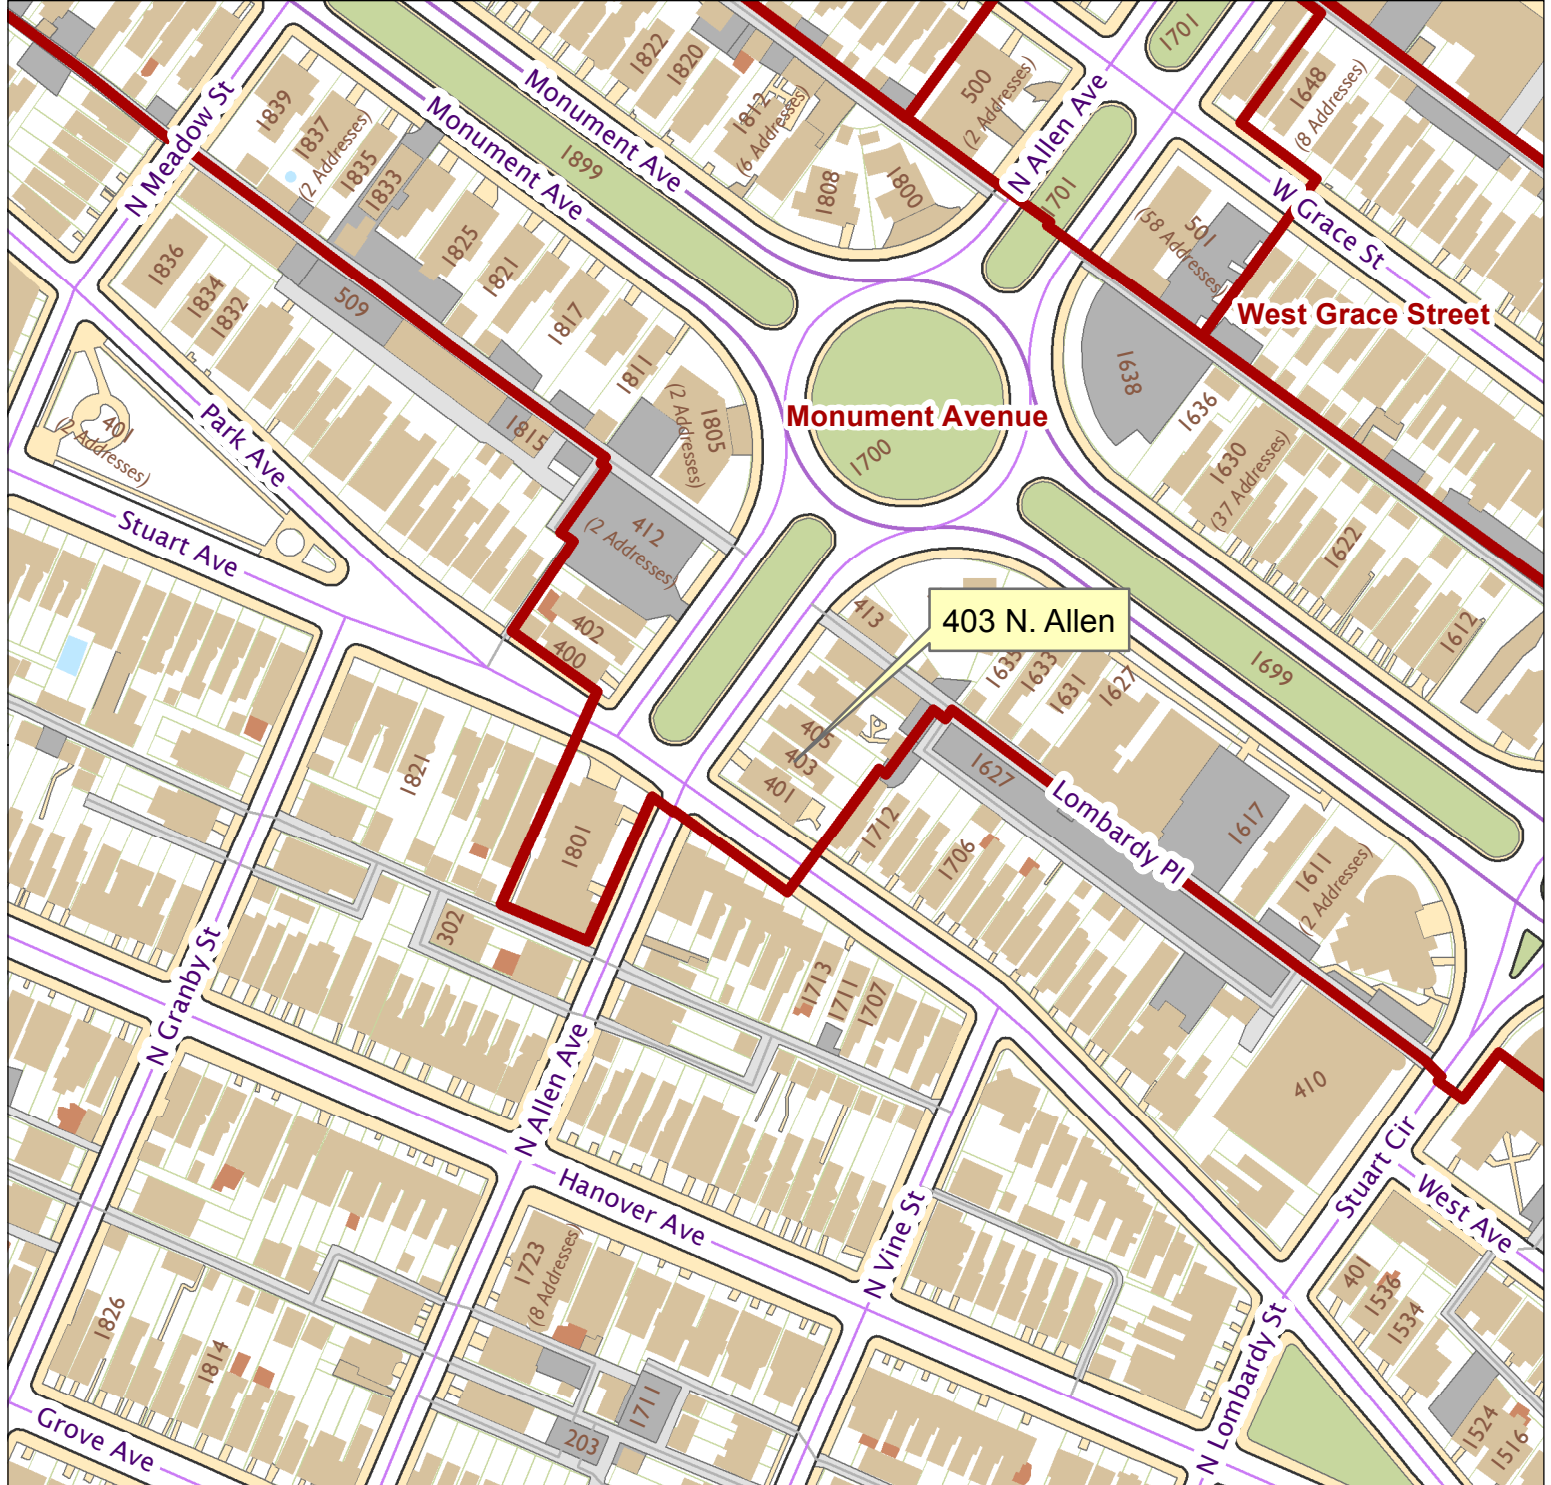

403 N. Allen Ave

City of Richmond, VA

Geographic Information Systems

1 inch = 200 feet

Map printed by palmquwd on 2014.11.07.

Document Path: G:\PDR\Planning & Preservation\CAR\Applications\Base Maps\Base Map.mxd

Disclaimer:

The City of Richmond assumes no liability either for any errors, omissions, or inaccuracies in the information provided regardless of the cause of such or for any decision made, action taken, or action not taken by the user in reliance upon any maps or information provided herein.

Location Reference