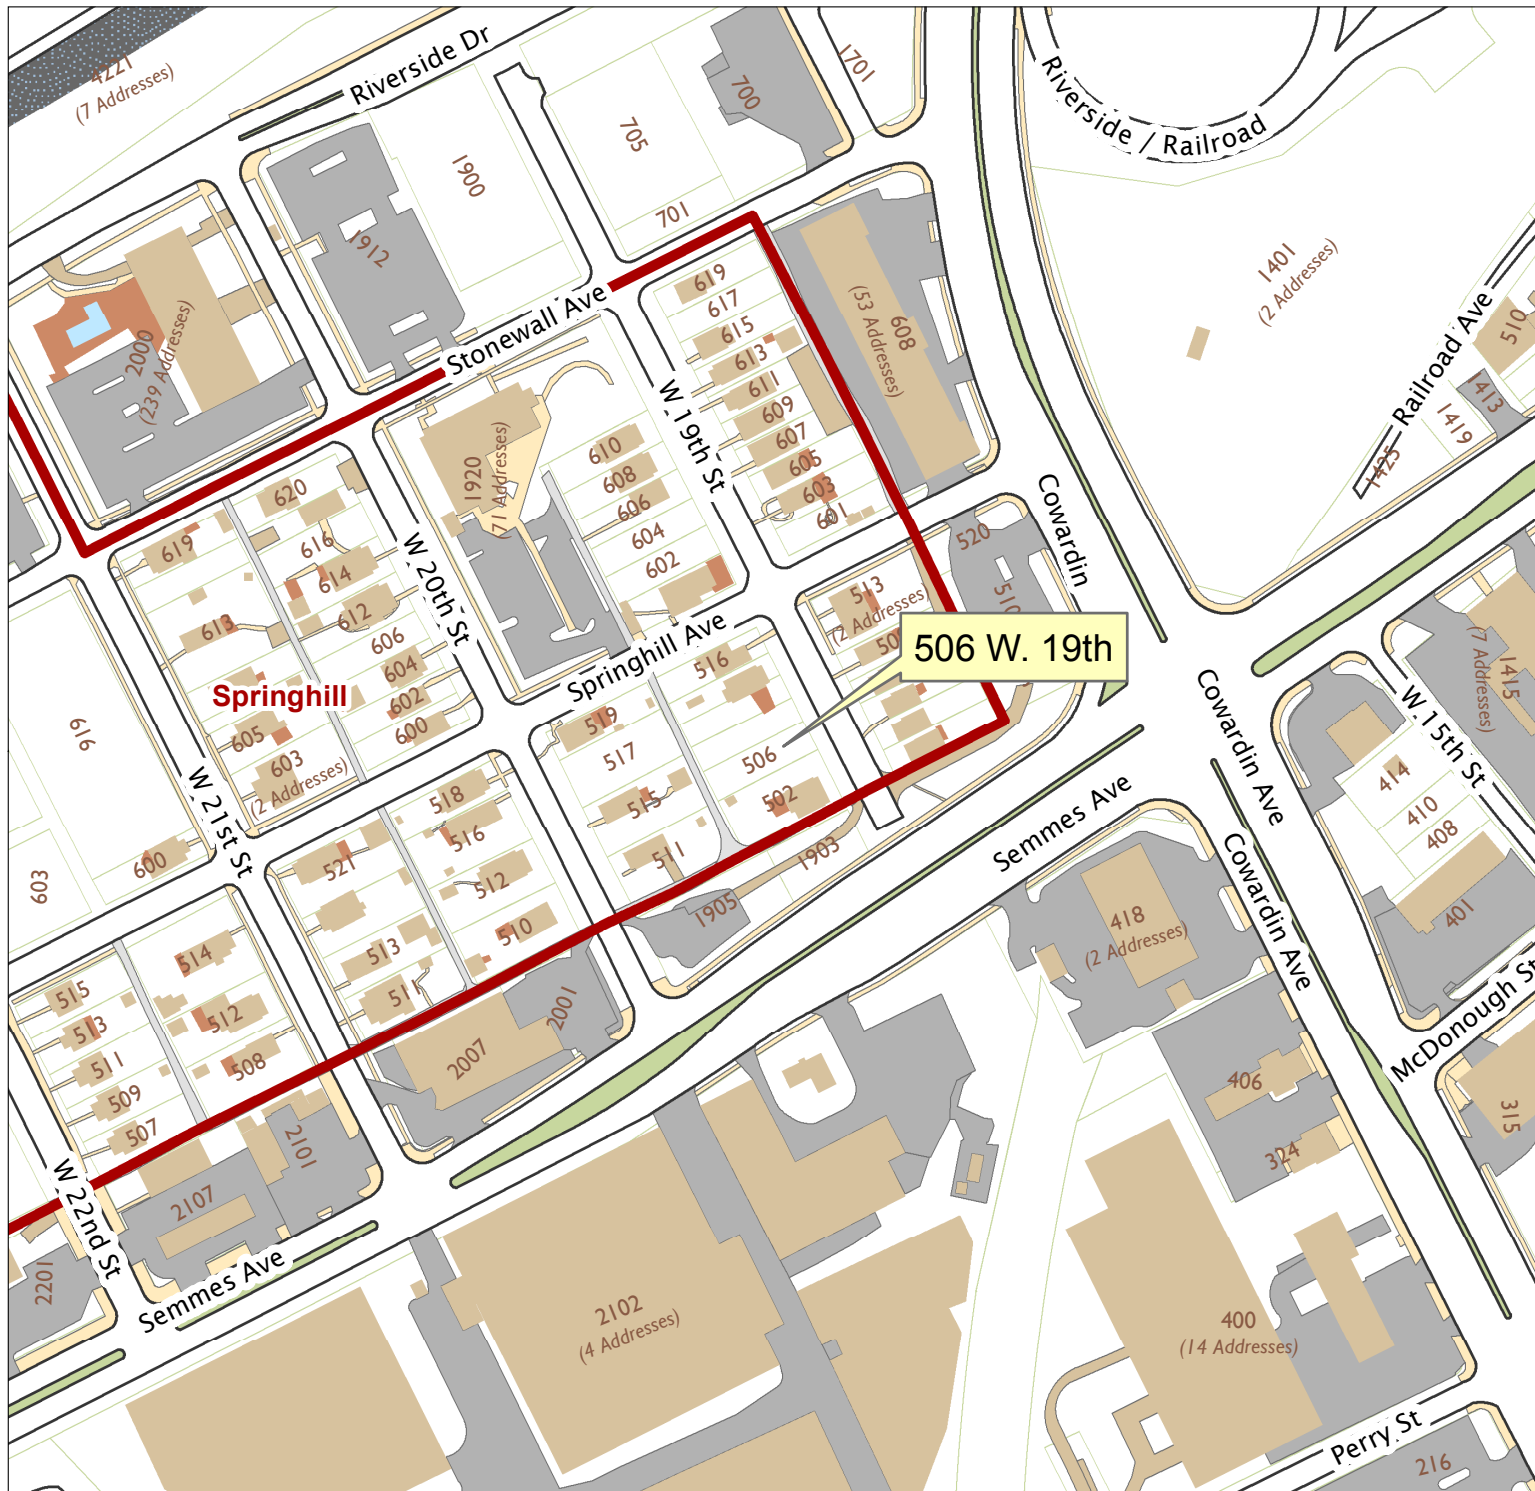

506 W. 19th Street

City of Richmond, VA

Geographic Information Systems

1 inch = 200 feet

Map printed by palmquwd on 2016.07.14.

Document Path: G:\PDR\Planning & Preservation\CAR\Applications\Base Maps\Base Map.mxd

Disclaimer:

The City of Richmond assumes no liability either for any errors, omissions, or inaccuracies in the information provided regardless of the cause of such or for any decision made, action taken, or action not taken by the user in reliance upon any maps or information provided herein.

Location Reference