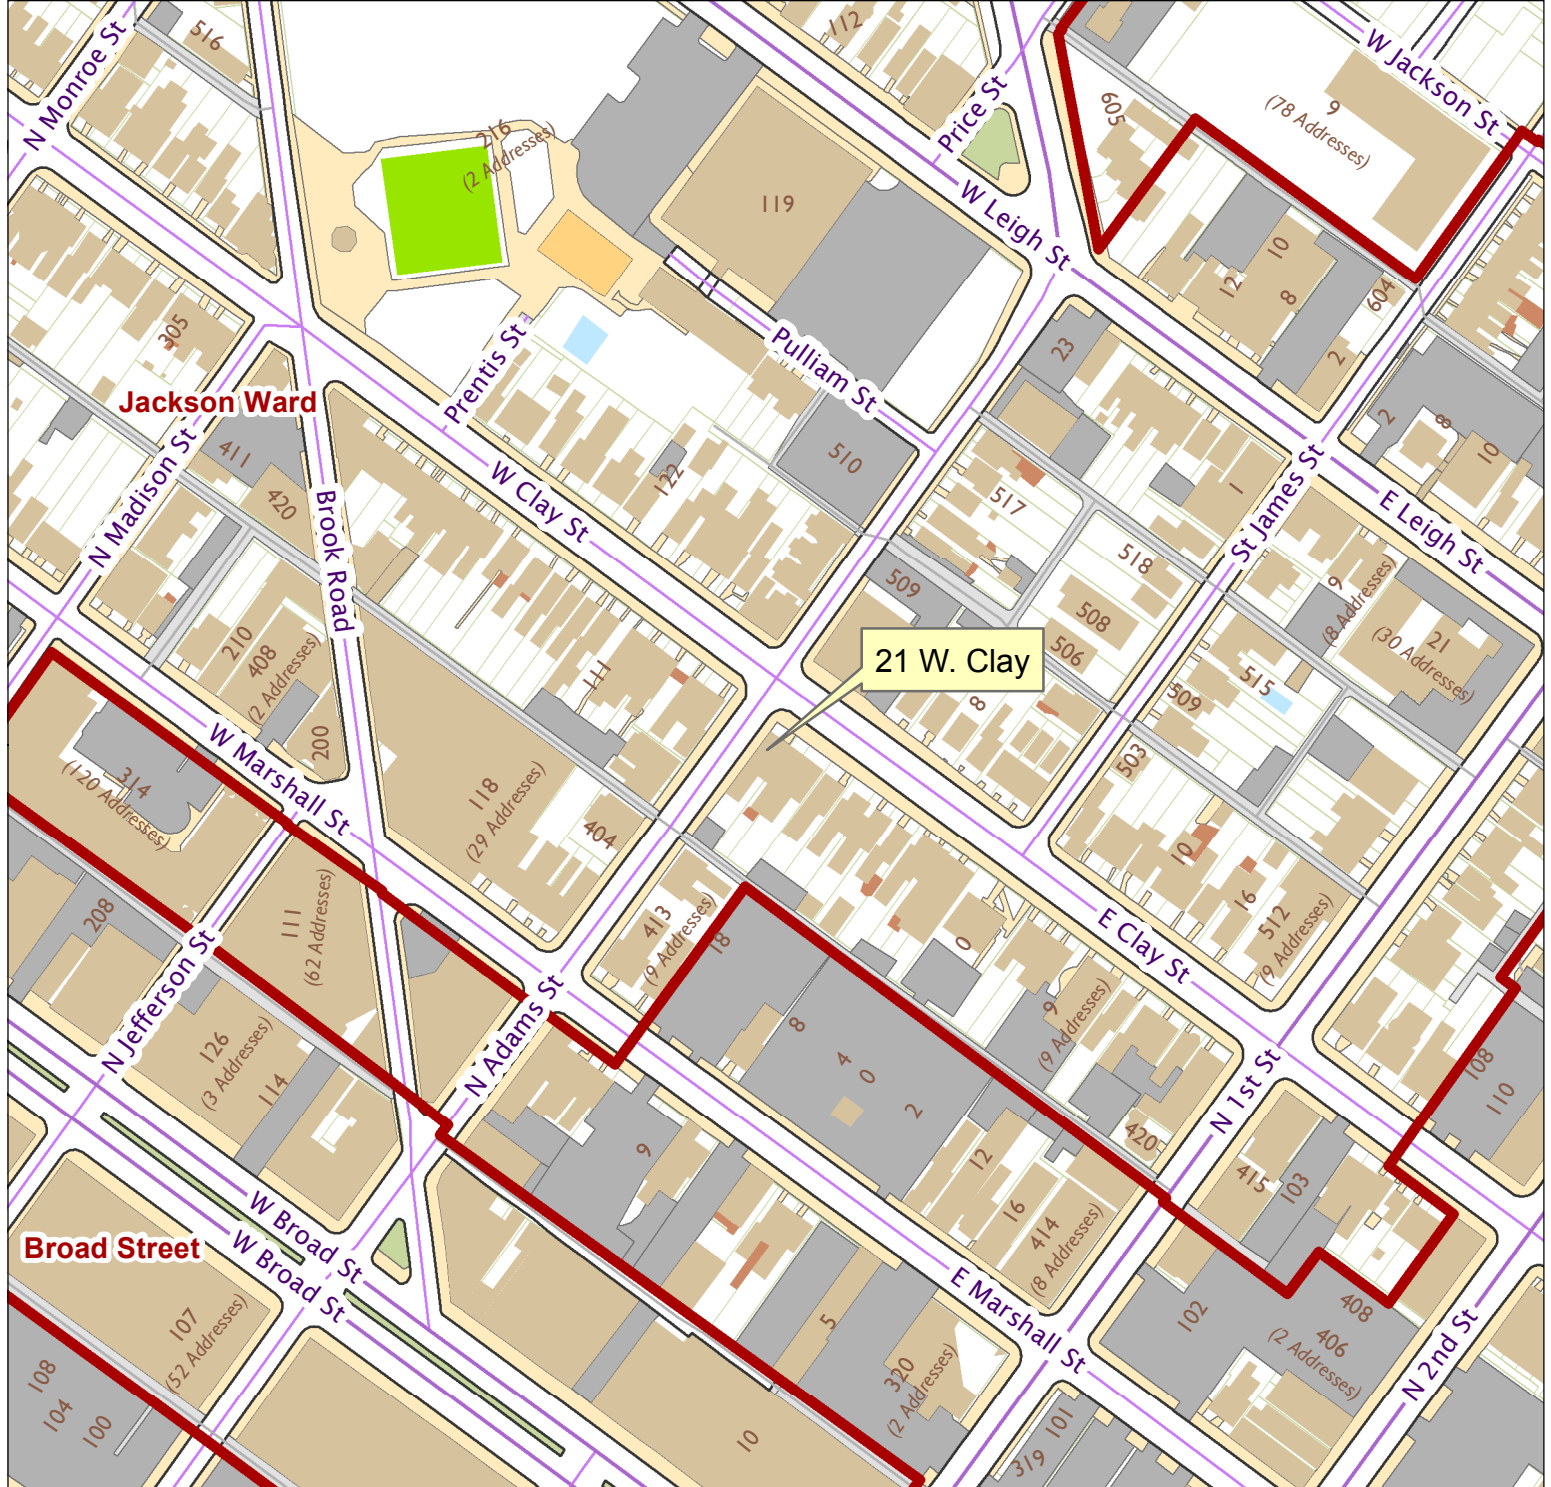

21 W. Clay Street

City of Richmond, VA

Geographic Information Systems

Map printed by palmquwd on 2014.10.10.

Document Path: G:\PDR\Planning & Preservation\CAR\Applications\Base Maps\Base Map.mxd

Disclaimer:
The City of Richmond assumes no liability either for any errors, omissions, or inaccuracies in the information provided regardless of the cause of such or for any decision made, action taken, or action not taken by the user in reliance upon any maps or information provided herein.