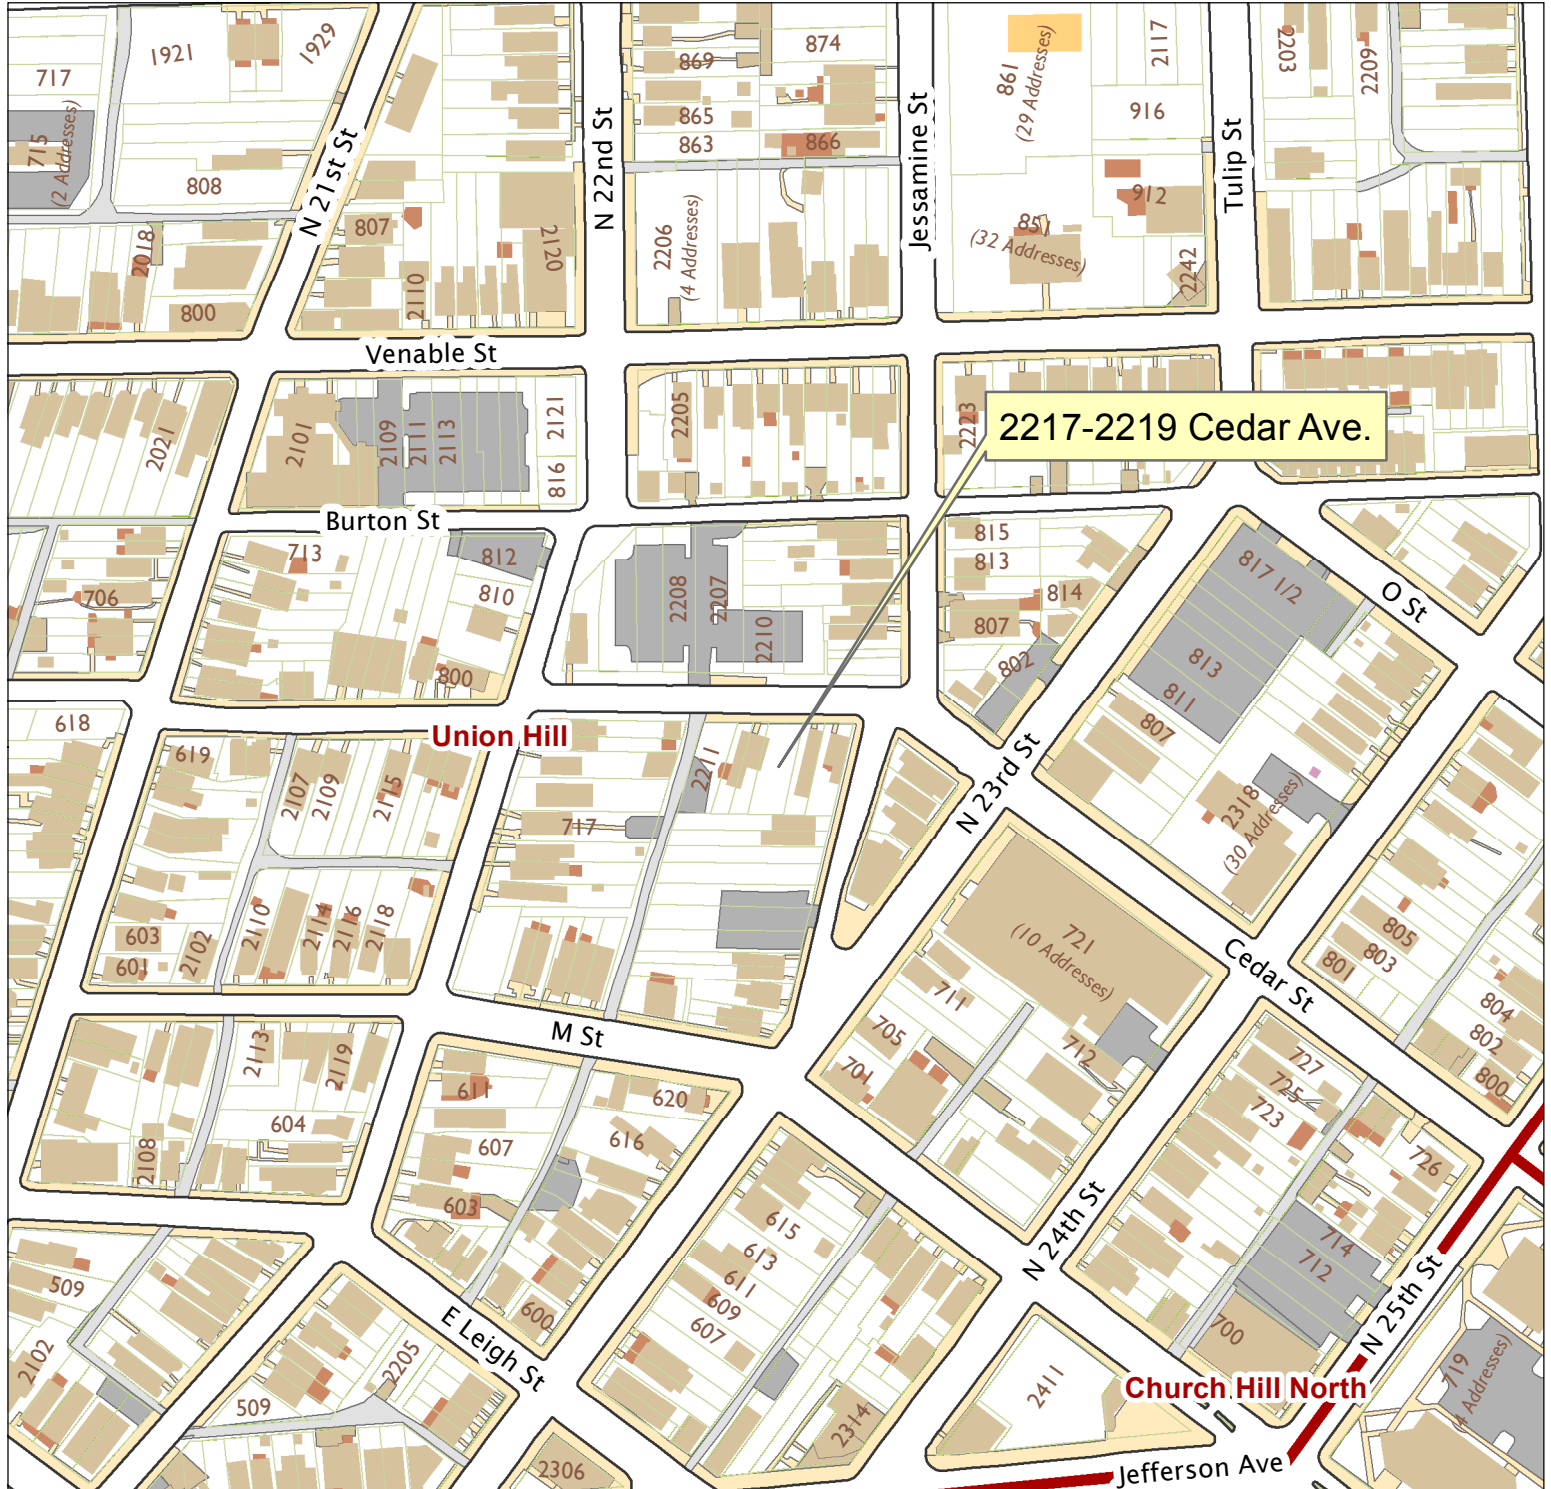

2217-2219 Cedar Avenue

City of Richmond, VA

Geographic Information Systems

1 inch = 200 feet

Map printed by jonescl2 on 2019.01.04.

Document Path: G:\PDR\Planning & Preservation\CAR\Meetings\00 Current Meeting\Base Maps\Tools\Base Map.mxd

Disclaimer:

The City of Richmond assumes no liability either for any errors, omissions, or inaccuracies in the information provided regardless of the cause of such or for any decision made, action taken, or action not taken by the user in reliance upon any maps or information provided herein.

Location Reference