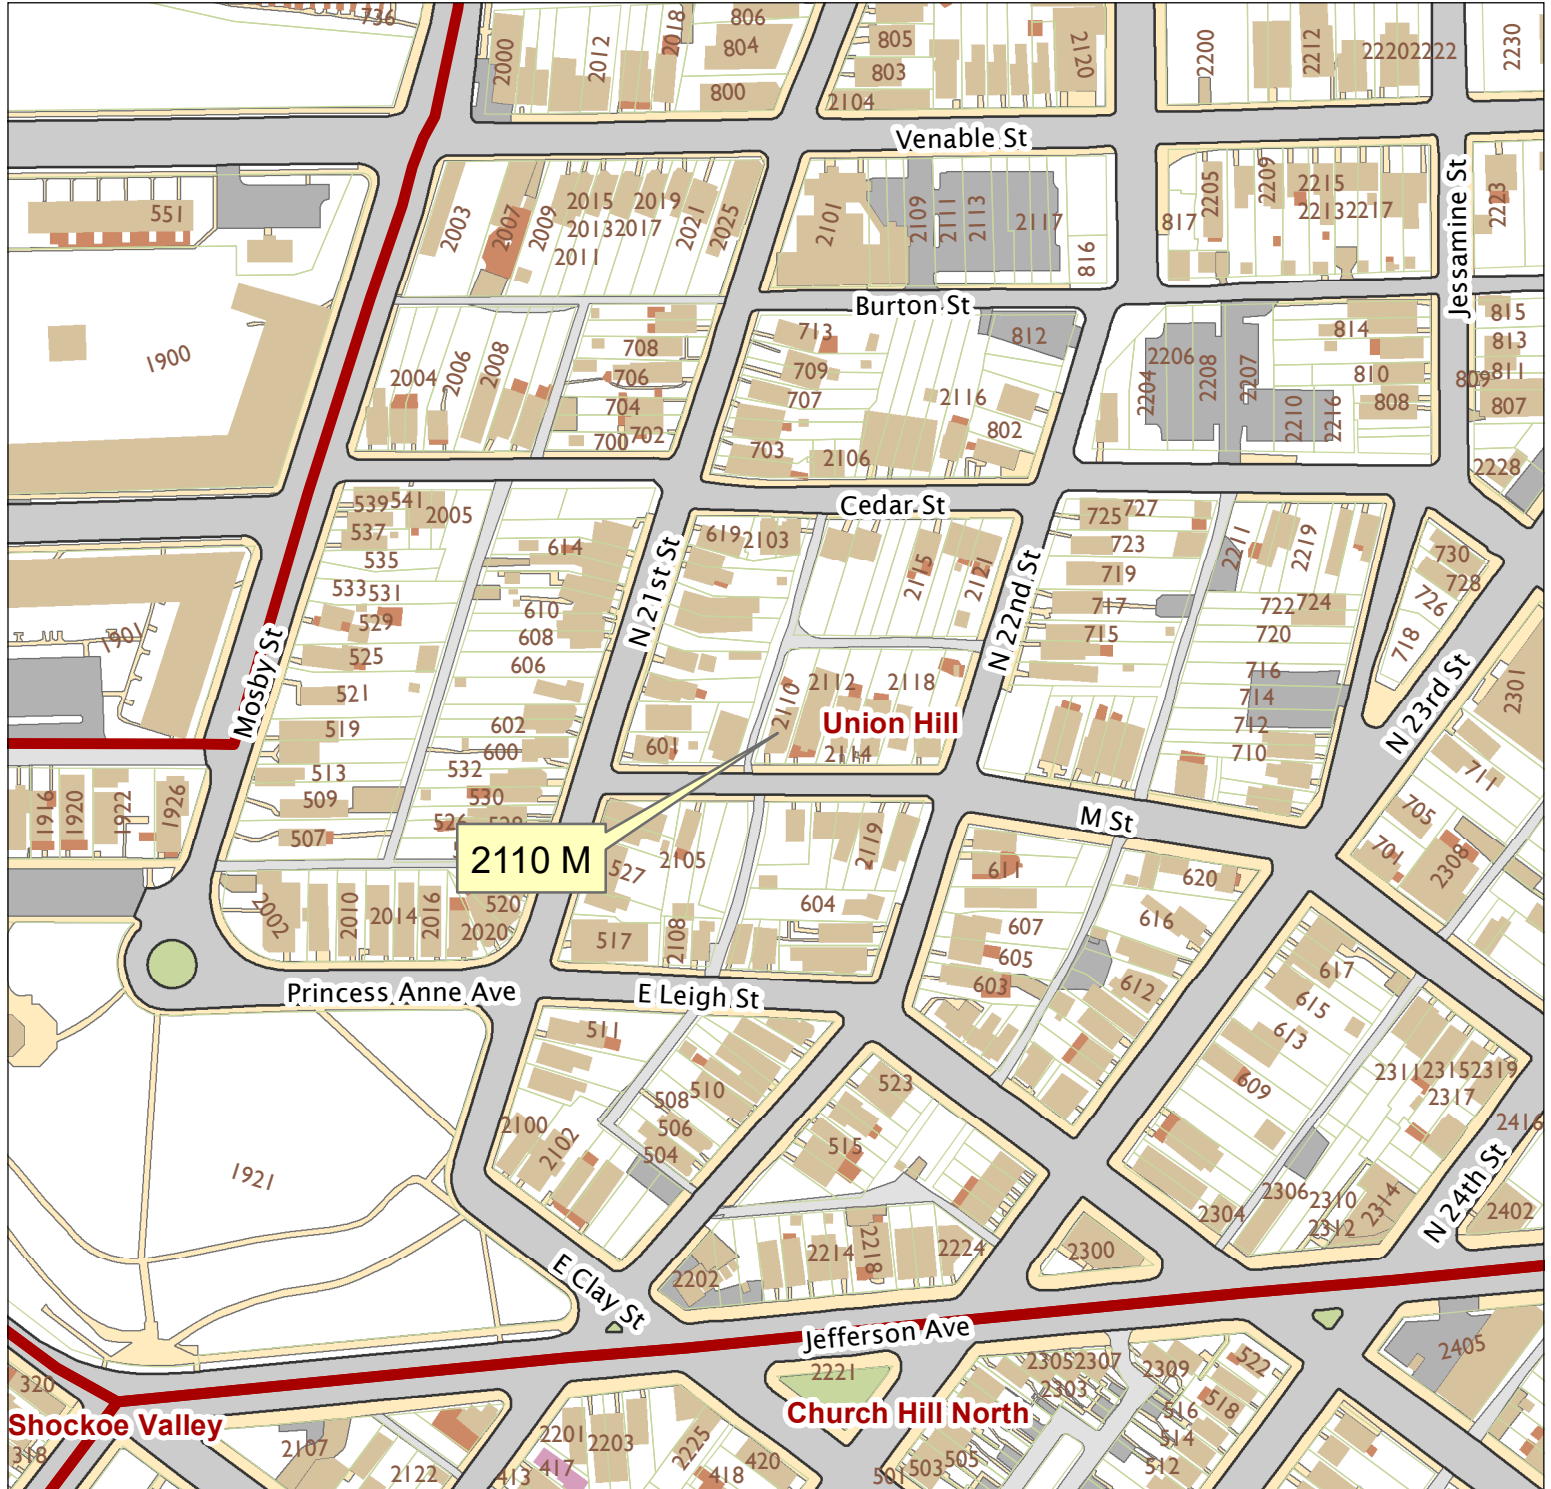

2110 M Street

City of Richmond, VA

Geographic Information Systems

1 inch = 200 feet

Map printed by jonescl2 on 2019.03.07.

Document Path: G:\PDR\Planning & Preservation\CAR\Meetings\00 Current Meeting\Base Maps\Tools\Base Map.mxd

Disclaimer:

The City of Richmond assumes no liability either for any errors, omissions, or inaccuracies in the information provided regardless of the cause of such or for any decision made, action taken, or action not taken by the user in reliance upon any maps or information provided herein.

Location Reference