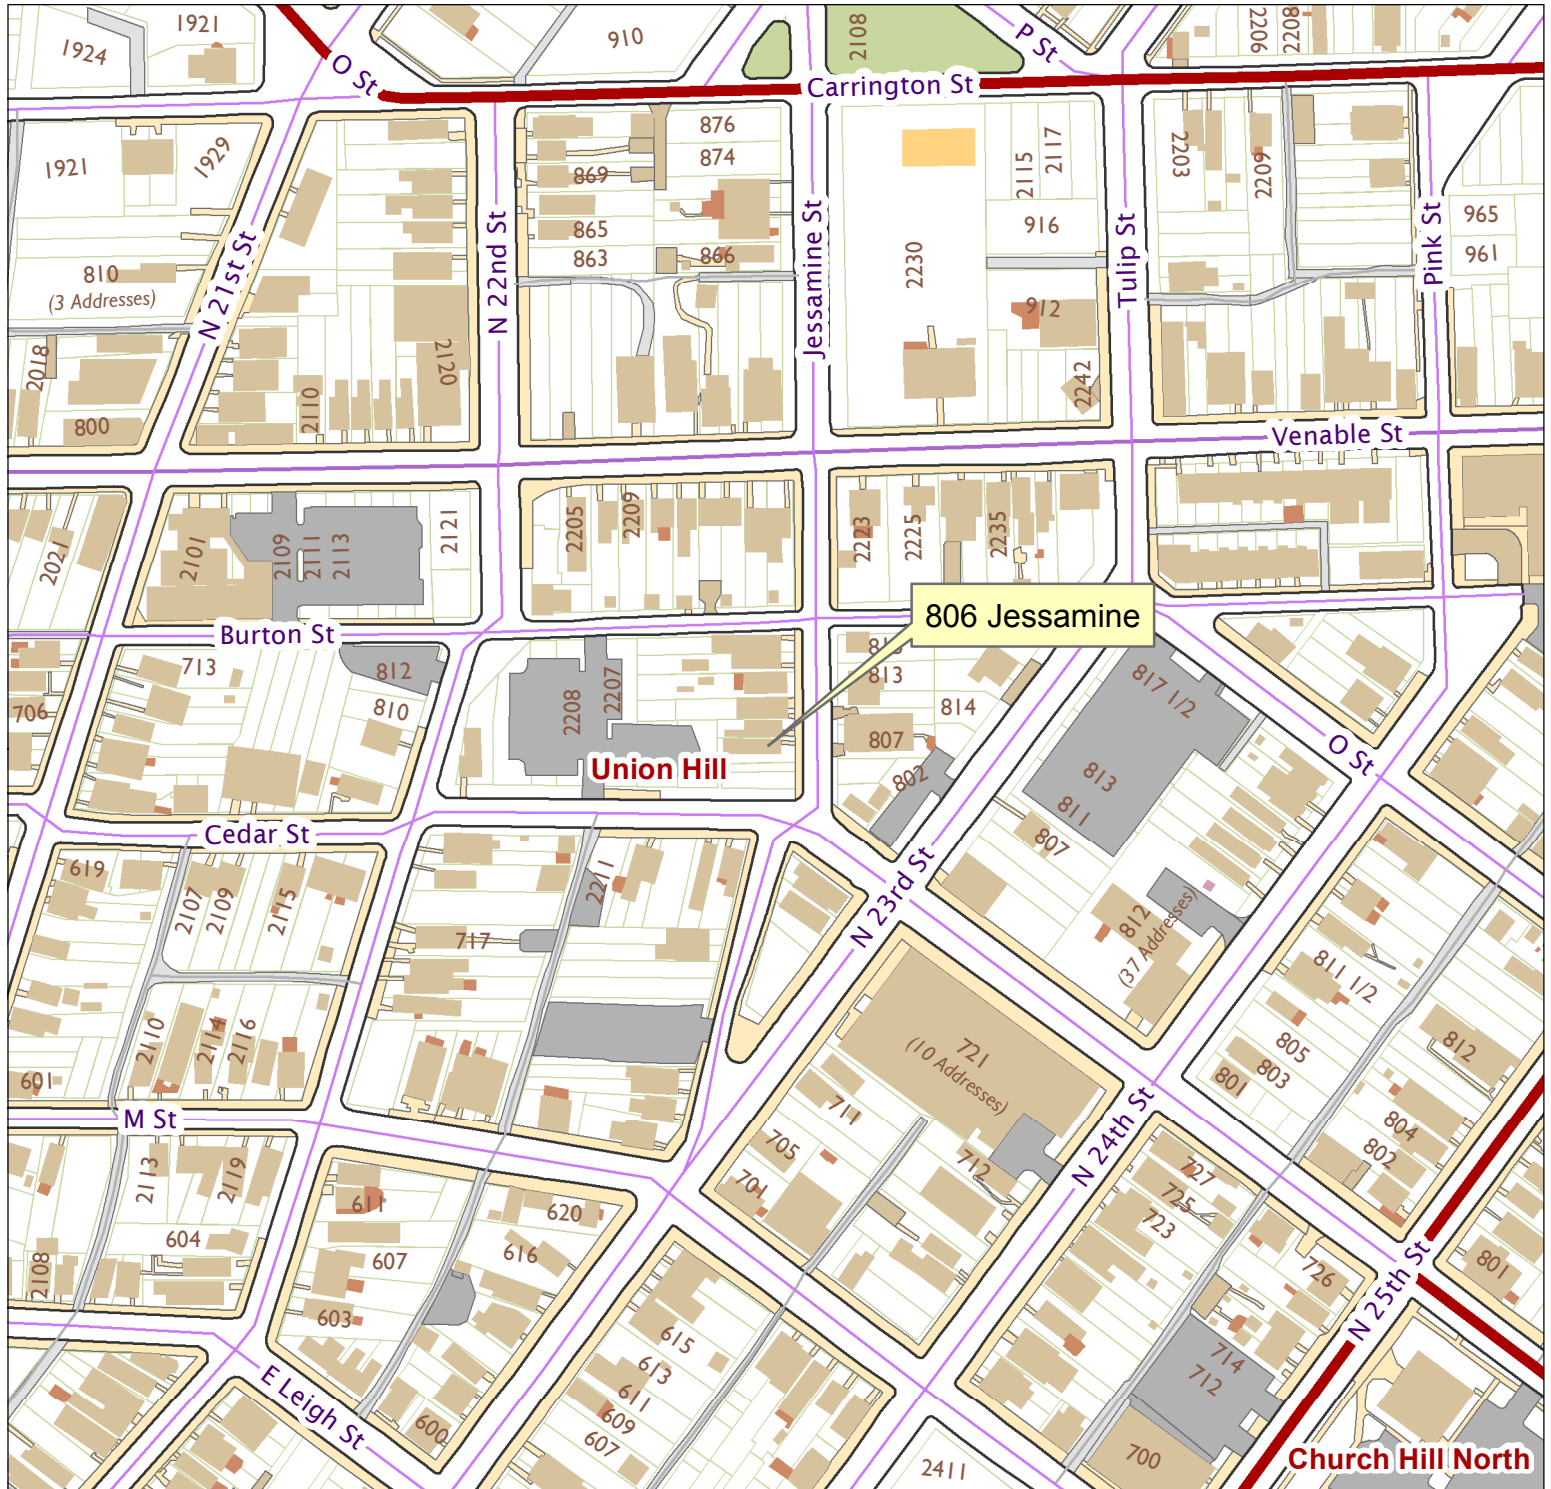

806 Jessamine Street

City of Richmond, VA

Geographic Information Systems

1 inch = 200 feet

Map printed by palmquwd on 2014.10.10.

Document Path: G:\PDR\Planning & Preservation\CAR\Applications\Base Maps\Base Map.mxd

Disclaimer:

The City of Richmond assumes no liability either for any errors, omissions, or inaccuracies in the information provided regardless of the cause of such or for any decision made, action taken, or action not taken by the user in reliance upon any maps or information provided herein.

Location Reference