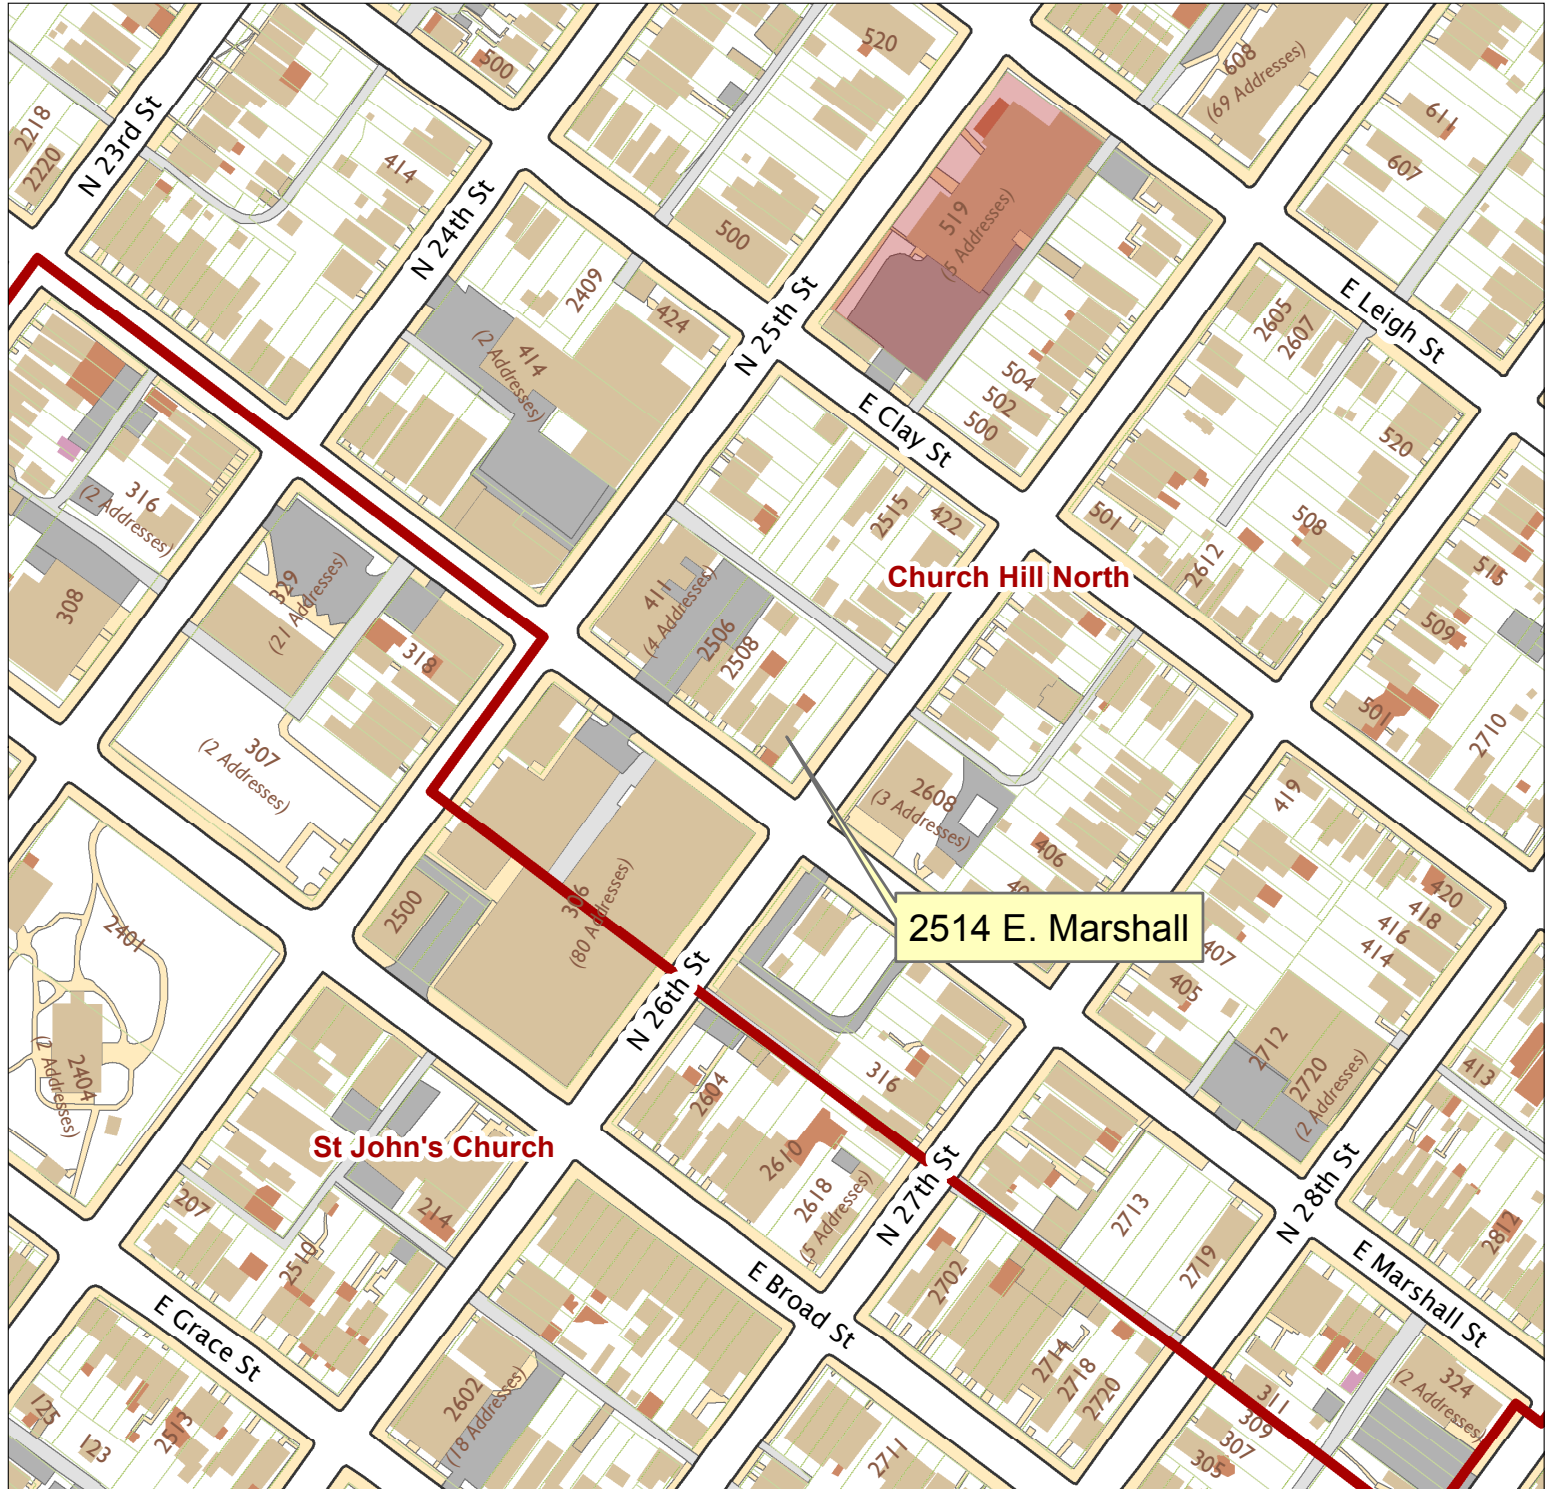

2514 E. Marshall Street

City of Richmond, VA

Geographic Information Systems

1 inch = 200 feet

Map printed by jeffricr on 2017.08.30.

Document Path: \\Dit-file02-pv\commdev\$\PDR\Planning & Preservation\CAR\Applications\Base Maps\Base Map.mxd

Disclaimer:
The City of Richmond assumes no liability either for any errors, omissions, or inaccuracies in the information provided regardless of the cause of such or for any decision made, action taken, or action not taken by the user in reliance upon any maps or information provided herein.

Location Reference