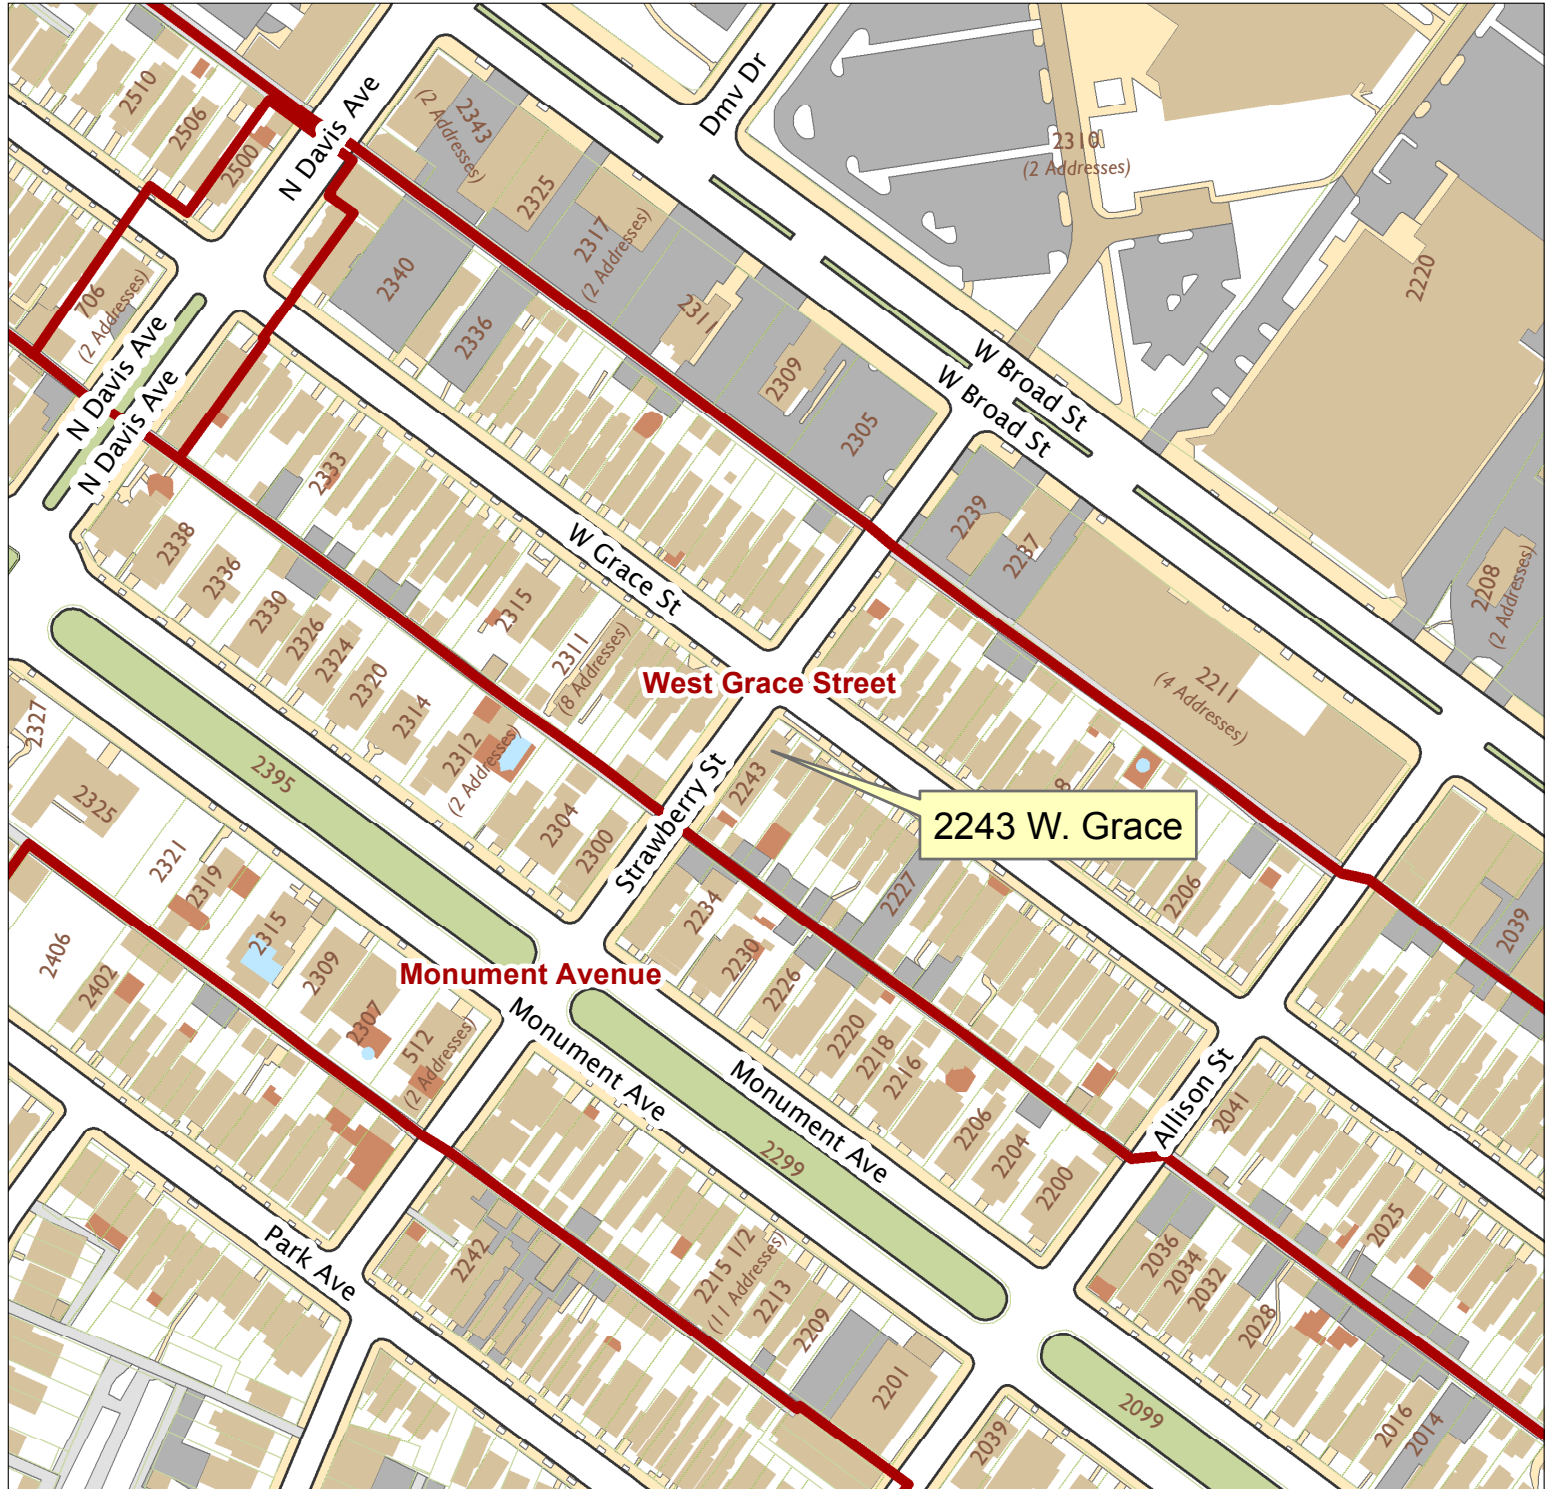

# 2243 W. Grace Street

City of Richmond, VA

Geographic Information Systems

1 inch = 200 feet

Map printed by jeffricr on 2017.05.03.

Document Path: \\Dit-file02-pv\commdev\S\PDR\Planning & Preservation\CAR\Applications\Base Maps\Base Map.mxd

**Disclaimer:**

The City of Richmond assumes no liability either for any errors, omissions, or inaccuracies in the information provided regardless of the cause of such or for any decision made, action taken, or action not taken by the user in reliance upon any maps or information provided herein.

Location Reference