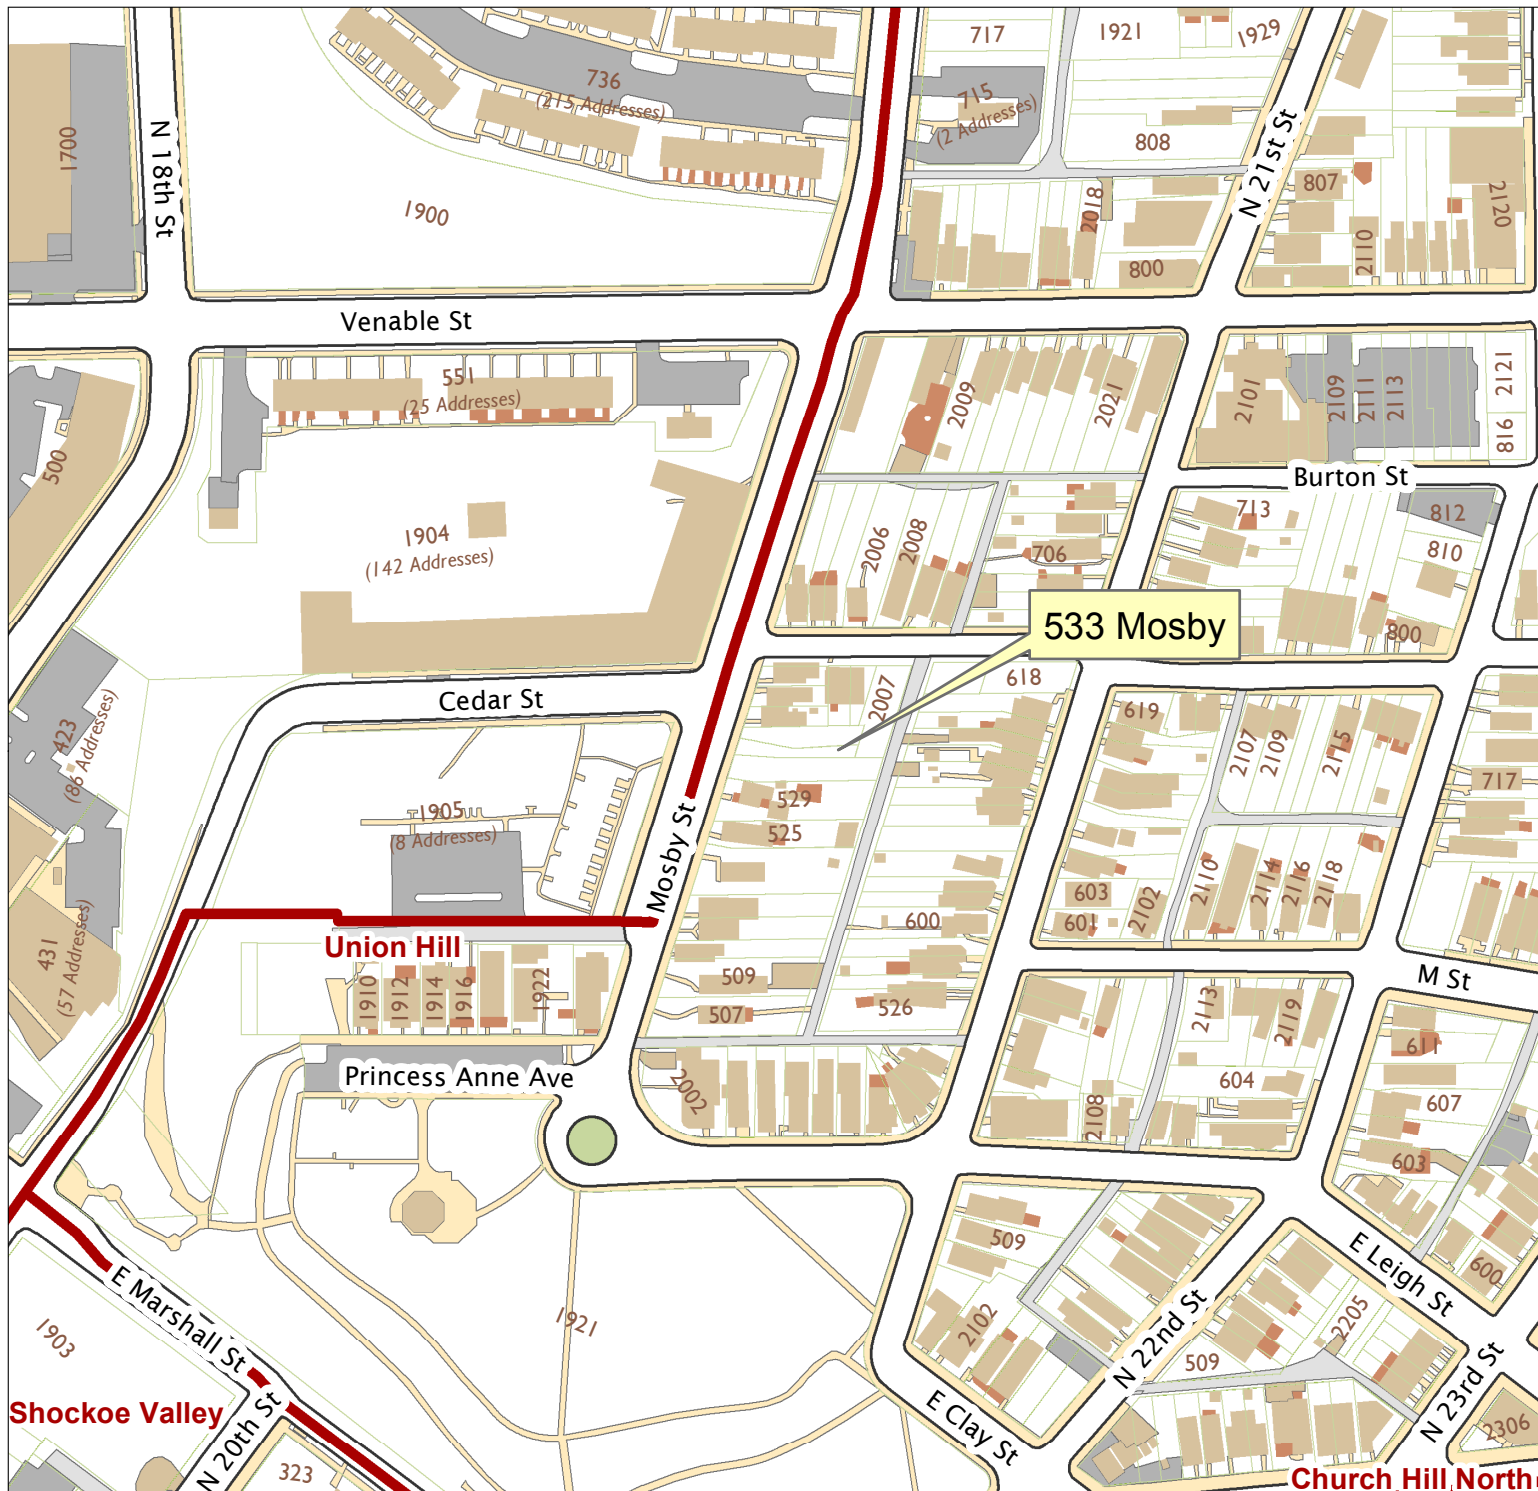

533 Mosby Street

City of Richmond, VA

Geographic Information Systems

Map printed by jeffricr on 2018.01.08.

Document Path: \\Dit-file02-pv\commdev\$\PDR\Planning & Preservation\CAR\Applications\Base Maps\Base Map.mxd

Disclaimer:
The City of Richmond assumes no liability either for any errors, omissions, or inaccuracies in the information provided regardless of the cause of such or for any decision made, action taken, or action not taken by the user in reliance upon any maps or information provided herein.