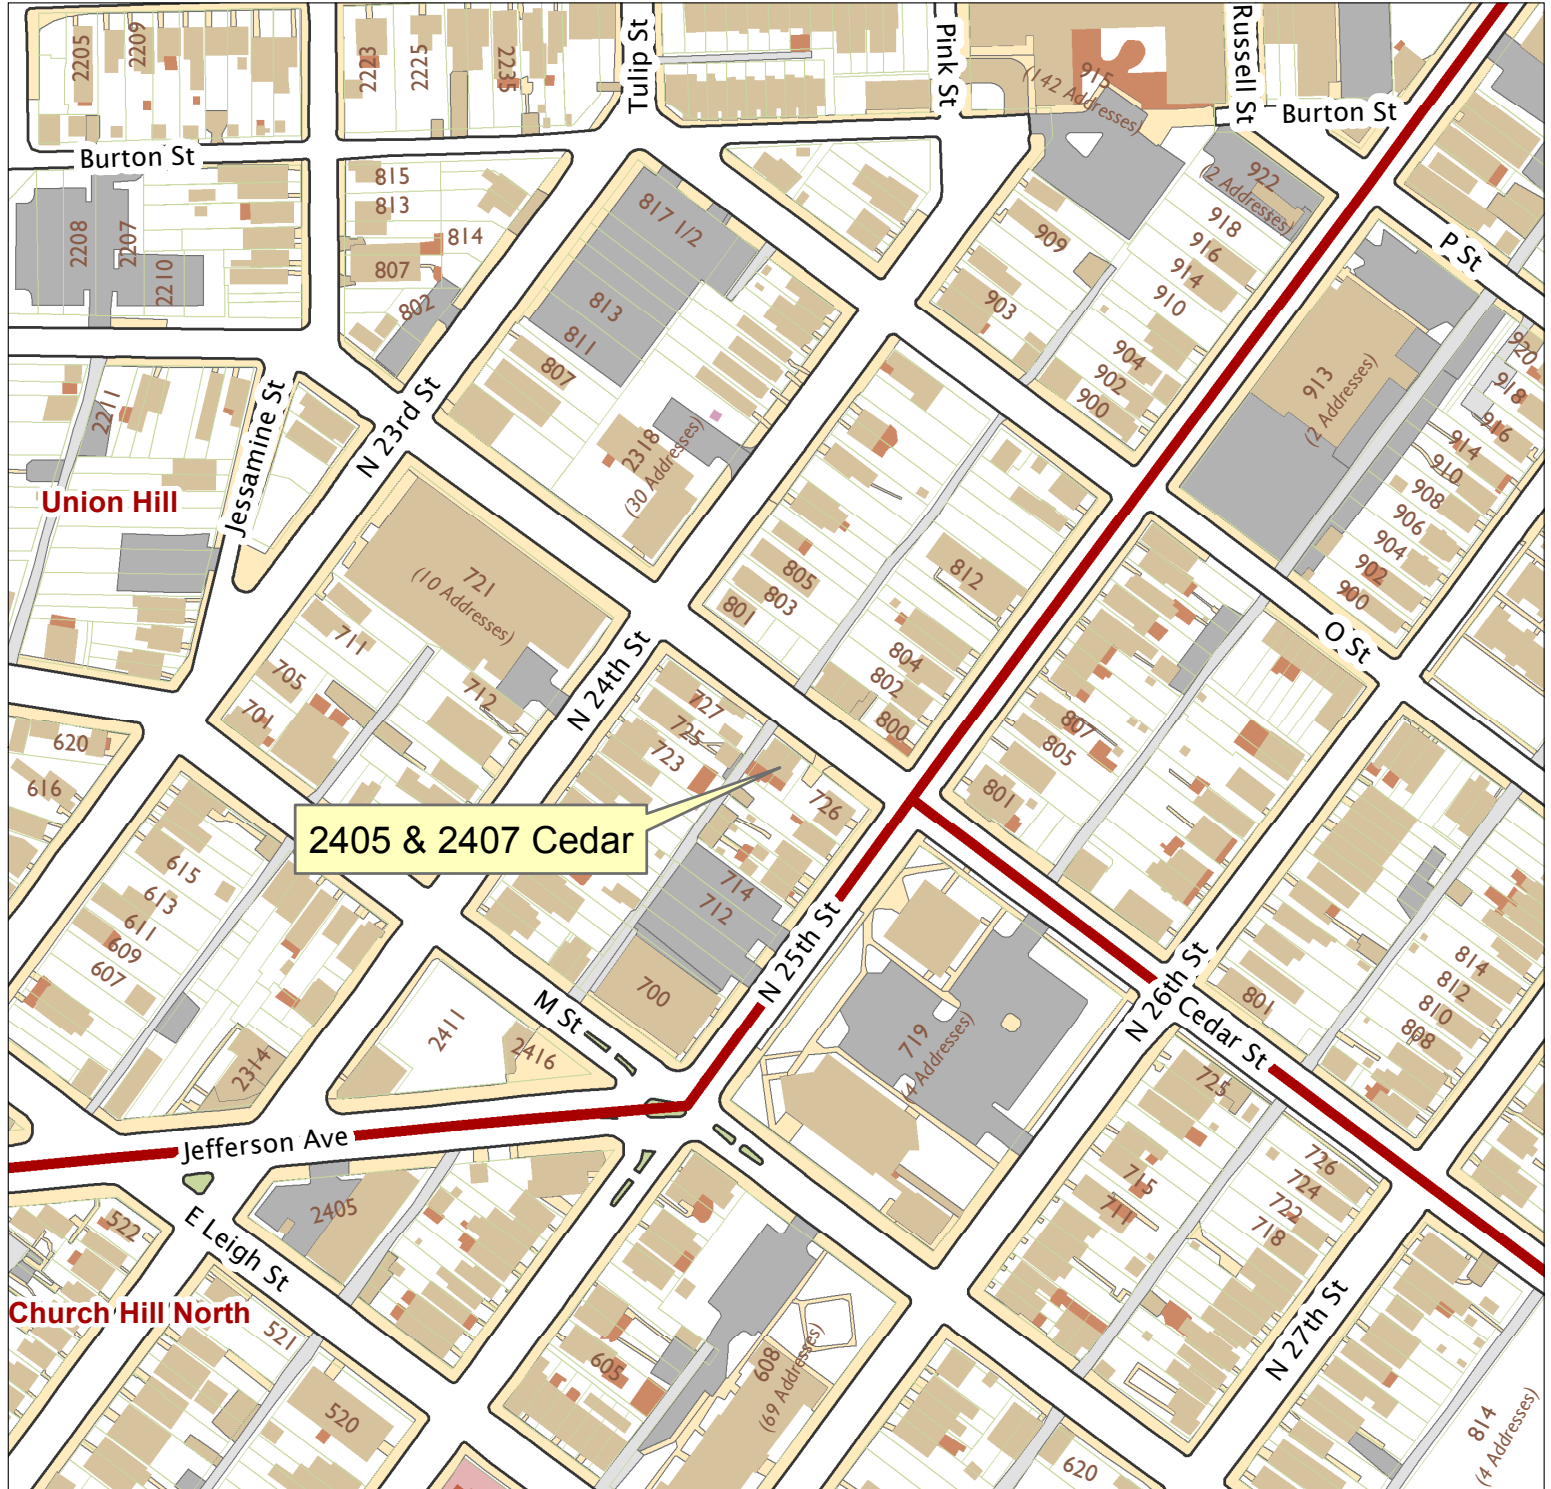

# 2405 & 2407 Cedar Street

City of Richmond, VA

Geographic Information Systems

2405 & 2407 Cedar

1 inch = 200 feet

Map printed by jeffricr on 2017.02.03.

Document Path: \\Dit-file02-pv\commdev\S\PDR\Planning & Preservation\CAR\Applications\Base Maps\Base Map.mxd

Disclaimer:

The City of Richmond assumes no liability either for any errors, omissions, or inaccuracies in the information provided regardless of the cause of such or for any decision made, action taken, or action not taken by the user in reliance upon any maps or information provided herein.

Location Reference